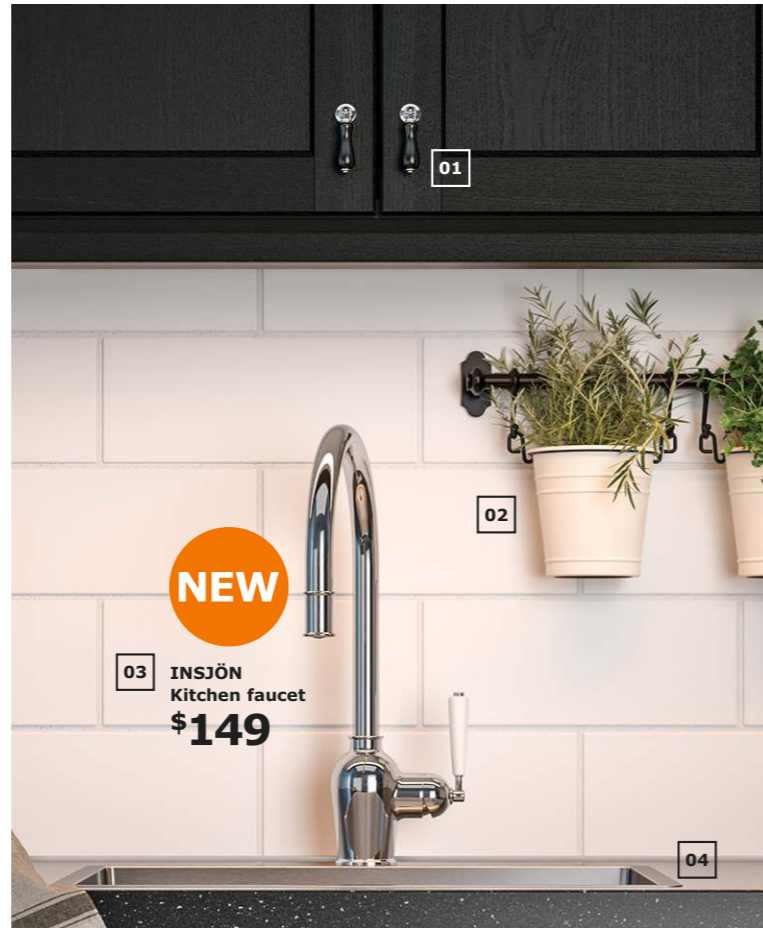

01. SKÄRHAMN Drop handles $11.99/2pk Chrome-plated zinc and powder-coated zinc. Designer: Ebba Strandmark. Ø13/16, H2 9/16". Black/chrome-plated 103.694.36 **02.** FINTORP Utensil holder $6.99/ea Can be hung on FINTORP rail using FINTORP hooks, or kept freestanding on the table or windowsill. Powder-coated steel. Ø5½, H5½". White/black 002.020.79 **03. NEW** INSJÖN Kitchen faucet $149 The high spout makes it easier to wash dishes, including large pots. Chrome-plated brass. Designer: Brickstad/Palleschitz/Petersén. Requires installation. H15¾". Chrome-plated 203.701.23 **04.** SÄLJAN Countertop $59 High-pressure melamine laminate. L74xD25½x1½" thick. Black mineral effect 602.749.83 **05.** SKÄRHAMN Handles $15.99/2pk Chrome-plated zinc and powder-coated zinc. Designer: Ebba Strandmark. Hole spacing 5 1/16". Black/chrome-plated 503.487.86