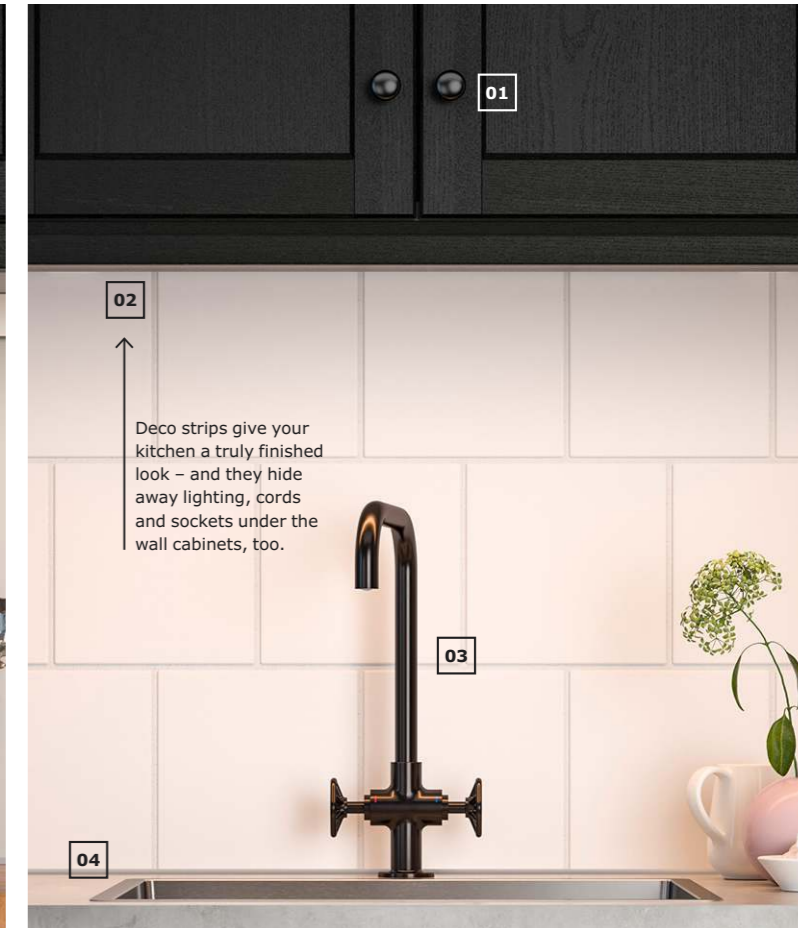

01. ENERYDA Knobs $5.99/2pk Powder-coated aluminum. Designer: Francis Cayouette. Ø1 1/16". Black 803.475.06
02. LERHYTTAN Deco strip, contoured edge $49 Can be cut to desired length. Stained, clear lacquered ash veneer. Designer: Francis Cayouette. L87xH1¾". Black stained 903.560.91
03. GAMLESJÖN Dual-control kitchen faucet $119 The high spout makes it easier to wash dishes, including large pots. Metallized brass. Designer: Brickstad/Palleschitz/Petersén. Requires installation. H14½". Brushed black metal 903.416.79
04. NEW EKBACKEN Countertop $79 High-pressure melamine laminate. L74xD25½x1½" thick. Light gray concrete effect 803.954.46 **05.** ENERYDA Cup handles $8.99/2pk Powder-coated aluminum. Designer: Francis Cayouette. Hole spacing 2½". Black 503.475.17