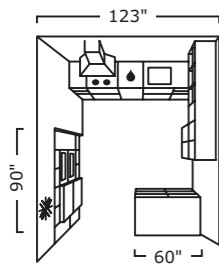

Approx. measurements only.

SEKTION/ASKERSUND/UDDEVALLA Kitchen

What's included in the price?
See page 54.

$5244

For appliances add	$3845
For custom quartz countertop add	$3135
For cabinet installation add, prices vary by location	$2608

For more information or additional services, see page 60.

SEKTION Kitchen with ASKERSUND light ash effect doors, drawer fronts, UDDEVALLA doors with blackboard surface and MAXIMERA soft-closing drawers $5244 SEKTION cabinet frames in white melamine foil. ASKERSUND doors/drawer fronts in melamine foil. UDDEVALLA doors in foil finish. MAXIMERA drawers in powder-coated steel and melamine foil. Shown with BLANKETT handles in anodized aluminum and KASKER light gray marble effect custom quartz kitchen countertop. Requires assembly.

01. UDDEVALLA Door with blackboard surface $49/ea Foil finish. W14 $\frac{1}{8}$ "xH29 $\frac{3}{8}$ ". Anthracite 403.456.88

01. UDDEVALLA Door with blackboard surface
$49/ea