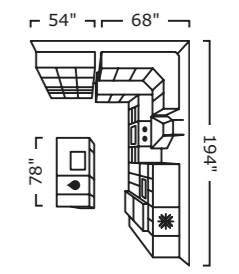

Approx. measurements only.

SEKTION/TORHAMN Kitchen
What's included in the price?
See page 54.

$9864

For appliances add	$4245
For custom quartz countertop add	$3466
For cabinet installation add, prices vary by location	$2649

For more information or additional services, see page 60.