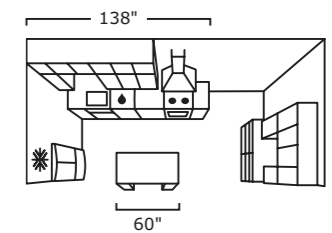

Choose the right lighting

01 RANARP Pendant lamp
$39⁹⁹ /ea

← You can easily tuck away your TRÅDFRI remote control, but still have it within easy reach when you want to adjust all your kitchen lighting.

HITTARP

The traditional style of these HITTARP fronts is balanced with a modern lighting approach. To get efficient work light as well as cozy mood light fully integrated in your new kitchen, plan it from the beginning. At your local IKEA store you'll find easy to install kitchen lighting specially designed for wall cabinets and drawers.

SEKTION kitchen with HITTARP off-white doors, drawer fronts, glass doors and MAXIMERA soft-closing drawers $6072 SEKTION cabinet frames in white melamine foil. HITTARP doors/drawer fronts in painted finish and glass doors in tempered glass. MAXIMERA drawers in powder-coated steel and melamine foil. *Shown with ENERYDA handles/knobs in chrome-plated aluminum and KARLBY oak kitchen countertop. Requires assembly.*

01. RANARP Pendant lamp $39.99/ea Gives a directed light. Good for lighting dining tables or a bar area. Powder-coated steel. Hardwire. Requires assembly. Ø15". Off-white 103.909.75

Approx. measurements only.

SEKTION/HITTARP Kitchen
What's included in the price?
See page 54.

$6072

For appliances add	$3496
For cabinet installation add, prices vary by location	$2996

For more information or additional services, see page 60.