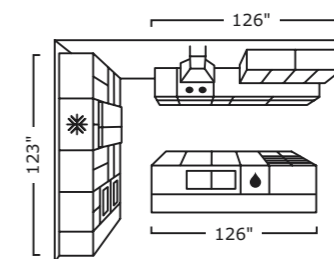

Approx. measurements only.

SEKTION/EKESTAD Kitchen
What's included in the price?
See page 54.

$11,617

For appliances add **$5694**
For custom quartz countertop add **$7227**
For cabinet installation add, prices vary by location **$3098**

For more information or additional services, see page 60.