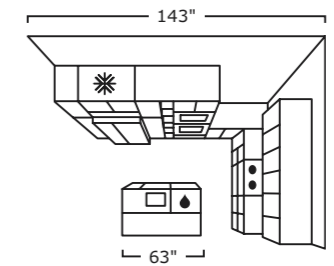

Approx. measurements only.

SEKTION/KUNGSBACKA Kitchen
What's included in the price?
See page 54.

$6608

For appliances add **$5294**
For custom quartz countertop add **$1286**
For cabinet installation add, prices vary by location **$3537**

For more information or additional services, see page 60.