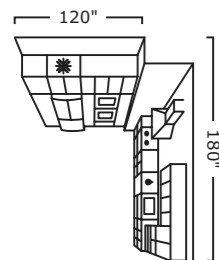

Approx. measurements only.

SEKTION/GRIMSLÖV Kitchen
What's included in the price?
See page 54.

$7775

For appliances add	$5474
For custom quartz countertop add	$2583
For cabinet installation add, prices vary by location	$2755

For more information or additional services, see page 60.