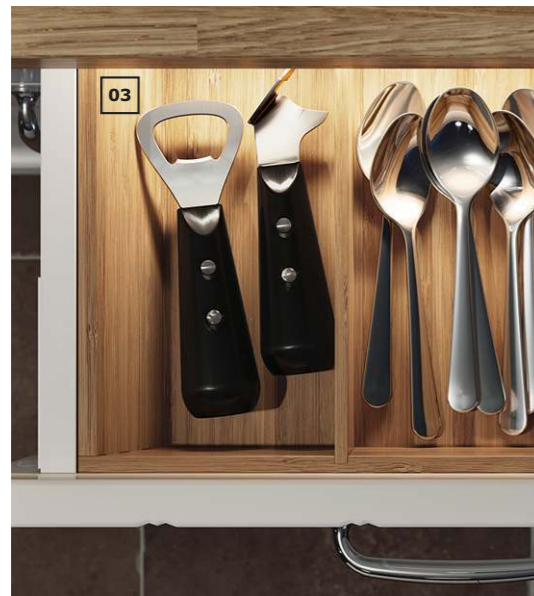

With TRÅDFRI remote control you can wirelessly dim, turn on and turn off all your connected OMLOPP cabinet and countertop lighting at the same time.

03

01. LUFTIG Exhaust hood $399 Wall-mounted extractor hood with three different speeds. 400 CFM. 7.3 sones/Noise level: 70.0 dB. Motor power: 240W. Requires installation. W30×D20×H11½". Stainless steel 403.391.36 **02.** TRÅDFRI Remote control $14.99 A magnet makes it easy to attach the remote control to the wall bracket. Synthetic rubber/polycarbonate plastic/ABS plastic. RA. Ø3, H1". 203.033.17 **03.** OMLOPP LED light strip for drawers $19.99 The light switches on and off automatically when you open or close the drawer so no energy is wasted. Built-in LED light source. Fits in 15" cabinets. Polycarbonate plastic and aluminum. Designer: Mikael Warnhammar. RA. L14". Aluminum-color 802.883.47 **04.** OMLOPP LED countertop light $24.99/ea You can dim your lighting wirelessly and easily adapt the lighting based on activity. Built-in LED light source. Aluminum and plastic. Designer: Mikael Warnhammar. RA. L15". White 402.957.26

RA=Requires Assembly