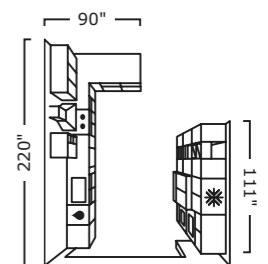

Approx. measurements only.

SEKTION/LERHYTTAN Kitchen
What's included in the price?
See page 54.

$8541

For appliances add	$5644
For custom quartz countertop add	$4661
For cabinet installation add, prices vary by location	$3053

For more information or additional services, see page 60.