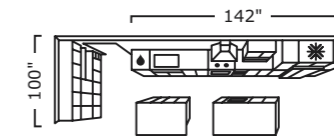

Approx. measurements only.

SEKTION/BODBYN Kitchen
What's included in the price?
See page 54.

$9170

For appliances add **$4345**
For custom quartz countertop add **$6565**
For cabinet installation add, prices vary by location **$2996**

For more information or additional services, see page 60.