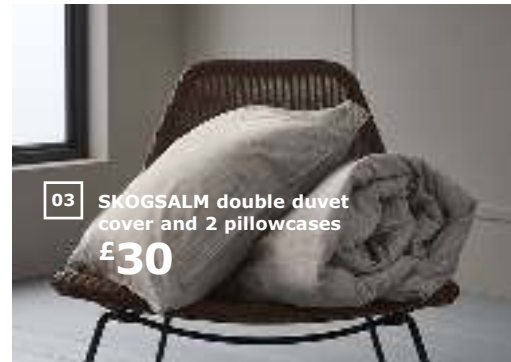

It's just one of many Social Entrepreneurship programmes we are working on at IKEA. To find out more, visit us at IKEA.co.uk

**A sofa so comfy,
you could stay all
day. And all night.**

- 01 **AINA curtains £45/pair** 100% linen. 145x250cm. 302.842.00
- 02 **HARÖRT cushion £18** Cover: 100% ramie. Filling: 100% duck feather. 40x65cm. 204.094.89
- 03 **LINDVED side table £15** Powder-coated steel. Ø50, H68cm. 301.256.97
- 04 **SANDBACKEN corner sofa bed £375** Cover: 100% cotton. 212x78/149, H69cm. Bed size 140x200cm. Ransta natural. 492.179.08
- 05 **VIGDIS cushion covers £6.50/ea** 100% ramie. 50x50cm. Dark blue. 603.958.24 Dark grey. 303.201.37 To be completed with **INNER cushion pads £2/ea** Fabric: 100% polypropylene. Filling: 100% polyester. 50x50cm. 902.621.96
- 06 **VILJESTARK vases 50p/ea** Glass. H17cm. 003.385.77
- 07 **VILJESTARK vases 50p/ea** Glass. H8cm. 003.397.94
- 08 **KRISTALLER 3-armed chandelier £45** Steel and glass. Ø32cm. IKEA. Model T0501 KRISTALLER. This luminaire is compatible with bulbs of energy classes A++ to D. 800.894.61
- 09 **REMSTA armchair £130** Cover: 78% cotton, 22% polyester. 60x66, H88cm. Tallmyra dark grey. 703.446.69

01 **REGOLIT**
pendant lampshade
£1.75

Let the light through – or block it out – with a layered curtain solution.

02 **HILJA** curtains
£12/pair

03 **SKOGSALM** double duvet
cover and 2 pillowcases
£30

04 **BRÅTHULT**
corner sofa bed
£385