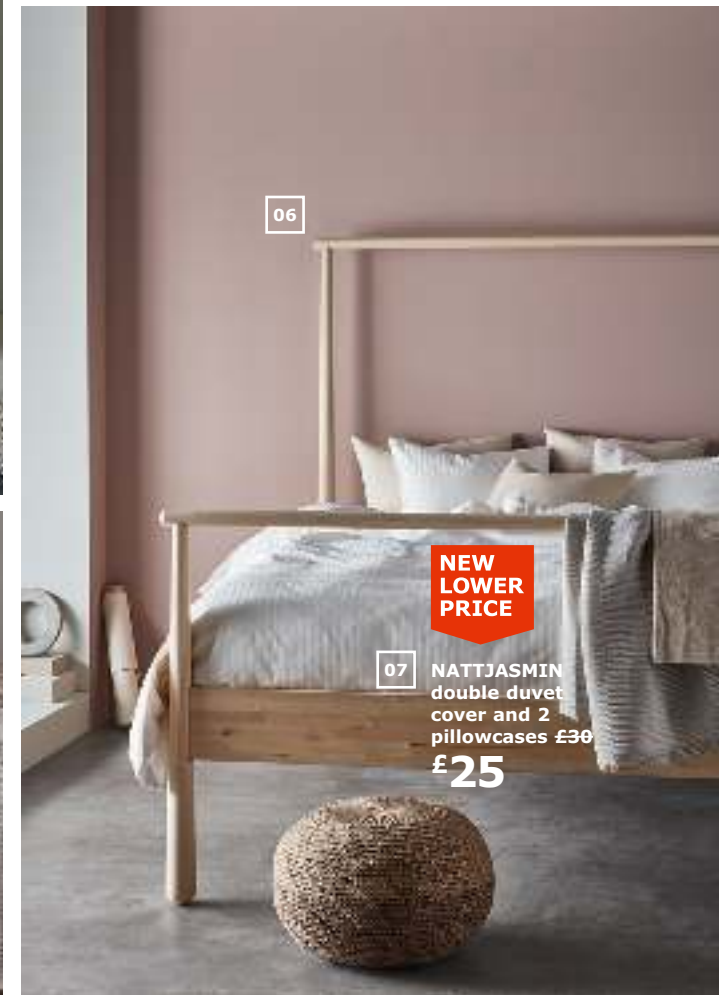

06

NEW LOWER PRICE

07 NATTJASMIN double duvet cover and 2 pillowcases ~~£30~~
£25