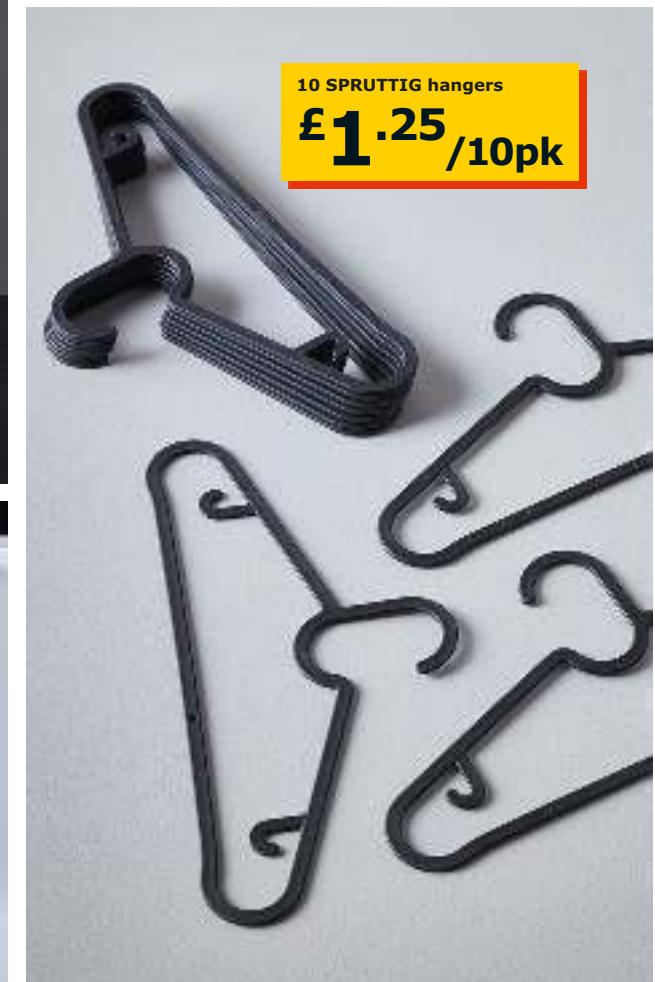

10 SPRUTTIG hangers
£1.25/10pk