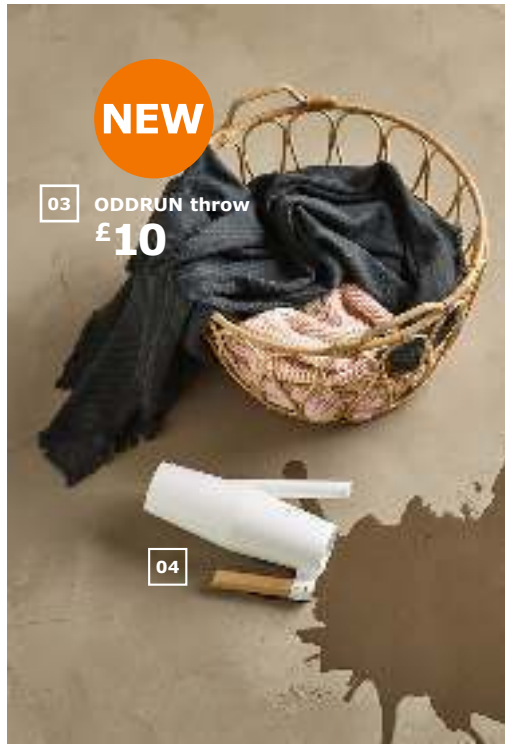

NEW

03 **ODDRUN** throw
£10

04

01 **BRYTÅRT** plant pots **£2.50/ea**
Earthenware. Max. diameter flowerpot 12cm. 603.855.61

02 **INGEFÅRA** plant pot with saucer **£3.50** Red clay. Max. diameter flowerpot 15cm. 302.580.41

→ **Discover even more pots, stands and plants at the IKEA store or online at [IKEA.co.uk](https://www.ikea.co.uk)**

Bamboo is super strong, and a real sustainability superhero to boot. It grows extremely quickly, uses little water, and doesn't need irrigation or fertiliser.