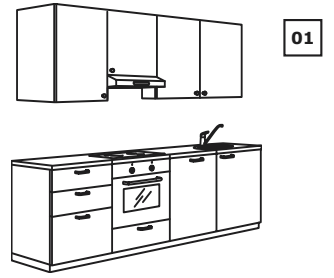

03 JANINGE bar stools
£100/ea

02

FREE
25
Year
Guarantee

01

01 METOD/RINGHULT kitchen
Free 25-year guarantee included. This is an 8-cabinet example kitchen. Price includes kitchen cabinets, drawers, doors, worktop, sink and tap. This is not inclusive of appliances, lighting or handles. For full product details, see p285