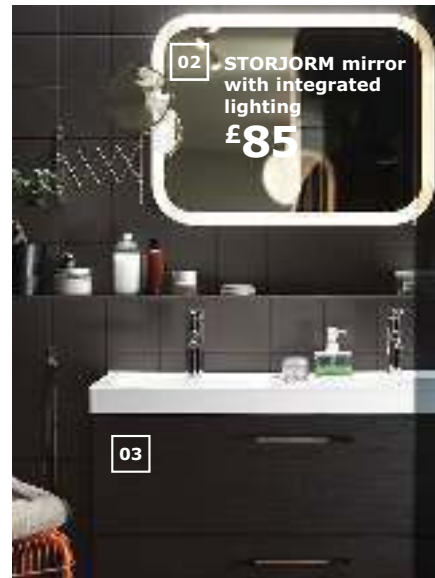

1. 01 **NEW FLODALEN bath towel £10** 100% cotton. 70×140cm. 403.808.71
2. 02 **STORJORM mirror with integrated lighting £85** Glass and powder-coated steel. 80×60cm. IKEA. Model V1209 STORJORM. This luminaire contains built-in LED lamps of energy classes A++ to A which cannot be changed in the luminaire. 702.481.25

1. 03 **GODMORGON/ODENSVIK 2-drawer washstand £275** Bathroom mixer tap sold separately. Foil finish and ceramic. 103×49, H64cm. 291.848.62
2. 04 **ELVARLI storage combinations £295/ea** Powder-coated aluminium and painted finish. 175×51, H222–350cm. 691.581.54
3. 05 **ELVARLI hooks £2/2pk** Powder-coated steel. 502.962.16

→ We've got plenty more for you to choose from. Discover everything at your IKEA store or online at [IKEA.co.uk](https://www.ikea.co.uk)