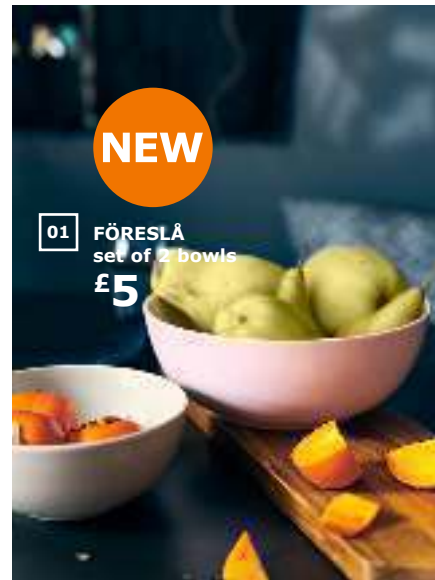

All human life is here, with a sofa by day and a bed by night. Handy bedlinen storage in the footstool makes the switch seamless.

01 BRÅTHULT corner sofa bed
£365

02

03

NEW

04 VIDEBÅK rugs
£120/ea

**NEW**

01 **FÖRESLÅ**
set of 2 bowls
£5