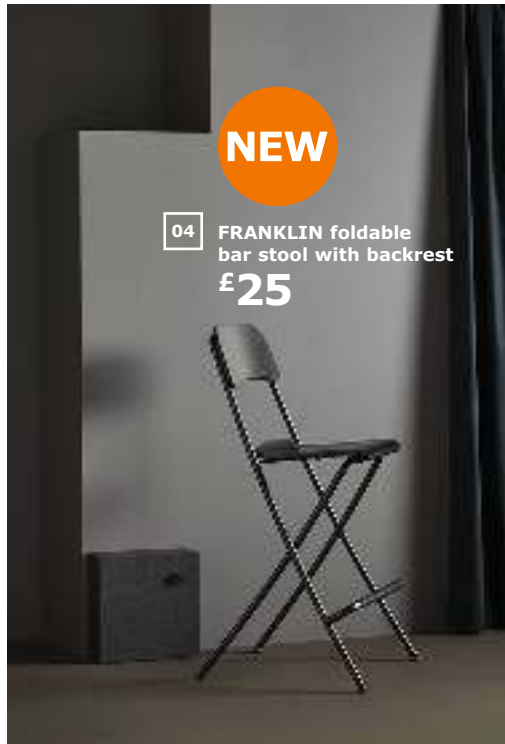

NEW
LOWER
PRICE

NEW

04
FRANKLIN foldable
bar stool with backrest
£2505
NISSE folding chair
£1206
SVENBERTIL chair
with armrests
£50

07

01 **BACKIG bowl** £1.50 Tempered glass. 14×14cm. 103.394.3002 **BACKIG side plate** £1.50 Tempered glass. 18×18cm. 903.394.2603 **BACKIG plate** £4 ~~£2~~ Tempered glass. 25×25cm. 603.394.2304 **NEW FRANKLIN foldable bar stool with backrest** £25 Stained lacquered oak veneer and powder-coated steel. 50×44, H95cm. 504.064.6505 **NISSE folding chair** £12 Powder-coated steel and polypropylene plastic. 45×47, H76cm. 301.150.6606 **SVENBERTIL chair with armrests** £50 Stained clear-lacquered oak veneer/chrome-plated steel. 53×50, H84cm. Black/Dietmar chrome-plated. 191.976.9507 **INGOLF stool** £25 Stained clear-lacquered solid pine. 39×30, H45cm. 402.485.27