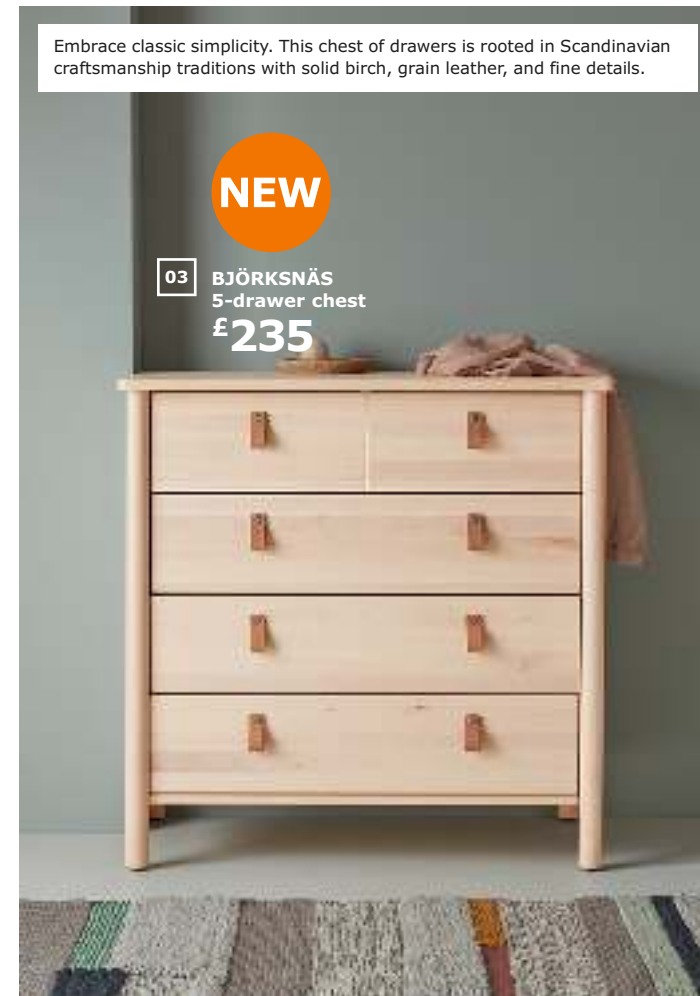

NEW

03 BJÖRKSNÄS 5-drawer chest
£235