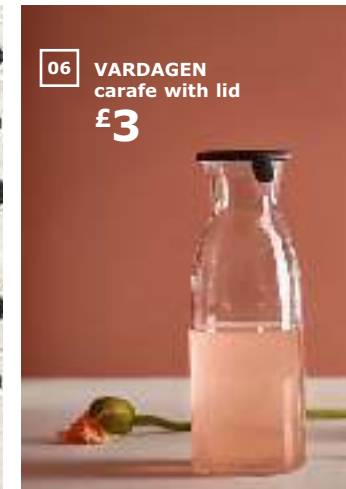

06 VARDAGEN
carafe with lid
£3