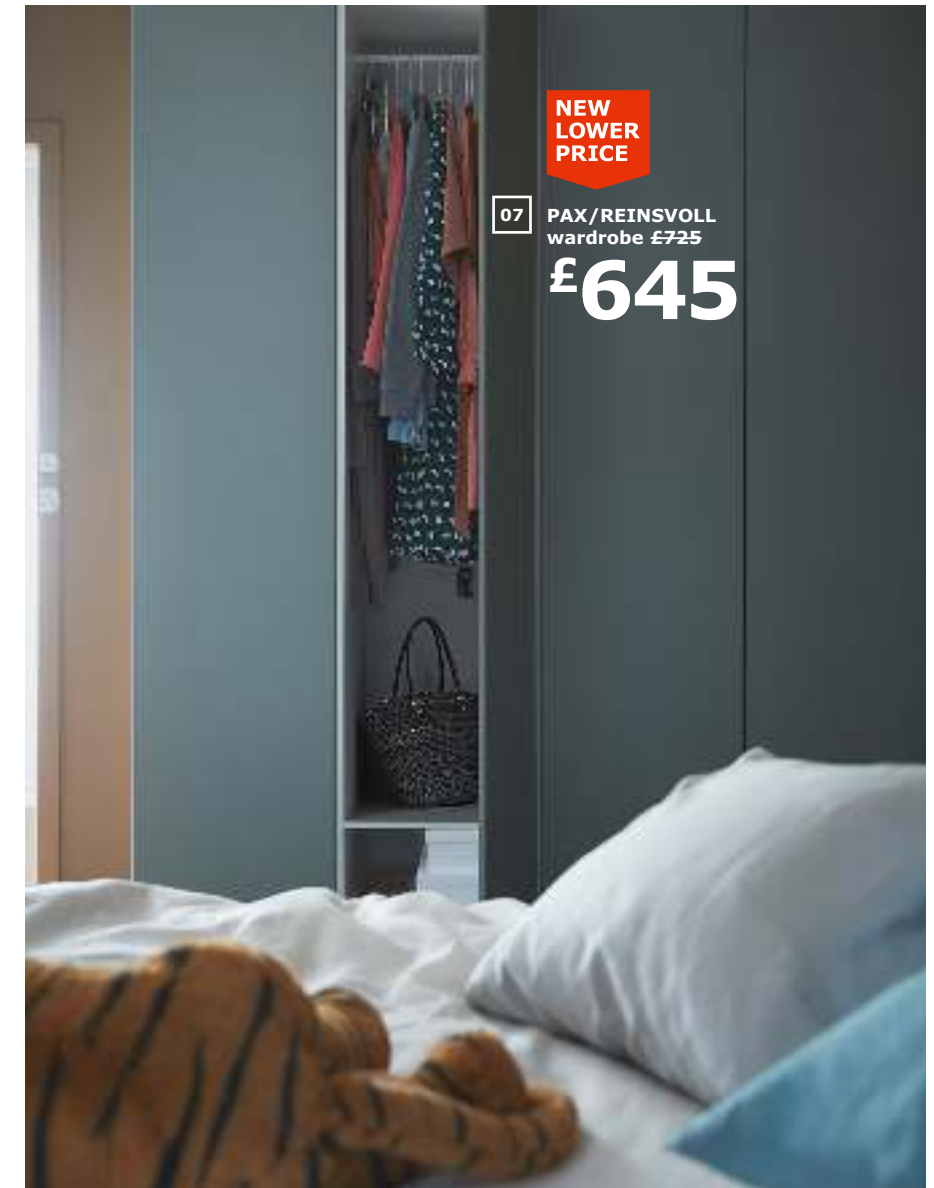

02

03

04

05 NORDLI double bed frame
with storage
£280

With a busy family life, a calming bedroom is all the more important. Indulge yourselves with an early night and make the most of it. (At least until the toddler toddles in.)

06 RANARP wall/
clamp spotlight
£20

08

09 LIERSKOGEN
bedside table
£45

- cover 200×200cm. Pillowcases 50×80cm. 203.984.38
- 05 **NORDLI double bed frame with storage £280** Mattress and bedlinen sold separately. Painted finish. 140×202, H30cm. Mattress size 135×190cm. 403.498.47
- 06 **RANARP wall/clamp spotlight £20** Powder-coated steel. Ø14cm. IKEA. Model V1211 RANARP. This luminaire is compatible with bulbs of energy classes A++ to D. 502.313.24