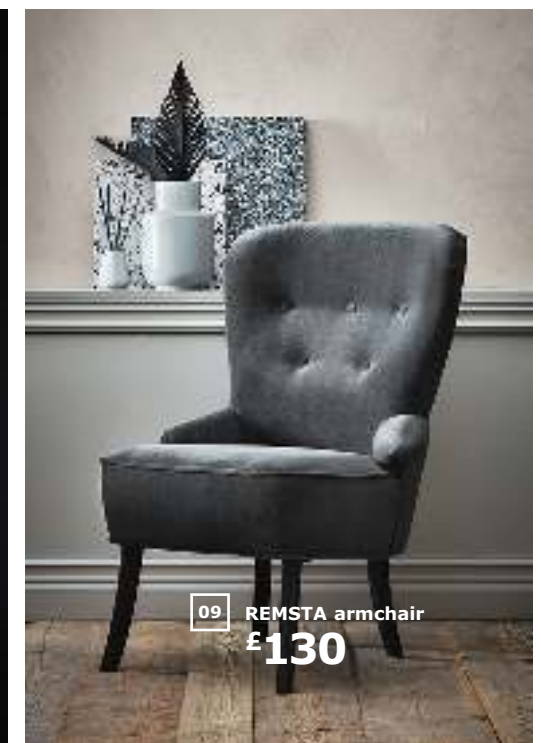

It's just one of many Social Entrepreneurship programmes we are working on at IKEA. To find out more, visit us at IKEA.co.uk

**A sofa so comfy,
you could stay all
day. And all night.**

- 01 **AINA curtains £45/pair** 100% linen. 145x250cm. 302.842.00
- 02 **HARÖRT cushion £18** Cover: 100% ramie. Filling: 100% duck feather. 40x65cm. 204.094.89
- 03 **LINDVED side table £15** Powder-coated steel. Ø50, H68cm. 301.256.97
- 04 **SANDBACKEN corner sofa bed £375** Cover: 100% cotton. 212x78/149, H69cm. Bed size 140x200cm. Ransta natural. 492.179.08
- 05 **VIGDIS cushion covers £6.50/ea** 100% ramie. 50x50cm. Dark blue. 603.958.24 Dark grey. 303.201.37 To be completed with **INNER cushion pads £2/ea** Fabric: 100% polypropylene. Filling: 100% polyester. 50x50cm. 902.621.96
- 06 **VILJESTARK vases 50p/ea** Glass. H17cm. 003.385.77
- 07 **VILJESTARK vases 50p/ea** Glass. H8cm. 003.397.94
- 08 **KRISTALLER 3-armed chandelier £45** Steel and glass. Ø32cm. IKEA. Model T0501 KRISTALLER. This luminaire is compatible with bulbs of energy classes A++ to D. 800.894.61
- 09 **REMSTA armchair £130** Cover: 78% cotton, 22% polyester. 60x66, H88cm. Tallmyra dark grey. 703.446.69