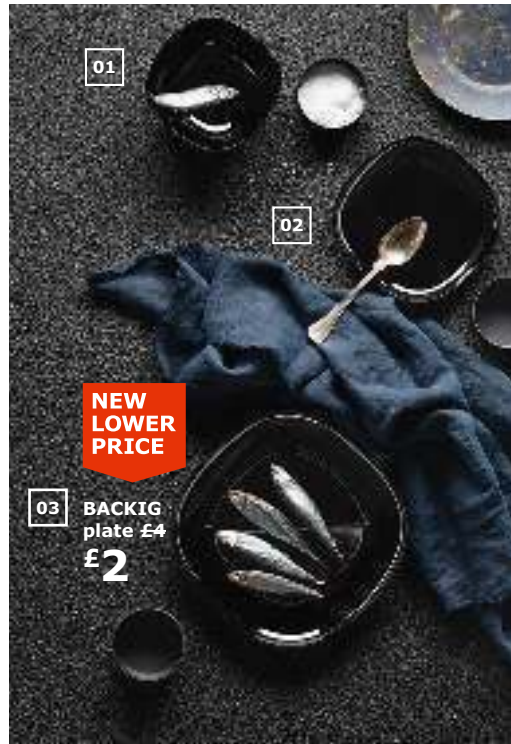

01

03
BACKIG
plate £4
£2

02

NEW
LOWER
PRICE