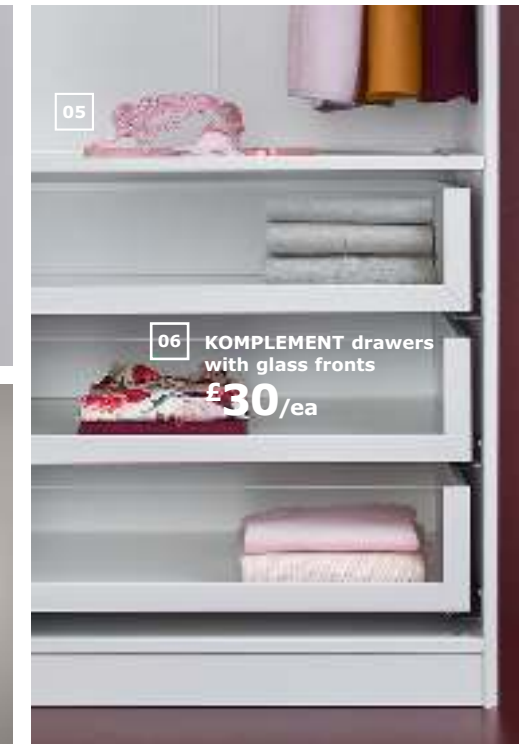

03 KOMPLEMENT pull-out trouser hanger
£15

04

07

08 SKUBB storage case
£7

05

06 KOMPLEMENT drawers with glass fronts
£30/ea

11 MALM dressing table
£85

09 LEDSJÖ LED wall lamps
£40/ea