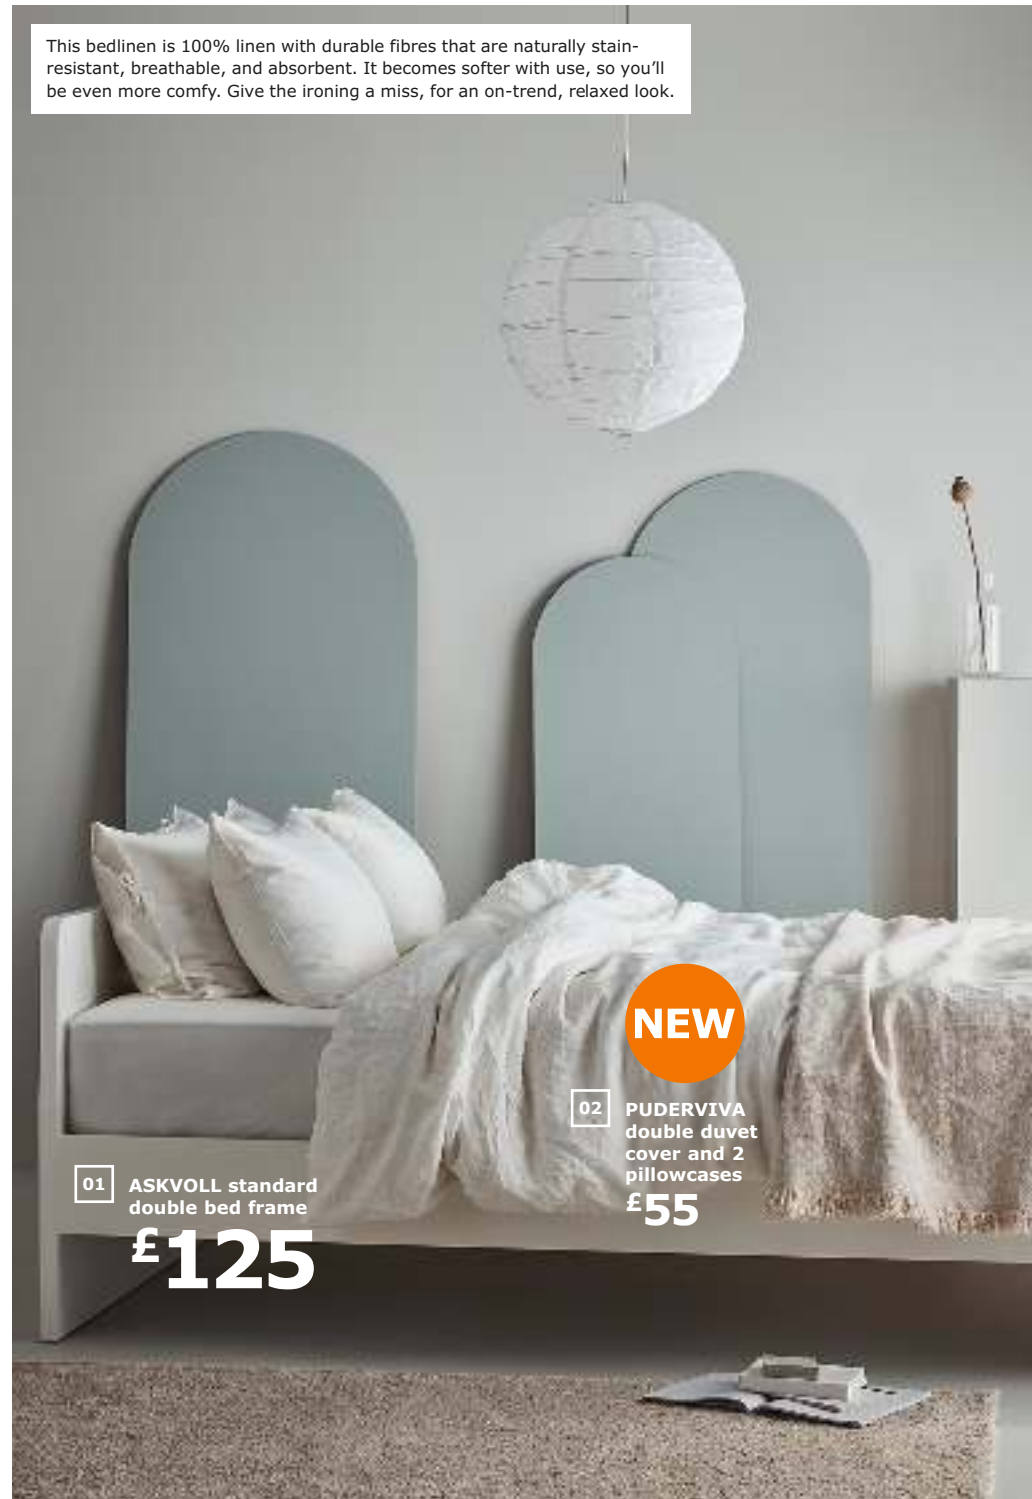

01 ASKVOLL standard double bed frame
£125

NEW
02 PUDERVIVA double duvet cover and 2 pillowcases
£55

Natural sleep remedies

- 01 **ASKVOLL standard double bed frame £125** Mattress and bedlinen sold separately. Painted finish. 141×198, H77cm. Mattress size 135×190cm. 890.197.13
- 02 **NEW PUDERVIVA double duvet cover and 2 pillowcases £55** 100% linen. Duvet cover 200×200cm. Pillowcases 50×80cm. 203.984.38
- 03 **NEW BJÖRKSNÄS 5-drawer chest £235** 90×47, H90cm. 704.072.99
- 04 **LOHALS rug £55** Flatwoven. 100% jute. 160×230cm. 502.773.93
- 05 **NEW ÖSTERLO table lamp £13** H43cm. IKEA. Model B1702 ÖSTERLO. This luminaire is compatible with bulbs of energy classes A++ to D. 003.027.38
- 06 **GJÖRA standard double bed frame £200** Mattress and bedlinen sold separately. Solid pine 153×203, H175cm. Mattress size 135×190cm. 491.299.97
- 07 **NATTJASMIN double duvet cover and 2 pillowcases £30 £25** 60% cotton satin and 40% lyocell satin. Duvet cover 200×200cm. Pillowcases 50×80cm. 303.371.71
- 08 **VÅRELD bedspread £50** 100% cotton. 230×250cm. 403.840.20