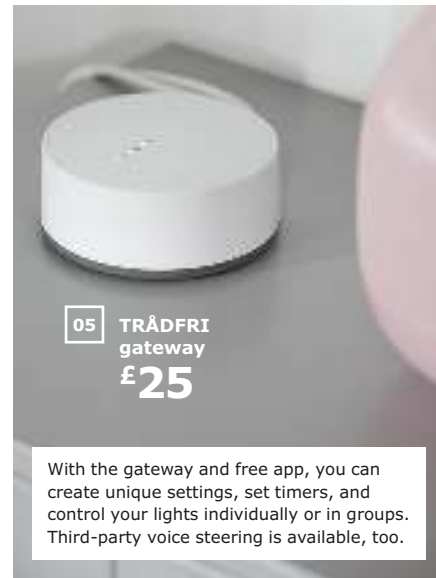

For convenience and security, this motion sensor will turn on connected bulbs and panels. You can set day or night mode, and how long you want the lights stay on for.

04 **TRÅDFRI wireless motion sensor**
£16