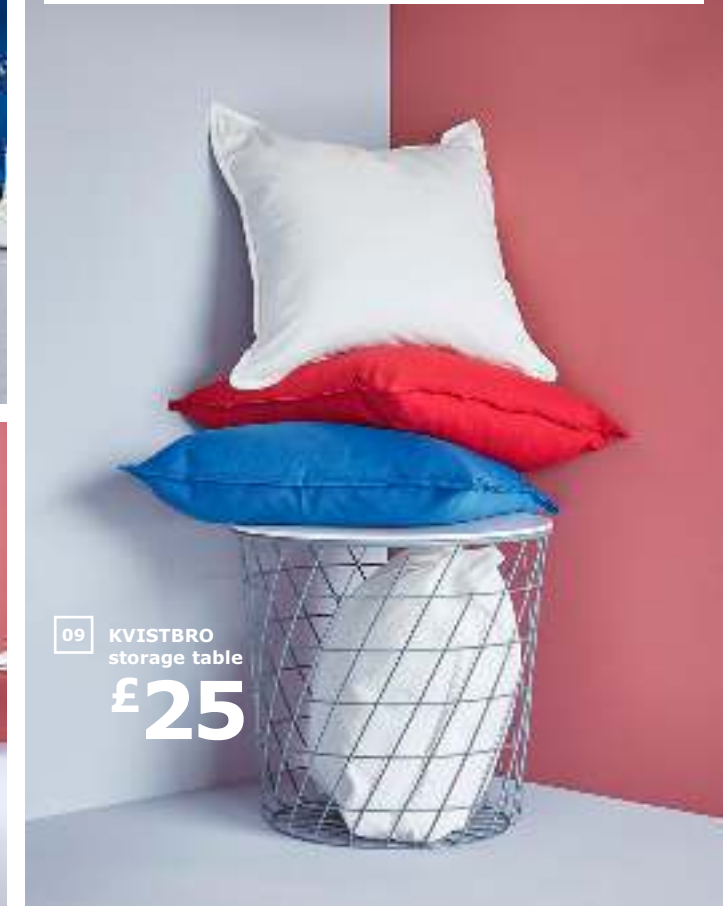

05 **VARDÖ bed storage boxes**
£25/ea

08 **MALM standard double bed frame with 4 storage boxes**
£210

06 **LAMPAN table lamp**
£5

07

The clue is in the name. Storage that also serves as a handy little table. So simple, and so useful.