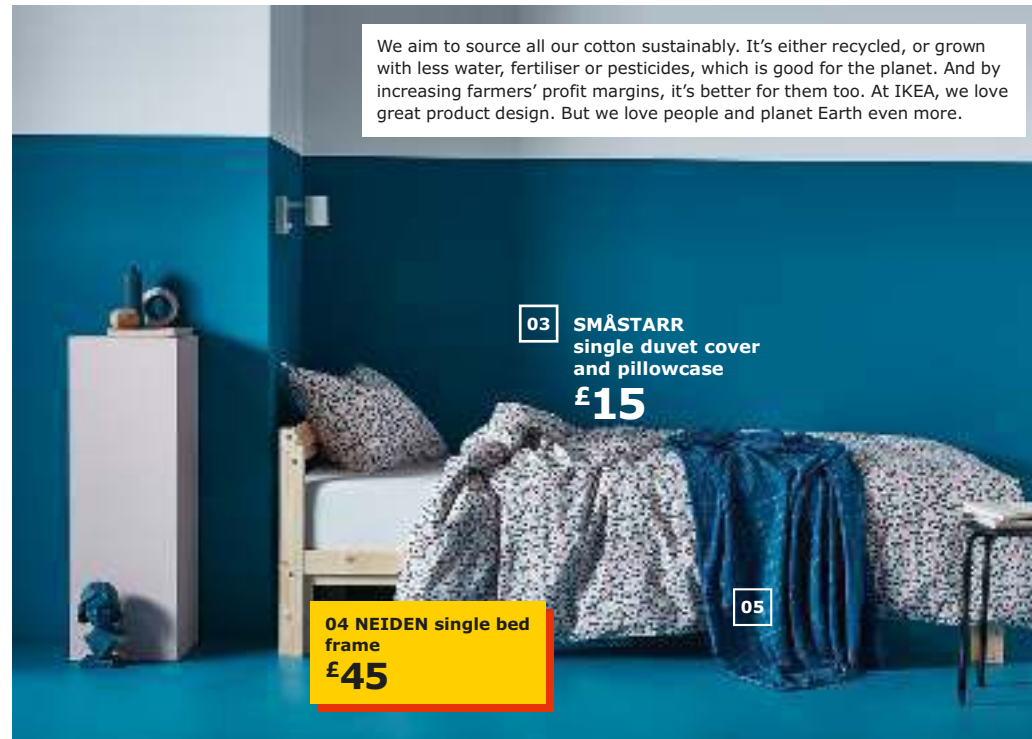

We aim to source all our cotton sustainably. It's either recycled, or grown with less water, fertiliser or pesticides, which is good for the planet. And by increasing farmers' profit margins, it's better for them too. At IKEA, we love great product design. But we love people and planet Earth even more.

03 SMÅSTARR
single duvet cover
and pillowcase
£15

04 NEIDEN single bed
frame
£45

05

1. 01 **VINDUM rug £130** High pile: 100% polypropylene. Backing: synthetic latex. 170×230cm. 403.449.82
2. 02 **VITTSJÖ laptop stand £20** Powder-coated steel, tempered glass and foil finish. 35×55, H65cm. 002.502.49
3. 03 **SMÅSTARR single duvet cover and pillowcase £15** 100% cotton. Duvet cover 150×200cm. Pillowcase 50×80cm. 203.377.51
4. 04 **NEW NEIDEN single bed frame £45** Mattress and bedlinen sold separately. Solid pine. 96×195, H65cm. Mattress size 90×190cm. 992.486.05
5. 05 **VÅRKRAGE throw £4** 100% polyester. 110×170cm. 803.522.96

→ We'll deliver. You can relax.
For more info, see p281