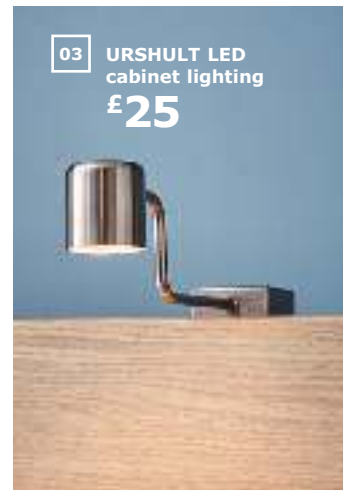

06

1. **01 PAX/NEXUS wardrobe £335**
   Free 10-year guarantee included. Minimum ceiling height 204cm. Foil-finish and stained clear-lacquered oak veneer. 150×60, H201.2cm. White-stained oak effect/NEXUS white-stained oak veneer. Handles and lighting sold separately. 390.256.03

PAX wardrobe.
Doors and frames: **£235**
Interior organisers: **£100**

Total wardrobe price: **£335**

Assembly for combination as shown (excl. lighting): **£100**

For other available services see p281

1. **02 NEW KOMPLEMENT insert with 7 compartments £20** Foil finish and polyester. 40×53, H5cm. 504.040.27

1. **03 URSHULT LED cabinet lighting £25** Nickel-plated steel. L29, H9.3cm. IKEA. Model L1305 URSHULT. This luminaire contains built-in LED lamps of energy classes A++ to A which cannot be changed in the luminaire. To be completed with ANSLUTA LED driver with cord, sold separately. 302.604.02

1. **04 NEW KOMPLEMENT pull-out mirror with hooks £40** Powder-coated aluminium and glass. 25×3.6, H75cm. 504.040.51

1. **05 NEW KOMPLEMENT boxes £15/2pk** 100% polyester. 25×26.5, H12cm. 404.057.77

1. **06 NEW KOMPLEMENT boxes £10/2pk** 100% polyester. 15×26.5, H12cm. 104.040.53

→ **With every piece of tall furniture, use the safety restraint included, to securely attach it to the wall.**

1. **07 MALM 6-drawer chest £90**
   Tinted clear-lacquered oak veneer. 80×48, H123cm. 601.786.13

1. **08 SKUBB shoe boxes £7/4pk**
   Polyester and polypropylene plastic. 22×34, H16cm. 901.863.91

1. **09 VINTERGATA pendant lamps £25/ea** Polyester, plastic and steel. Ø42cm. IKEA. Model T1629 VINTERGATA. This luminaire is compatible with bulbs of energy classes A++ to D. 203.424.70