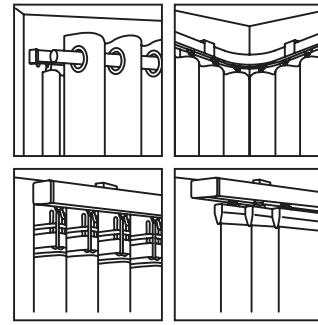

This daybed becomes a comfy double bed with two resilient foam mattresses. For a sneaky snooze, or visiting friends, it's ideal.

01 **MARJUN** block-out curtains
£40/pair

02 **FYRESDAL** daybed with 2 mattresses
£259

03

04

VIDGA gives you so many choices. Create curtain layers at a window, or take tracking round a tricky corner. Fix it to the ceiling with hooks, to use fabric as a room divider. Just twist and click to connect the rails, then mount the fittings. Discover ideas and possibilities online at IKEA.co.uk

1. 01 **MARJUN** block-out curtains **£40/pair** 100% polyester. 145×250cm. 702.984.22
2. 02 **FYRESDAL** daybed with 2 mattresses **£259** Powder-coated steel and polyurethane foam. 88×207, H94cm. 2 MOSHULT 80×200cm foam mattresses included. 191.300.54
3. 03 **RANARP** floor/reading lamp **£50** Powder-coated steel. H153cm. IKEA. Model G1209 RANARP. This luminaire is compatible with bulbs of energy classes A++ to D. 003.313.78
4. 04 **HÖJET** rug **£70** Flatwoven. User surface: 100% wool. Weft: 100% cotton. 133×195cm. 203.820.41

→ Spend your time snoozing in your new bed, not assembling it. We can assemble 02 FYRESDAL day bed frame for you for just £40 For full details and info on our other services, see p281

1. 05 **HYLLE** pillows **£20/ea** Firm. Filling: polyester fibre. 50×80cm. 802.827.22
2. 06 **FYRESDAL** bedside table **£35** Powder-coated steel. 45×38, H71cm. 003.203.51
3. 07 **RANARP** work lamp **£30** Powder-coated steel. H42cm. IKEA. Model B1225 RANARP. This luminaire is compatible with bulbs of energy classes A++ to D. 702.313.18
4. 08 **NEW JÄTTEVALLMO** double duvet cover and 2 pillowcases **£20** 100% cotton. Duvet cover 200×200cm. Pillowcases 50×80cm. 404.061.35
5. 09 **SONGESAND** 3-drawer chest **£90** Foil finish. 82×50, H81cm. 903.668.39
6. 10 **SONGESAND** standard double bed frame **£145** Mattress and bedlinen sold separately. 147×196, H95cm. Mattress size 135×190cm. 292.413.15

→ Your bedroom should be totally stress free. Use the safety restraint which is included, to secure tall furniture to the wall.