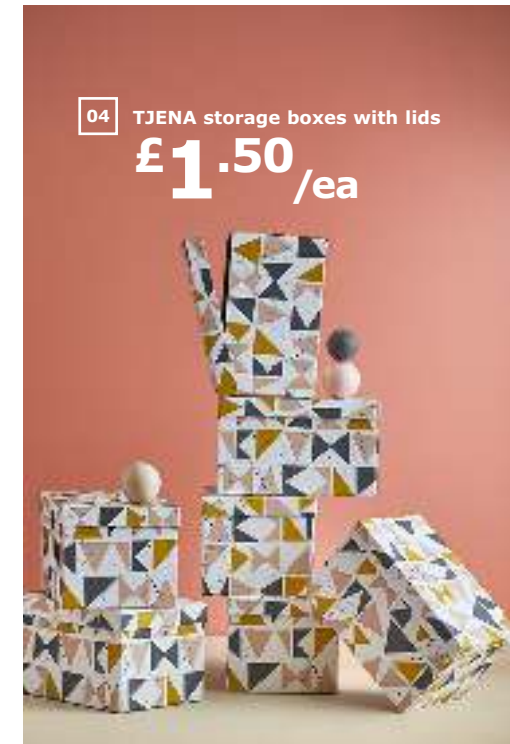

Living room storage

Work, rest or play, today's living room sees it all. So all clutter needs a home, work and messy paperwork included, while nice things should be seen and enjoyed. The solution is storage that looks good, and keeps your living room looking at its best: a comfy, practical space, with built-in versatility to match any moment.

Here's a small selection of ideas to inspire you. See our full range at your IKEA store, or online at [IKEA.co.uk](https://www.ikea.co.uk)

1. **01 SVALNÄS wall-mounted storage combination £290** Bamboo and powder-coated steel. 130x35, H176cm. 391.844.37
2. **02 PANORERA wall clock £17** Plastic and glass. Ø24cm. 103.741.50
3. **03 EKET wall-mounted cabinet combination £75** Foil finish and particle board. 105x25, H70cm. 891.890.60
4. **04 TJENA storage boxes with lids £1.50/ea** Paper. 25x18, H15cm. 703.982.14
5. **05 SVALNÄS wall-mounted storage combination £240** Powder-coated steel and bamboo. 150x35, H176cm. 691.844.50
6. **06 HOVSTA frame £8** Foil finish and plastic. Picture 40x50cm. 203.657.44
7. **07 EKBY ALEX/EKBY VALTER shelf with drawers £41** Solid birch and particle board. 119x28cm. 091.007.93