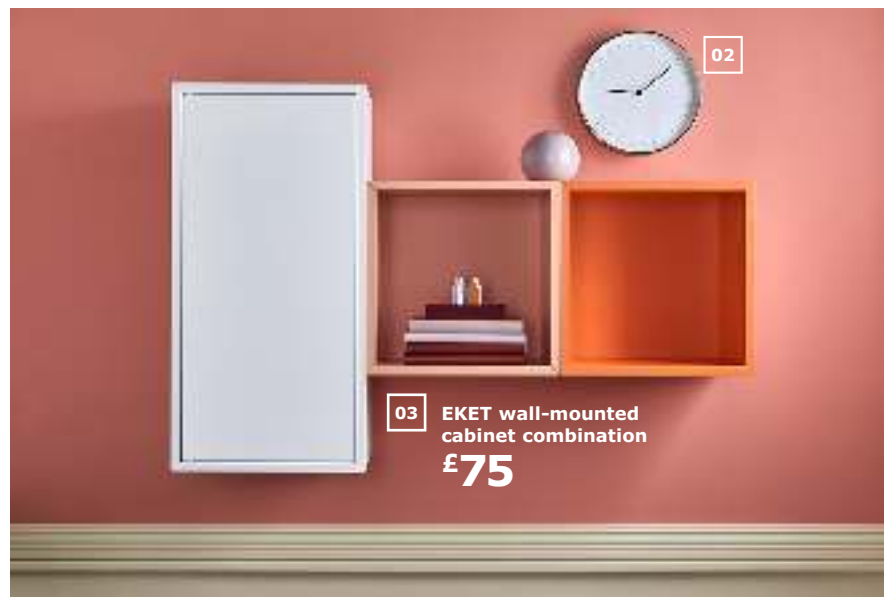

Here's a small selection of ideas to inspire you. See our full range at your IKEA store, or online at [IKEA.co.uk](https://www.ikea.co.uk)

- 01 SVALNÄS wall-mounted storage combination £290** Bamboo and powder-coated steel. 130x35, H176cm. 391.844.37
- 02 PANORERA wall clock £17** Plastic and glass. Ø24cm. 103.741.50
- 03 EKET wall-mounted cabinet combination £75** Foil finish and particle board. 105x25, H70cm. 891.890.60
- 04 TJENA storage boxes with lids £1.50/ea** Paper. 25x18, H15cm. 703.982.14
- 05 SVALNÄS wall-mounted storage combination £240** Powder-coated steel and bamboo. 150x35, H176cm. 691.844.50
- 06 HOVSTA frame £8** Foil finish and plastic. Picture 40x50cm. 203.657.44
- 07 EKBY ALEX/EKBY VALTER shelf with drawers £41** Solid birch and particle board. 119x28cm. 091.007.93