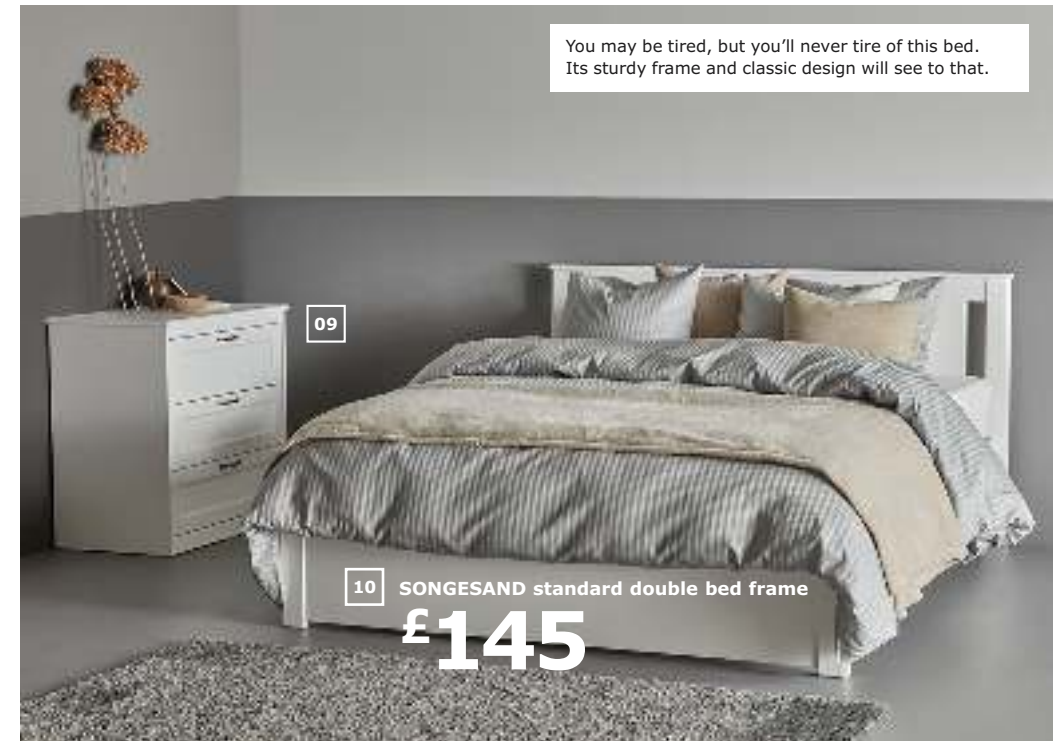

09

10 **SONGESAND** standard double bed frame
£145