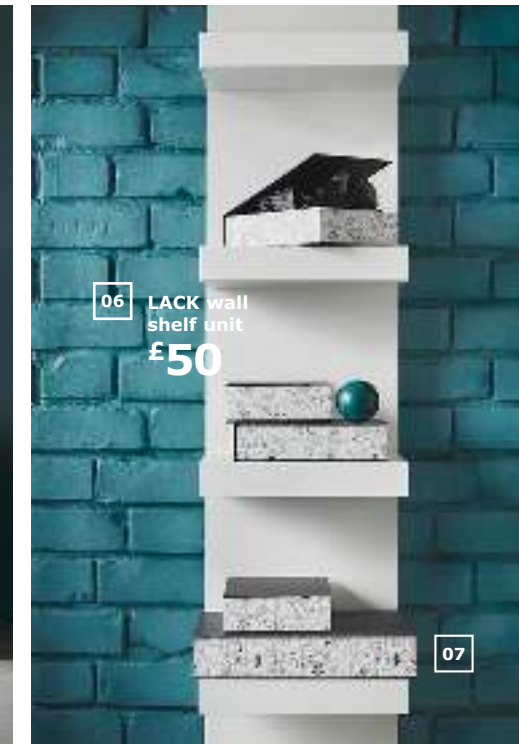

06 LACK wall shelf unit
£50

07