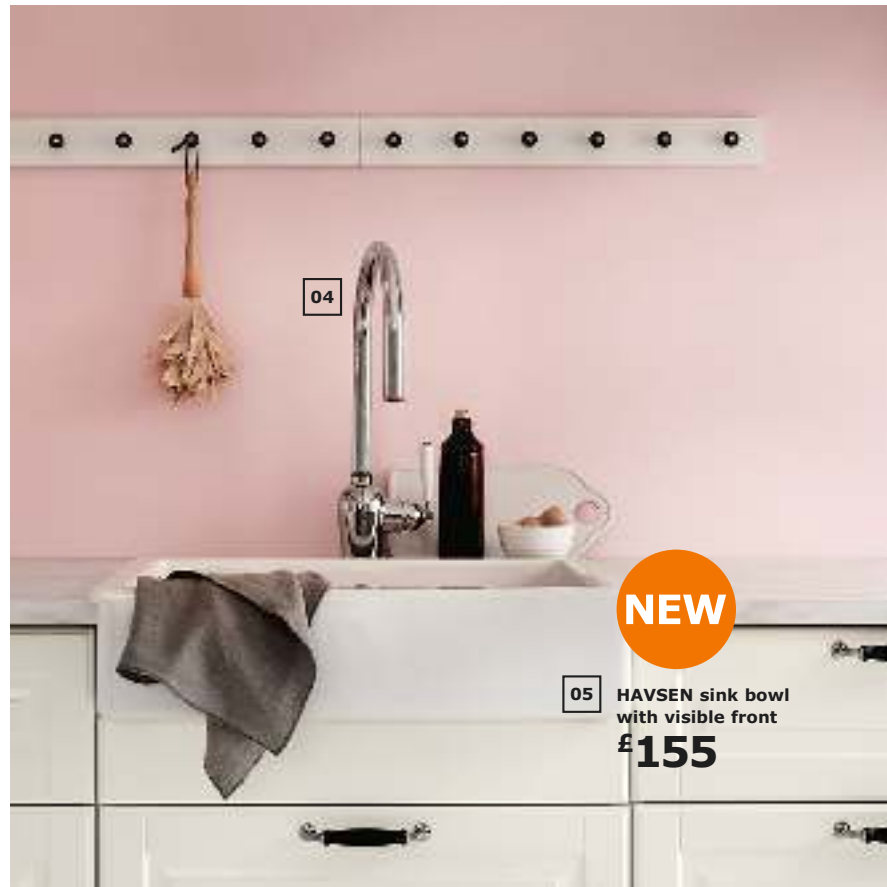

05 HAVSEN sink bowl
with visible front
£155