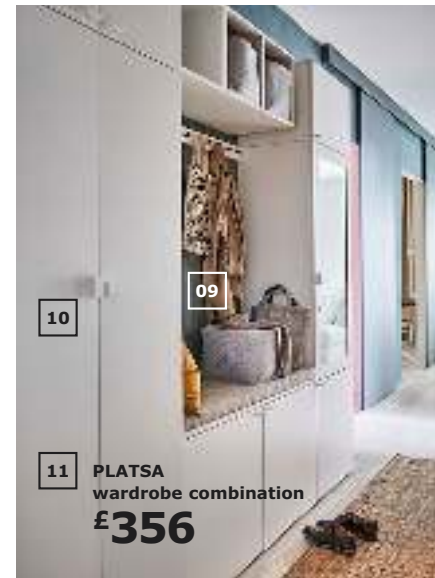

10

09

11 **PLATSA wardrobe combination**
£356

1. **01 ARÖD work lamp** £40 Powder-coated steel and aluminium. H53cm. IKEA. Model B1712 ARÖD. This luminaire is compatible with bulbs of energy classes A++ to D. 203.891.32
2. **02 TRÅDFRI dimming kit** £15 ABS plastic. Ø4.5, H1.2cm. 803.498.88
3. **03 NORDMÄRKE wireless charger** £15 Polycarbonate plastic, synthetic rubber and birch. Ø8.5, H2cm. 803.819.82
4. **04 LOHALS rug** £20 Flatwoven. 100% jute. 80×150cm. 203.074.81

1. **05 STÅLL shoe cabinets with 4 compartments** £100/ea Painted finish. 96×17, H90cm. 701.781.70
2. **06 SKÄGGÖRT cushion cover** £4.50 100% cotton. 50×50cm. 404.155.40 To be completed with **INNER cushion pad** £2 Fabric: 100% polypropylene. Filling: 100% polyester. 50×50cm. 902.621.96
3. **07 NEW JOFRID throw** £35 80% cotton and 20% linen. 150×200cm. 603.957.44

1. **08 SNIDAD basket** £25 Clear-lacquered rattan. Ø54, H39cm. 303.949.44
2. **09 PUDDA basket** £8 100% polyester. 28×28, H23cm. 203.439.12
3. **10 BERGHALLA handles** £8/2pk Hole spacing 32mm. 803.228.55
4. **11 PLATSA wardrobe combination** £356 Foil finish. 260×42, H221cm. White/FONNES RIDABU. 692.483.29