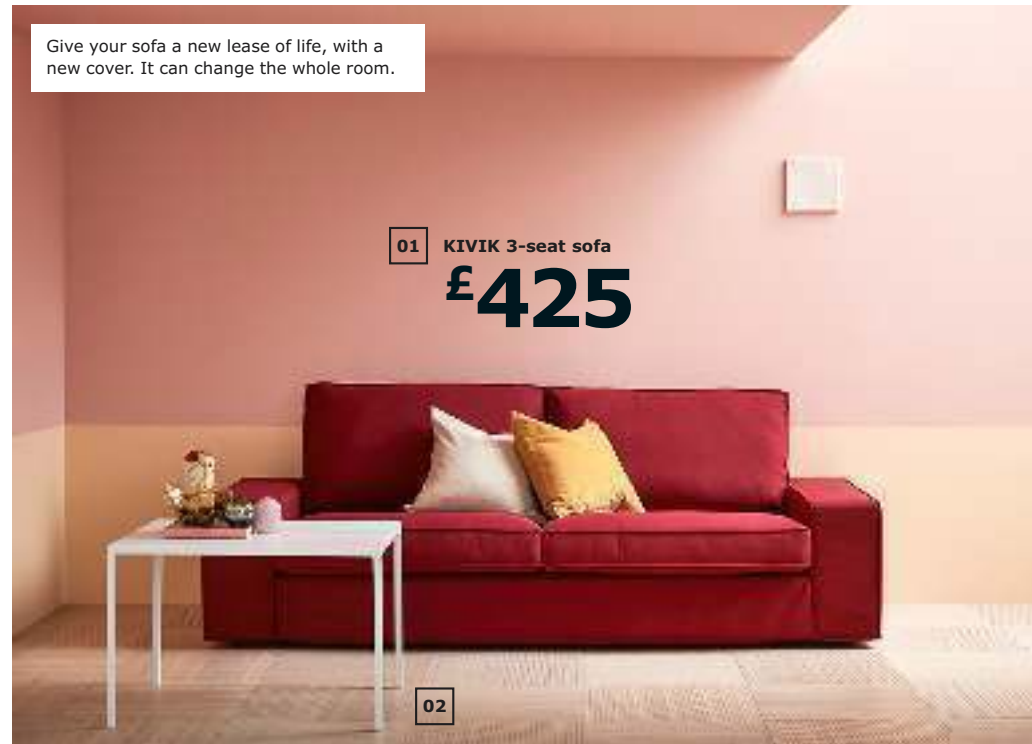

Give your sofa a new lease of life, with a new cover. It can change the whole room.

01 KIVIK 3-seat sofa
£425

02