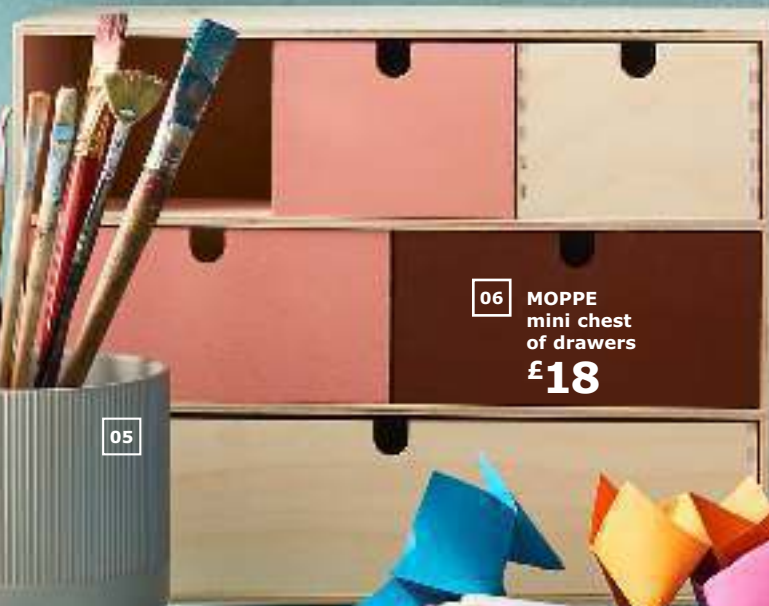

05

06 MOPPE mini chest of drawers
£18

07

08

09 FÄRGRİK bowls
£1.25/ea

NEW

10 VATTENMYNTA fabric
£5/m

- 01 **OLLSTA lampshade £5** Lamp base sold separately. Textile and steel. Ø27, H18cm. 303.262.00
- 02 **DUKTIG 4-piece cupcake set £5** Comprises: 3 cupcakes with removable parts and 1 slice of cake. Recommended from age 3 years. 100% polyester. 703.807.75
- 03 **STARTTID key ring £1.50** H11cm. 204.106.33
- 04 **NEW MORGONTE crockery set £8** Comprises: 1 bowl (10cm), 1 bowl (13.5cm) and 1 plate (16cm). Feldspar porcelain. 503.982.67
- 05 **NEW GRADVIS plant pot £6** Max. diameter flowerpot 15cm. H15cm. Earthenware. 703.915.33
- 06 **MOPPE mini chest of drawers £18** Shown painted. Birch plywood. 42x18, H32cm. 402.163.57 Any alterations made to products means that you may be unable to rely on the guarantee in future. For more details, see page 283 or IKEA.co.uk/guarantees
- 07 **MÅLA paper £5** Comprises: 15 sheets A4/120gr - white, 45 sheets A4/120gr - assorted bright colours, 45 sheets A4/100gr - white, 24 sheets A4/100gr - assorted pastel colours and 25 sheets A3/100gr - white. Bleached chlorine-free paper. 301.933.23
- 08 **MÅLA chalks £1/9pk** Comprises: 1 plastic box with lid, 3 white and 6 coloured chalks. Recommended from age 3 years. L8.5cm. 701.933.21
- 09 **FÄRGRİK bowls £1.25/ea** Earthenware. Ø16cm. 603.920.00
- 10 **NEW VATTENMYNTA fabric £5/m** 100% cotton. W150cm. 703.958.33