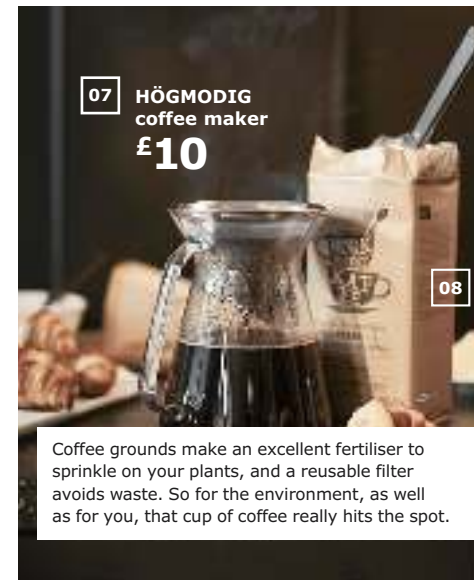

07 **HÖGMODIG** coffee maker
£10

08

Coffee grounds make an excellent fertiliser to sprinkle on your plants, and a reusable filter avoids waste. So for the environment, as well as for you, that cup of coffee really hits the spot.