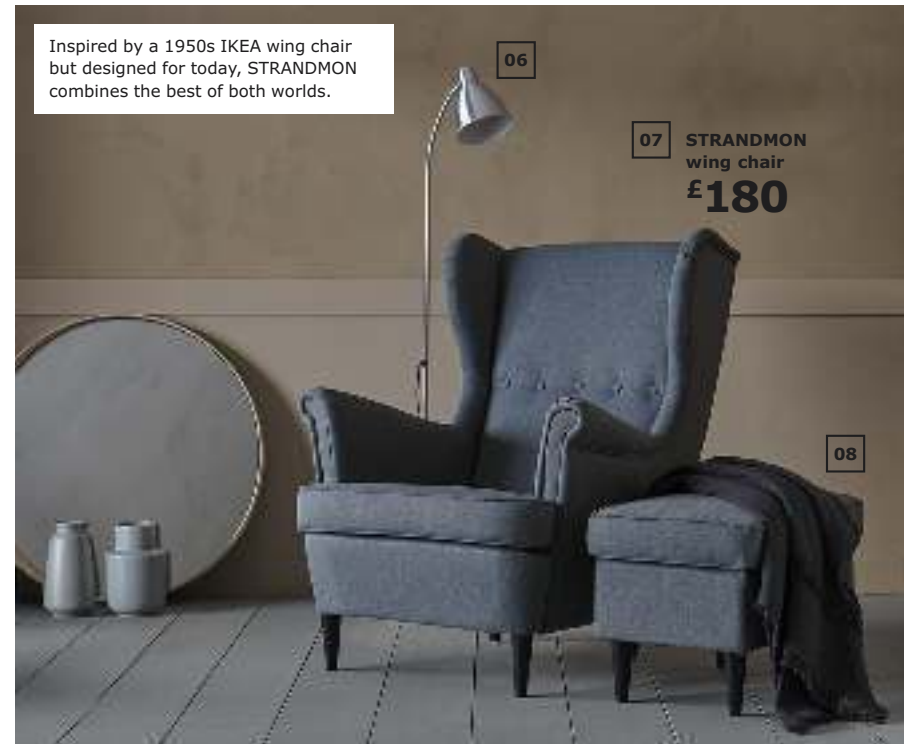

06

07 STRANDMON
wing chair
£180

08

Inspired by a 1950s IKEA wing chair but designed for today, STRANDMON combines the best of both worlds.