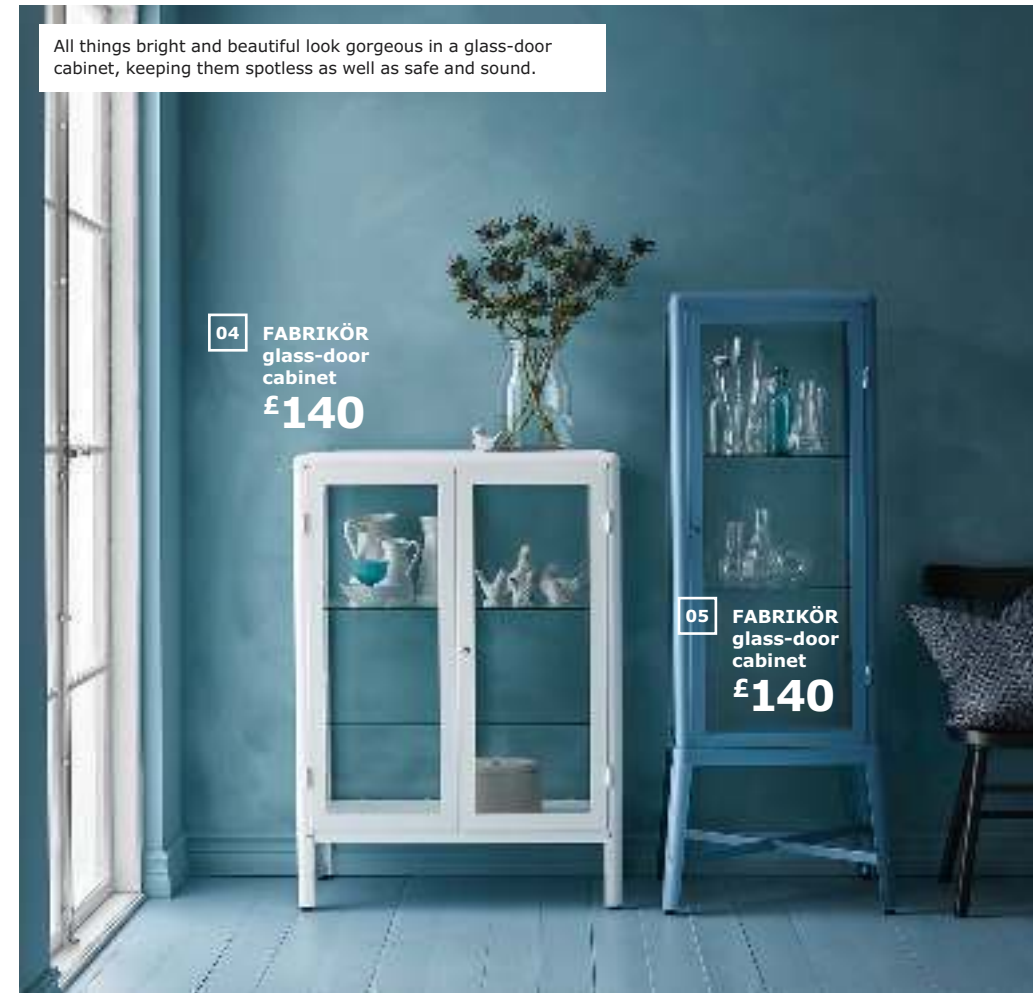

07 **EKBY HEMNES/EKBY HÅLL wall shelf** **£20**
Stained clear-lacquered solid pine and powder-coated steel. 79×19, H25cm. 990.477.15

All things bright and beautiful look gorgeous in a glass-door cabinet, keeping them spotless as well as safe and sound.