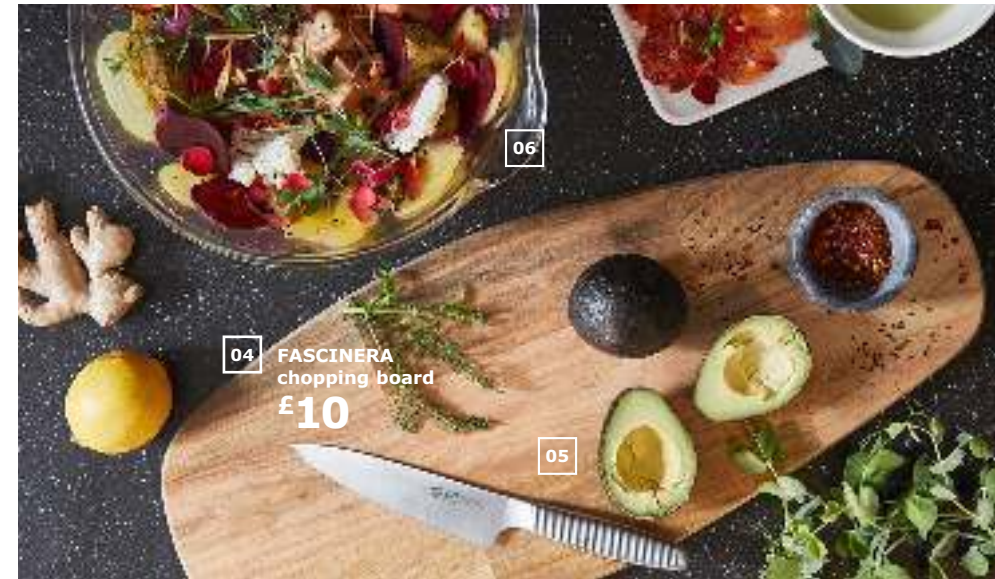

FREE
25
Year
Guarantee

04 **FASCINERA** chopping board
£10

05

06

01

01 **METOD/KUNGSBACKA** kitchen
Free 25-year guarantee included. This is an 8-cabinet example kitchen. Price includes kitchen cabinets, drawers, doors, worktop, sink and tap. This is not inclusive of appliances, lighting or handles. For full product details, see p285