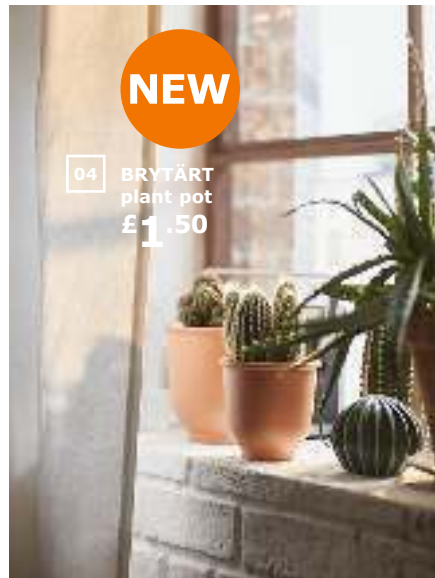

NEW

04 **BRYTÄRT**
plant pot
£1.50