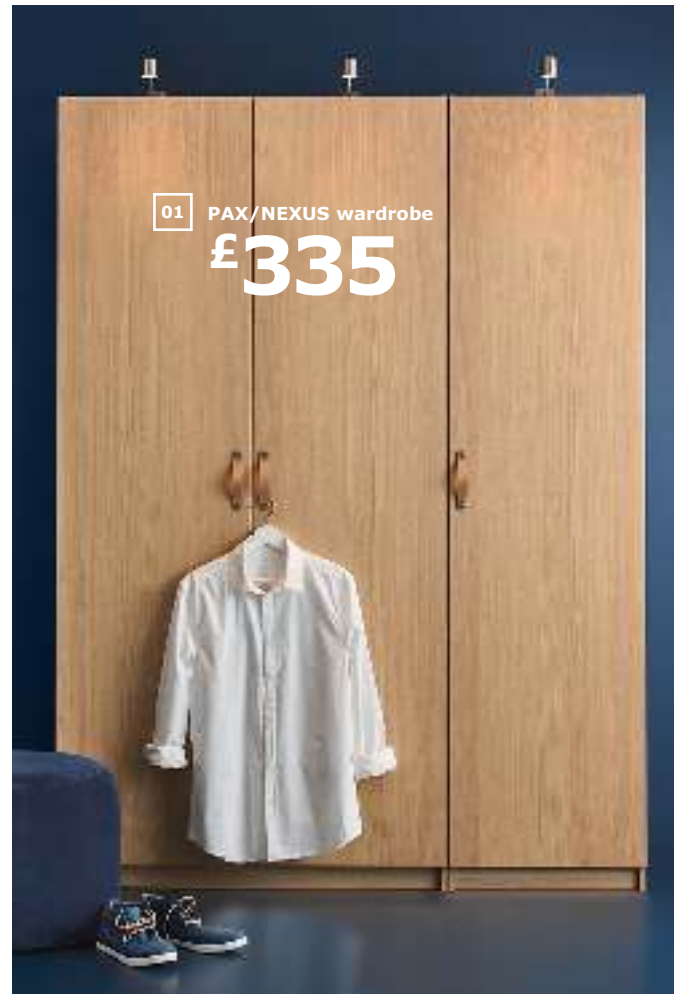

02 KOMPLEMENT insert with 7 compartments
£20

01 PAX/NEXUS wardrobe
£335