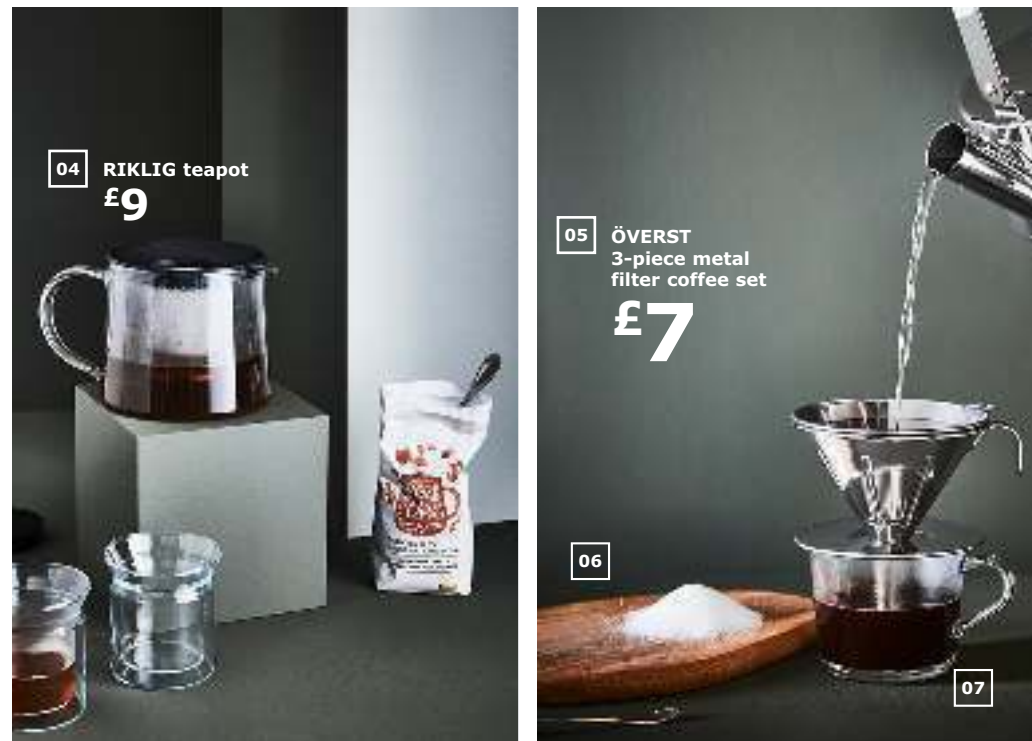

Is sustainability your cup of tea (or coffee)? Ours are UTZ certified for sustainable farming and good working conditions. Track your package's exact origin at [utz.org/IKEA](https://www.utz.org/IKEA)

01 **GLATTIS tray £8** Stainless steel.
Ø38cm. 703.501.13

02 **EGENTLIG double-walled coffee/
tea maker £19** Glass, stainless steel
and plastic. 0.9L. 903.589.76

03 **STELNA mug 40p** Tempered glass.
230ml. 702.589.11

04 **RIKLIG teapot £9** Glass, stainless
steel and plastic. 1.5L. 901.500.71

05 **ÖVERST 3-piece metal filter
coffee set £7** Stainless steel.
903.602.34

06 **FASCINERA chopping board £5**
Solid mango wood. 28×19, H1.8cm.
403.934.87

07 **IKEA 365+ mug £1.75** Tempered
glass. 360ml. 902.797.24

Put all your (eggs) in one basket

RISATORP
basket
£10

RISATORP basket £10 Powder-coated steel and
clear-lacquered birch veneer. 25×26, H18cm. 902.816.18