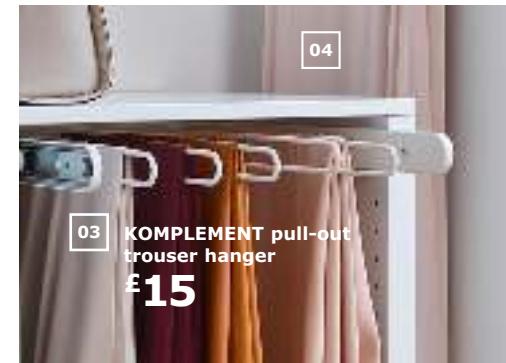

02

01 PAX wardrobe £230 Free 10-year guarantee included. Minimum ceiling height 204cm. Foil finish. 175×58, H201.2cm. 691.285.67
KOMPLEMENT interior organisers included in this combination: 4 shelves (50×58cm), 1 shelf (75×58cm), 1 clothes rail (50cm), 1 clothes rail (75cm) and 3 drawers (75×58cm). Lighting and SKUBB boxes sold separately.

PAX wardrobe. **£130**
Frames: **£100**
Interior organisers: **£100**

Total wardrobe price: **£230**

Assembly of combination as shown: **£100**

For other available services see p281

02 LINDSHULT LED cabinet lighting £25/ea Nickel-plated steel and glass. L34.5, H11cm. IKEA. Model L1304 LINDSHULT. This luminaire contains built-in LED lamps A++ to A which cannot be changed in the luminaire. To be completed with ANSLUTA LED driver with cord, sold separately. 102.604.36

03 KOMPLEMENT pull-out trouser hanger £15 Powder-coated steel. Frame 50×58cm. 902.573.50

04 KOMPLEMENT divider for frames £25 Foil finish. Frame 75×58cm or 100×58cm. 602.463.96

05 KOMPLEMENT glass shelf £15 Foil finish and tempered glass. Frame 75×58cm. 802.576.47

06 KOMPLEMENT drawers with glass fronts £30/ea Foil finish and tempered glass. Frame 75×58cm. 102.466.95

You've got your own clothes style, so tailor your clothes storage to match, inside and out, with PAX and KOMPLEMENT. You can choose a ready-made set-up or create your own. Our free planning tools at IKEA.co.uk and in-store specialists can help you.

04

07

05

10

"KOMPLEMENT series aims to help you get an overview of your favourite clothes and accessories. That's why we wanted to design organisers with a unified, neutral style, to put the focus on your things."

07 SKUBB storage case £5 Polyester and polypropylene plastic. 44×55, H19cm. 302.903.62