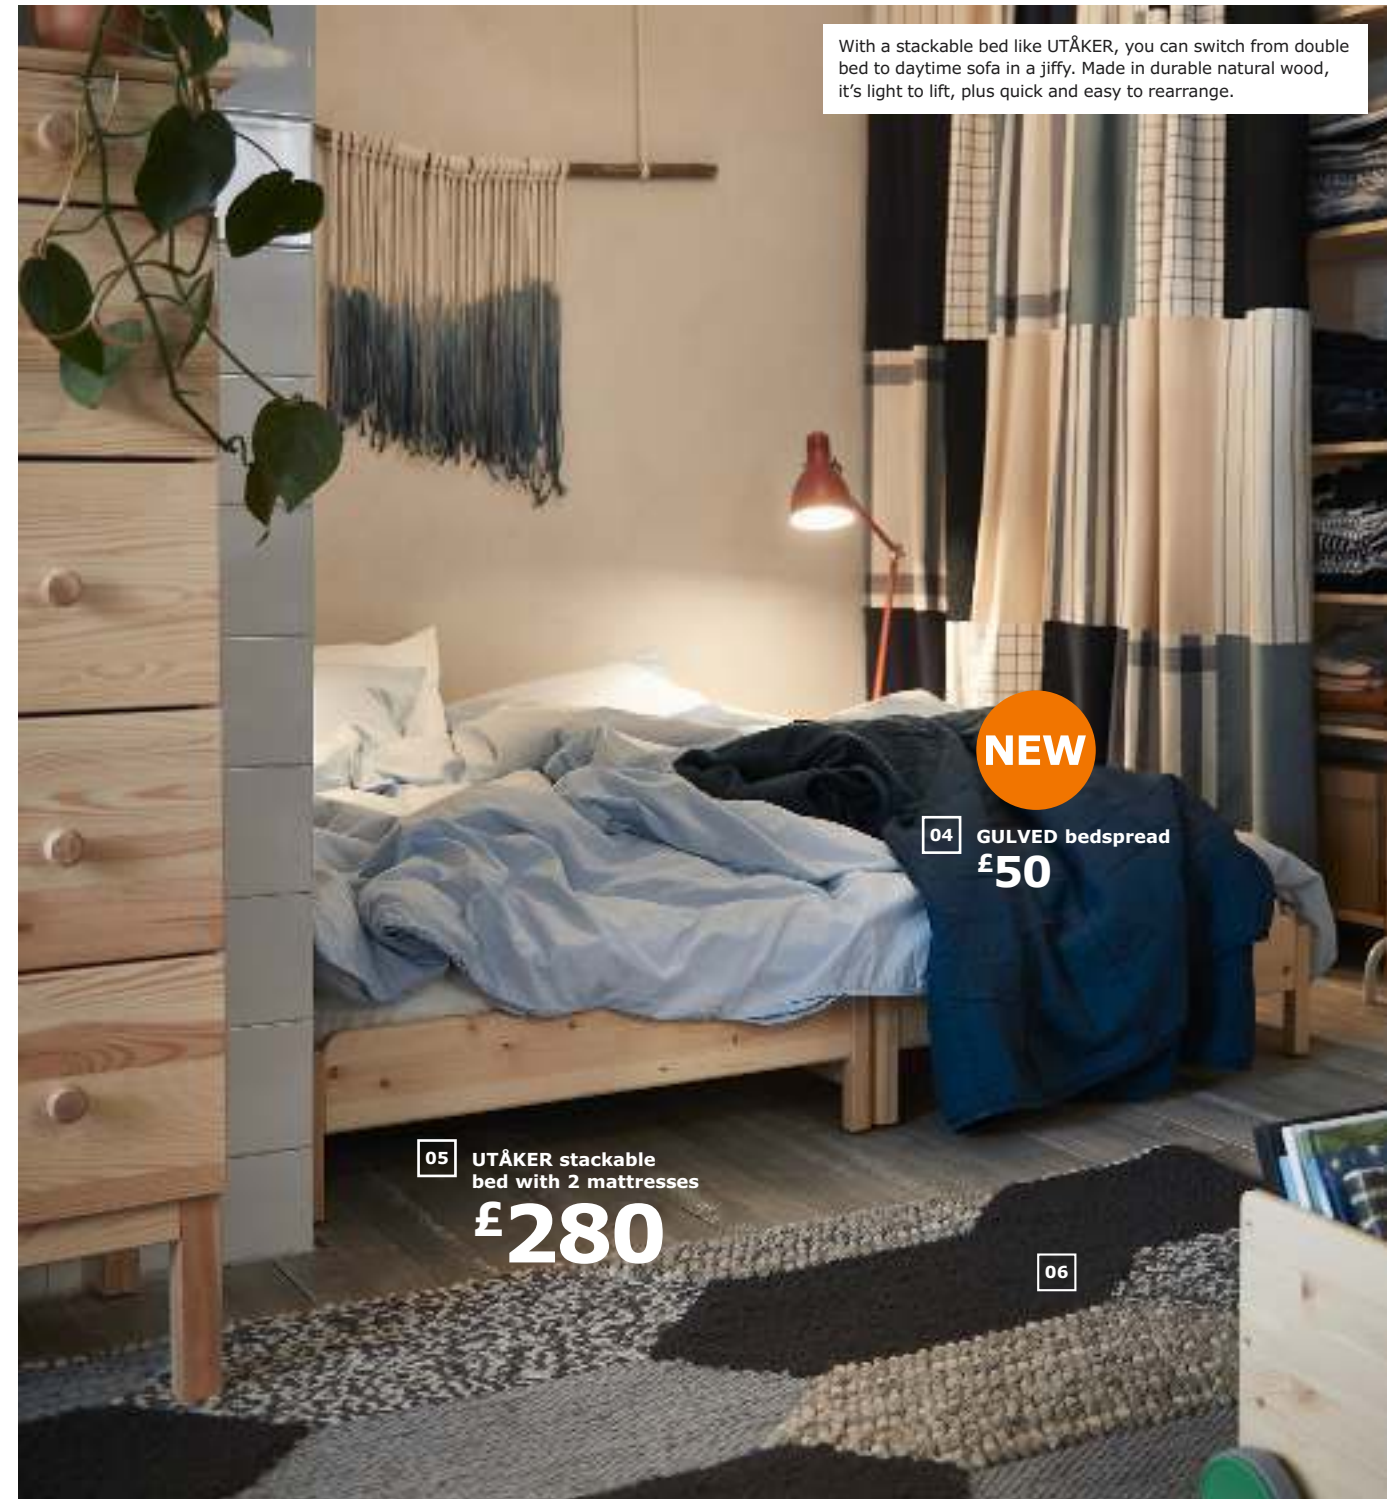

With a stackable bed like UTÅKER, you can switch from double bed to daytime sofa in a jiffy. Made in durable natural wood, it's light to lift, plus quick and easy to rearrange.

NEW

04 GULVED bedspread

£50

05 UTÅKER stackable bed with 2 mattresses

£280

06