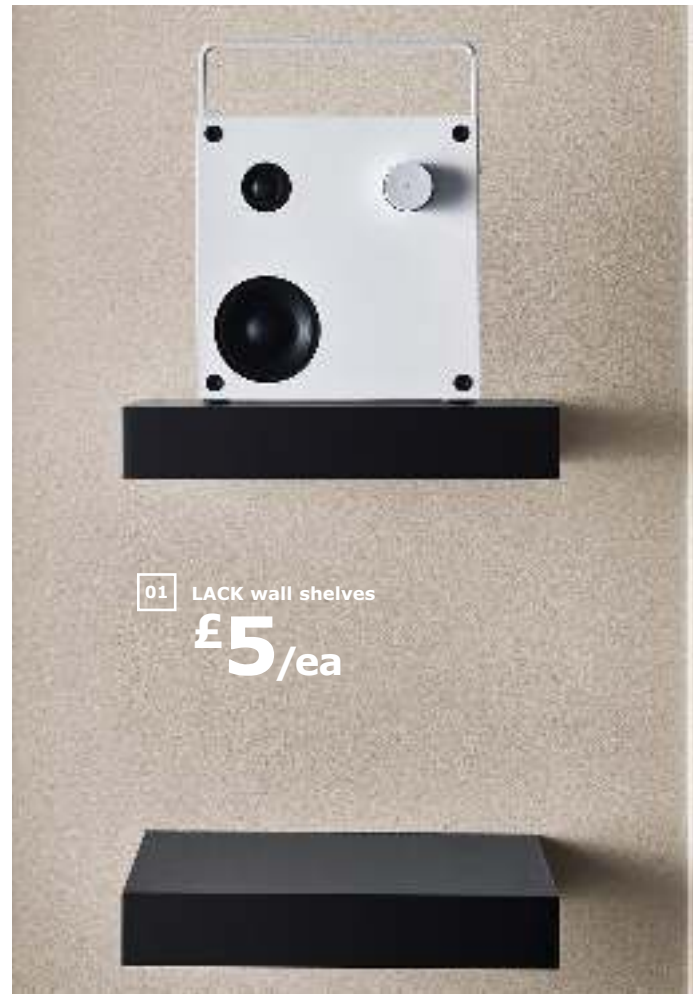

07 **EKBY HEMNES/EKBY HÅLL wall shelf** **£20**
Stained clear-lacquered solid pine and powder-coated steel. 79×19, H25cm. 990.477.15

All things bright and beautiful look gorgeous in a glass-door cabinet, keeping them spotless as well as safe and sound.

→ **Like what you see? Discover our whole range at your IKEA store or online at [IKEA.co.uk](https://www.ikea.co.uk)**

01 LACK wall shelves
£5/ea

05 KNALLBÅGE hanging
organiser for accessories
£6

No more lost remotes (or glasses,
or your favourite crossword pen).