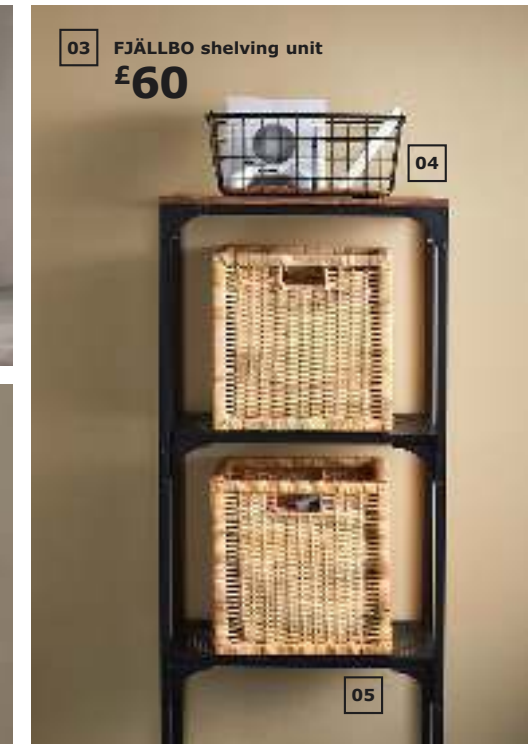

→ Peace of mind is an essential
part of our designs. That's why
we've included a safety restraint
kit for you to secure any storage
over 75cm high to the wall.

Everyone feels better for a breath of country fresh air. LIATORP, with its traditional details and rustic character, will fill your home with it. Inhale deeply and enjoy.

08 LIATORP bookcase
£170

A TV bench with an open back makes it easy to keep cables tidy and to access power sockets.

01 FJÄLLBO TV bench
£125

02 BRUSALI TV bench
£50

06 FLÄDIS basket
£12

03 FJÄLLBO shelving unit
£60

04

05

NEW

08 HEMNES TV bench
£165

07

- 01 FJÄLLBO TV bench **£125**
Stained clear-lacquered solid pine and powder-coated steel. 150×36, H54cm. 903.392.90
- 02 BRUSALI TV bench **£50**
Foil finish and particle board. 120×36, H62cm. Basket sold separately. 703.022.97
- 03 FJÄLLBO shelving unit **£60**
Stained clear-lacquered solid pine and powder-coated steel. 50×36, H136cm. 703.421.99
- 04 PLEJA wire basket with handle **£13**
Powder-coated steel and cork. 36×27, H15cm. 203.480.47
- 05 BRANÄS baskets **£12/ea**
Clear-lacquered rattan and solid wood. 32×34, H32cm. 001.384.32
- 06 FLÄDIS basket **£12**
Seagrass. Ø25, H32cm. 603.221.73
- 07 ÅRSTID table lamp **£16**
Nickel-plated steel. 100% polyester. H55cm. IKEA. Model B9819-1
ÅRSTID. This luminaire is compatible with bulbs of energy classes A++ to D. 603.213.76
- 08 NEW HEMNES TV bench **£165**
Stained clear-lacquered solid pine. 148×47, H57cm. 504.135.26