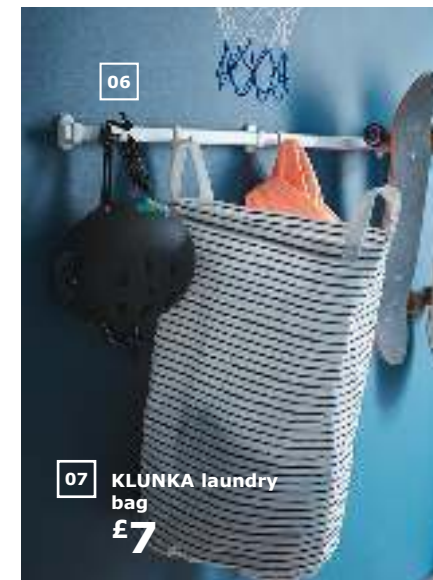

06 VAJERT indoor/outdoor rail with 4 hooks
£10

07 KLUNKA laundry bag
£7

1. 04 **MICKE desk £60** Painted finish and powder-coated steel. 105×50, H75cm. 802.130.74
2. 05 **LÅNGFJÄLL swivel chair £110** 74.5% polyester, 20% modacrylic, 5.5% cotton. Seat 53×41, H43–53cm. Gunnared blue/white. 092.523.81
3. 06 **VAJERT indoor/outdoor rail with 4 hooks £10** Powder-coated steel and synthetic rubber. 57.5×11.5, H6cm. 703.501.51