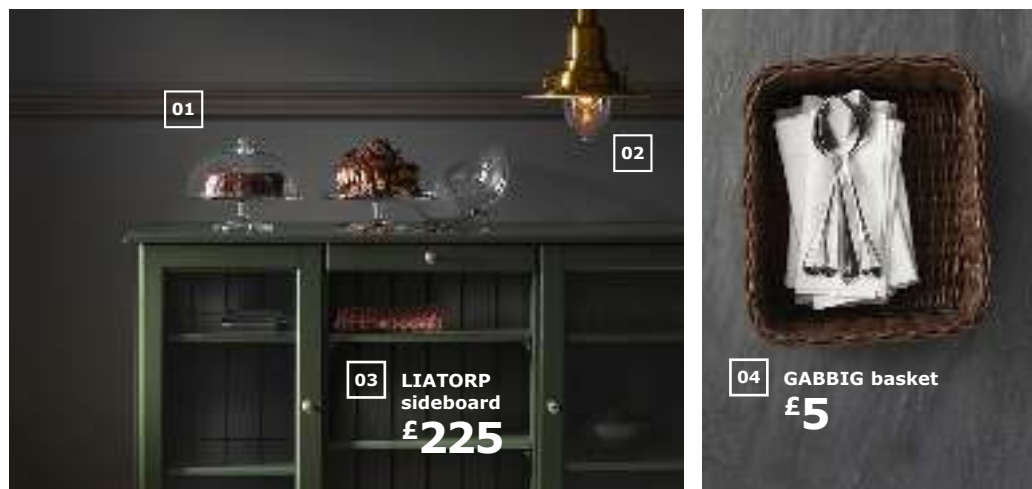

04 GABBIG basket
£5