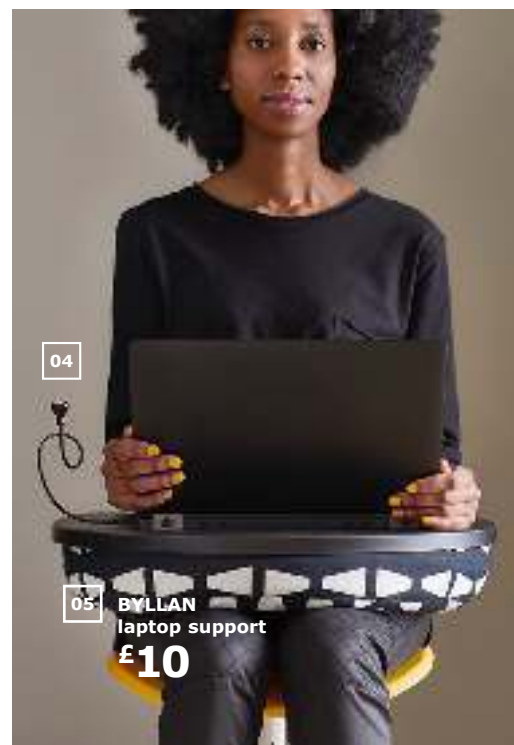

→ **Want to see more design solutions for your home office? Discover our full range at your IKEA store or online at [IKEA.co.uk](https://www.ikea.co.uk)**

Retro style with a modern twist

KULLABERG
swivel chair
£50