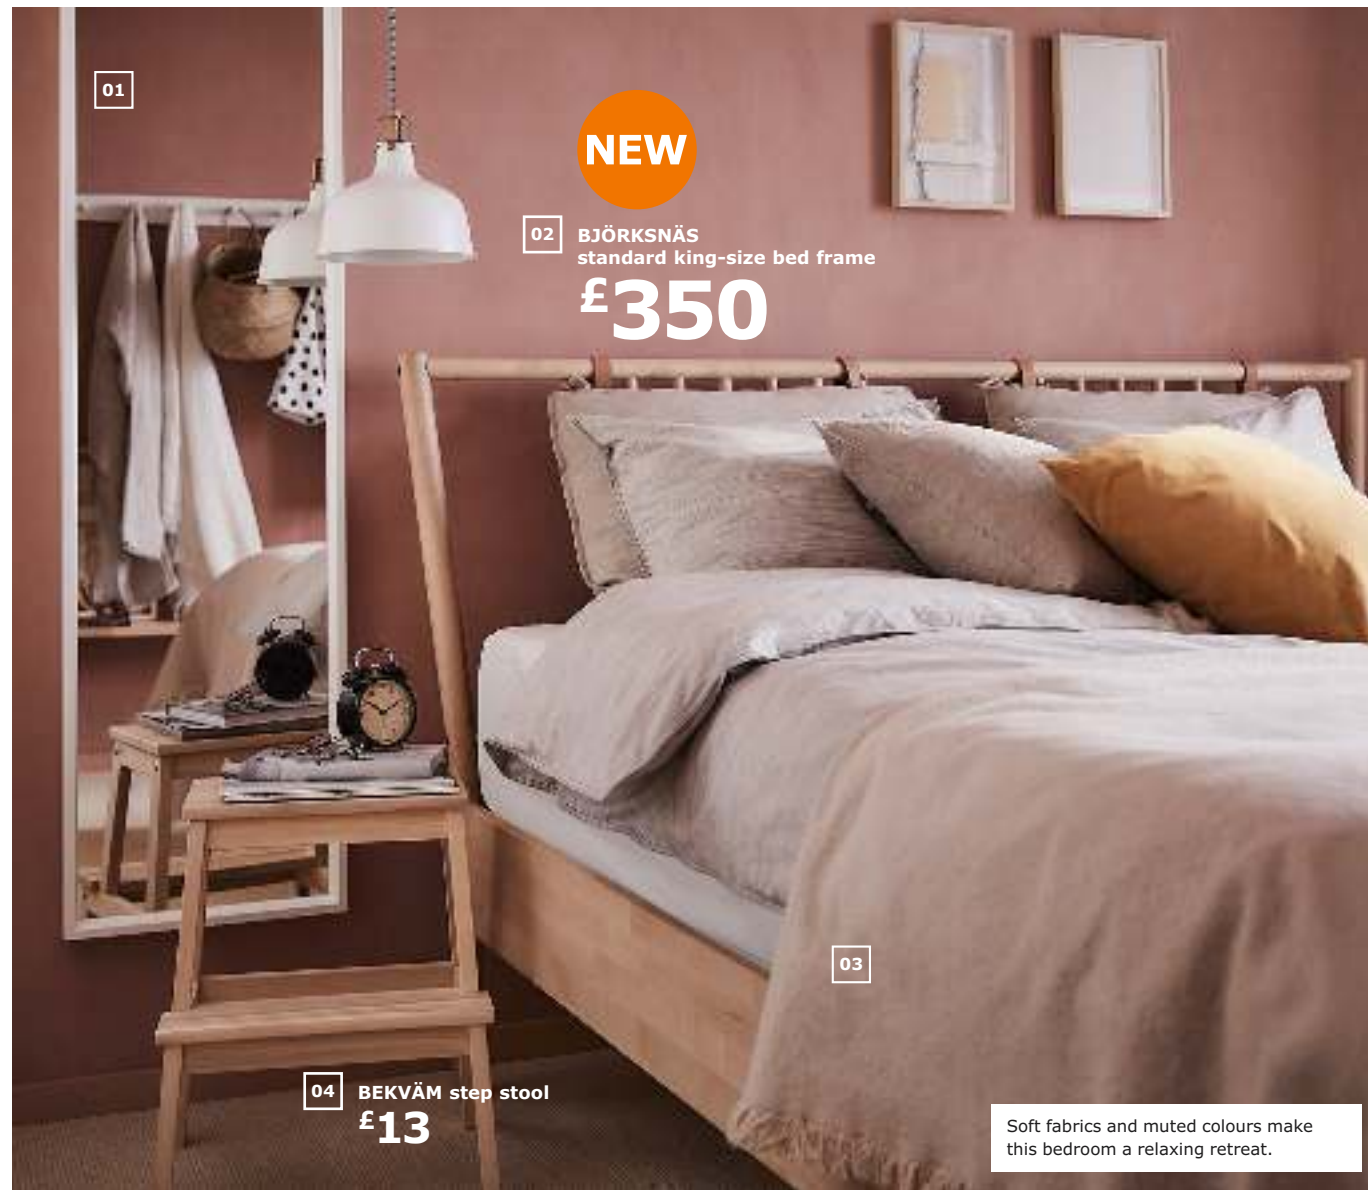

01

NEW

02 BJÖRKNÄS
standard king-size bed frame

£350

03

04 BEKVÅM step stool
£13Soft fabrics and muted colours make
this bedroom a relaxing retreat.

- 01 **NISSDAL mirror £45** Glass and foil finish. 65×150cm. 103.203.17
- 02 **NEW BJÖRKNÄS standard king-size bed frame £350** Clear-lacquered solid birch. 170×214, H109cm. Mattress size: 150×200cm. 192.475.77
- 03 **JOFRID throw £35** 80% cotton and 20% linen. 150×200cm. 603.957.44
- 04 **BEKVÅM step stool £13** Solid birch. 43×39, H50cm. 301.788.79