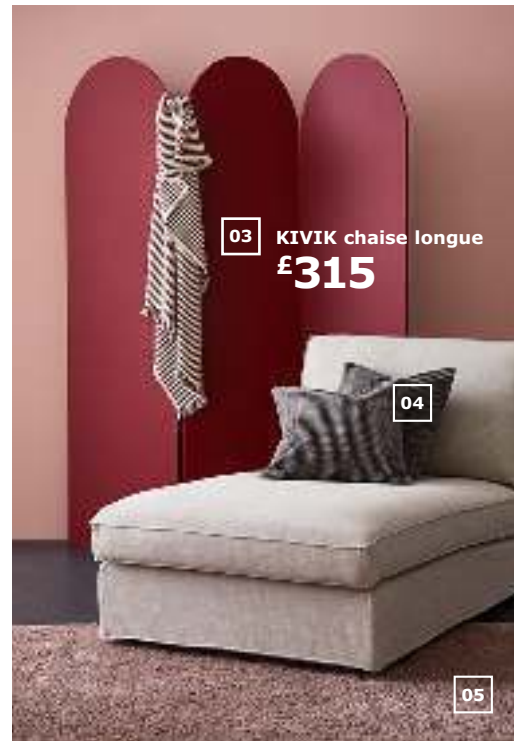

07 VIMLE 3-seat
sofa with chaise longue
£725

08

09

Give your sofa a new lease of life, with a new cover. It can change the whole room.

01 KIVIK 3-seat sofa
£425

02

03 KIVIK chaise longue
£315

04