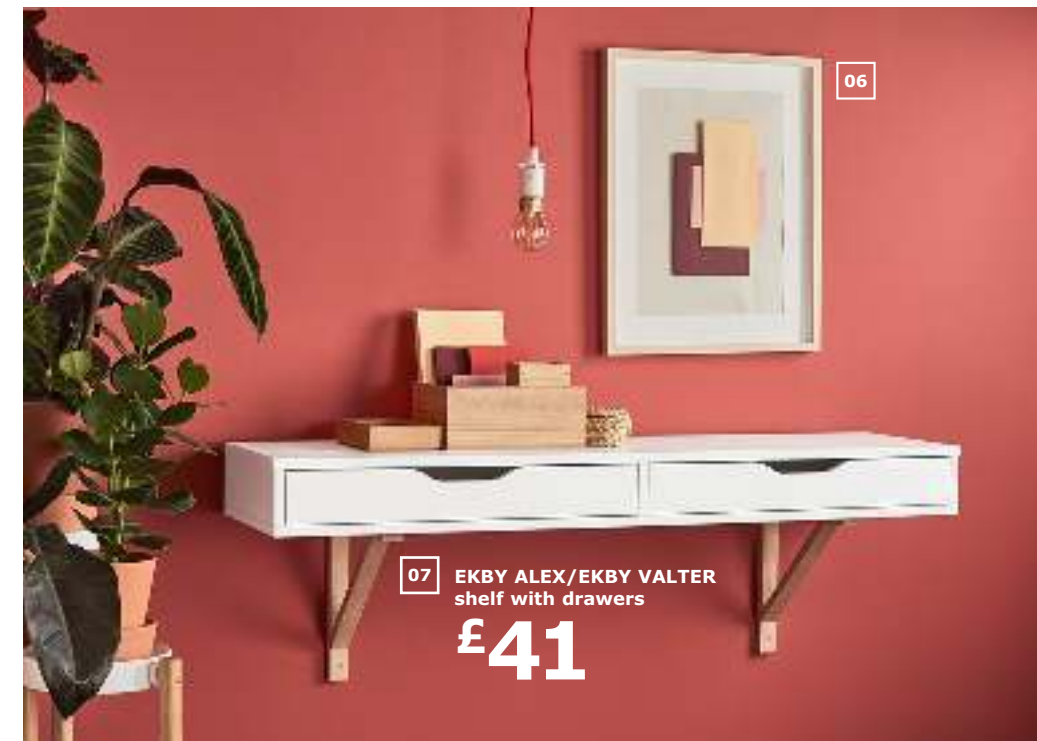

Here's a small selection of ideas to inspire you. See our full range at your IKEA store, or online at [IKEA.co.uk](https://www.ikea.co.uk)

- 01 SVALNÄS wall-mounted storage combination £290** Bamboo and powder-coated steel. 130x35, H176cm. 391.844.37
- 02 PANORERA wall clock £17** Plastic and glass. Ø24cm. 103.741.50
- 03 EKET wall-mounted cabinet combination £75** Foil finish and particle board. 105x25, H70cm. 891.890.60
- 04 TJENA storage boxes with lids £1.50/ea** Paper. 25x18, H15cm. 703.982.14
- 05 SVALNÄS wall-mounted storage combination £240** Powder-coated steel and bamboo. 150x35, H176cm. 691.844.50
- 06 HOVSTA frame £8** Foil finish and plastic. Picture 40x50cm. 203.657.44
- 07 EKBY ALEX/EKBY VALTER shelf with drawers £41** Solid birch and particle board. 119x28cm. 091.007.93