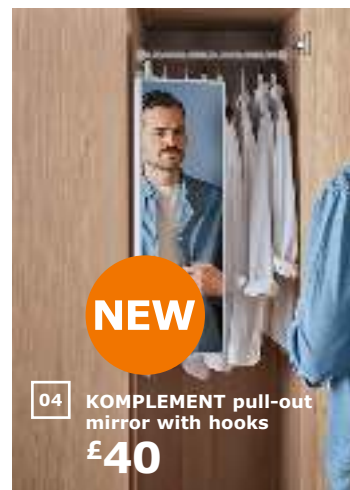

03 URSHULT LED cabinet lighting
£25

04 KOMPLEMENT pull-out mirror with hooks
£40

05 KOMPLEMENT boxes
£15/2pk

06

- 01 PAX/NEXUS wardrobe £335**
Free 10-year guarantee included. Minimum ceiling height 204cm. Foil-finish and stained clear-lacquered oak veneer. 150×60, H201.2cm. White-stained oak effect/NEXUS white-stained oak veneer. Handles and lighting sold separately. 390.256.03