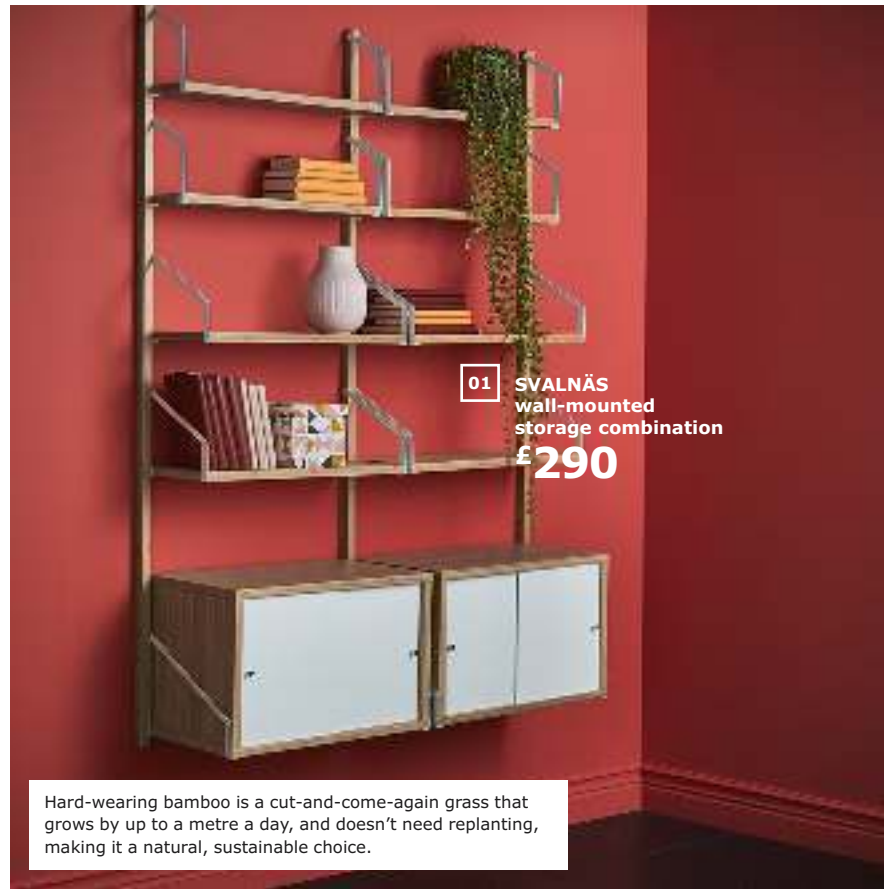

Here's a small selection of ideas to inspire you. See our full range at your IKEA store, or online at [IKEA.co.uk](https://www.ikea.co.uk)

- 01 SVALNÄS wall-mounted storage combination £290** Bamboo and powder-coated steel. 130x35, H176cm. 391.844.37
- 02 PANORERA wall clock £17** Plastic and glass. Ø24cm. 103.741.50
- 03 EKET wall-mounted cabinet combination £75** Foil finish and particle board. 105x25, H70cm. 891.890.60
- 04 TJENA storage boxes with lids £1.50/ea** Paper. 25x18, H15cm. 703.982.14
- 05 SVALNÄS wall-mounted storage combination £240** Powder-coated steel and bamboo. 150x35, H176cm. 691.844.50
- 06 HOVSTA frame £8** Foil finish and plastic. Picture 40x50cm. 203.657.44
- 07 EKBY ALEX/EKBY VALTER shelf with drawers £41** Solid birch and particle board. 119x28cm. 091.007.93