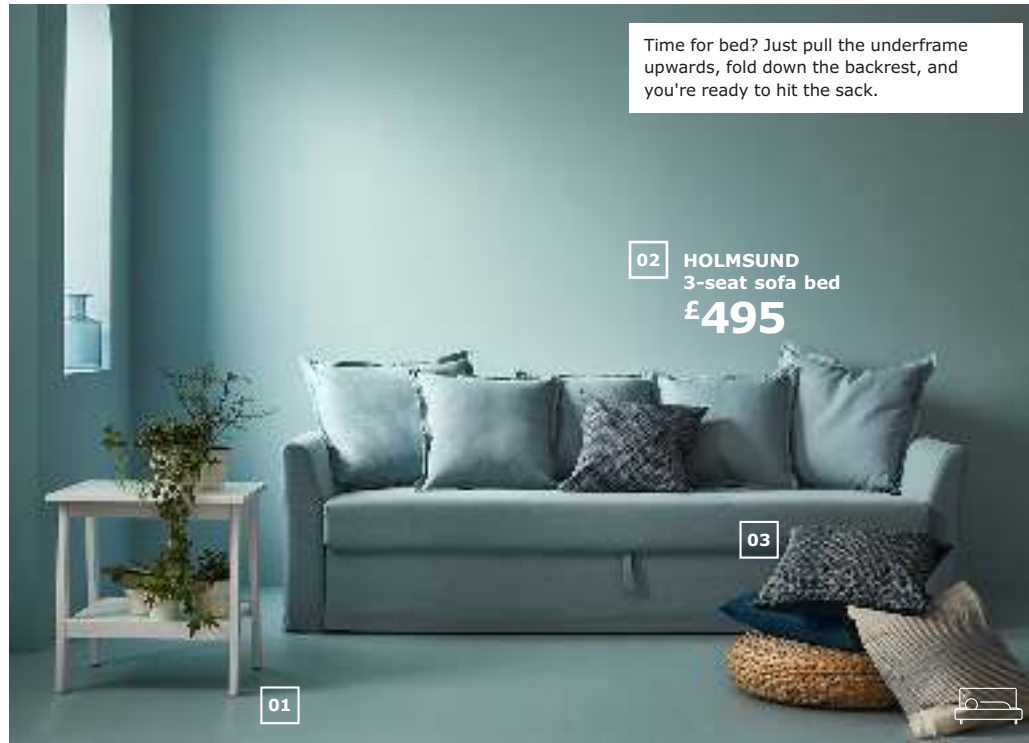

04 **BLÅRIPS** double duvet cover
and 2 pillowcases
£35

02 **HOLMSUND**
3-seat sofa bed
£495

03

01