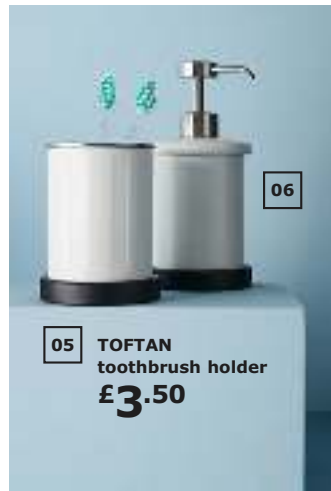

→ **Not every bathroom is turquoise. Find the ideal designs to suit your own bathroom at your IKEA store or online at [IKEA.co.uk](https://www.ikea.co.uk)**

05 TOFTAN toothbrush holder
£3.5007 FÄLAREN bath mats
£5/ea