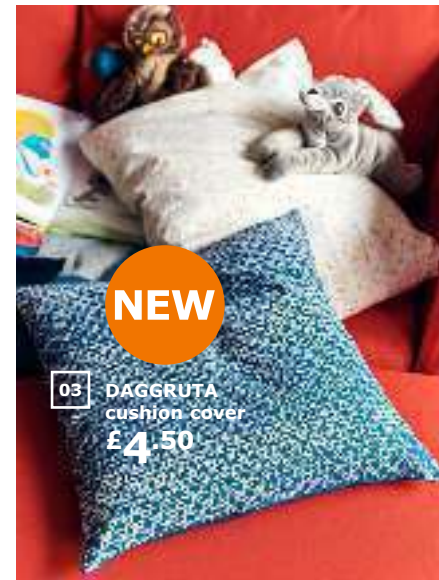

→ Create a style you love. Discover all of our products at the **IKEA store or online at IKEA.co.uk**

01 MÅLA paper
£5

02

04

03 NEW
DAGGRUTA
cushion cover
£4.50

05 EKEDALEN bench
£75

Waste not, want not. A multi-use bench can be a seat, or a side table when needed. Using the space beneath for handy storage will make tidy-up time child's play.