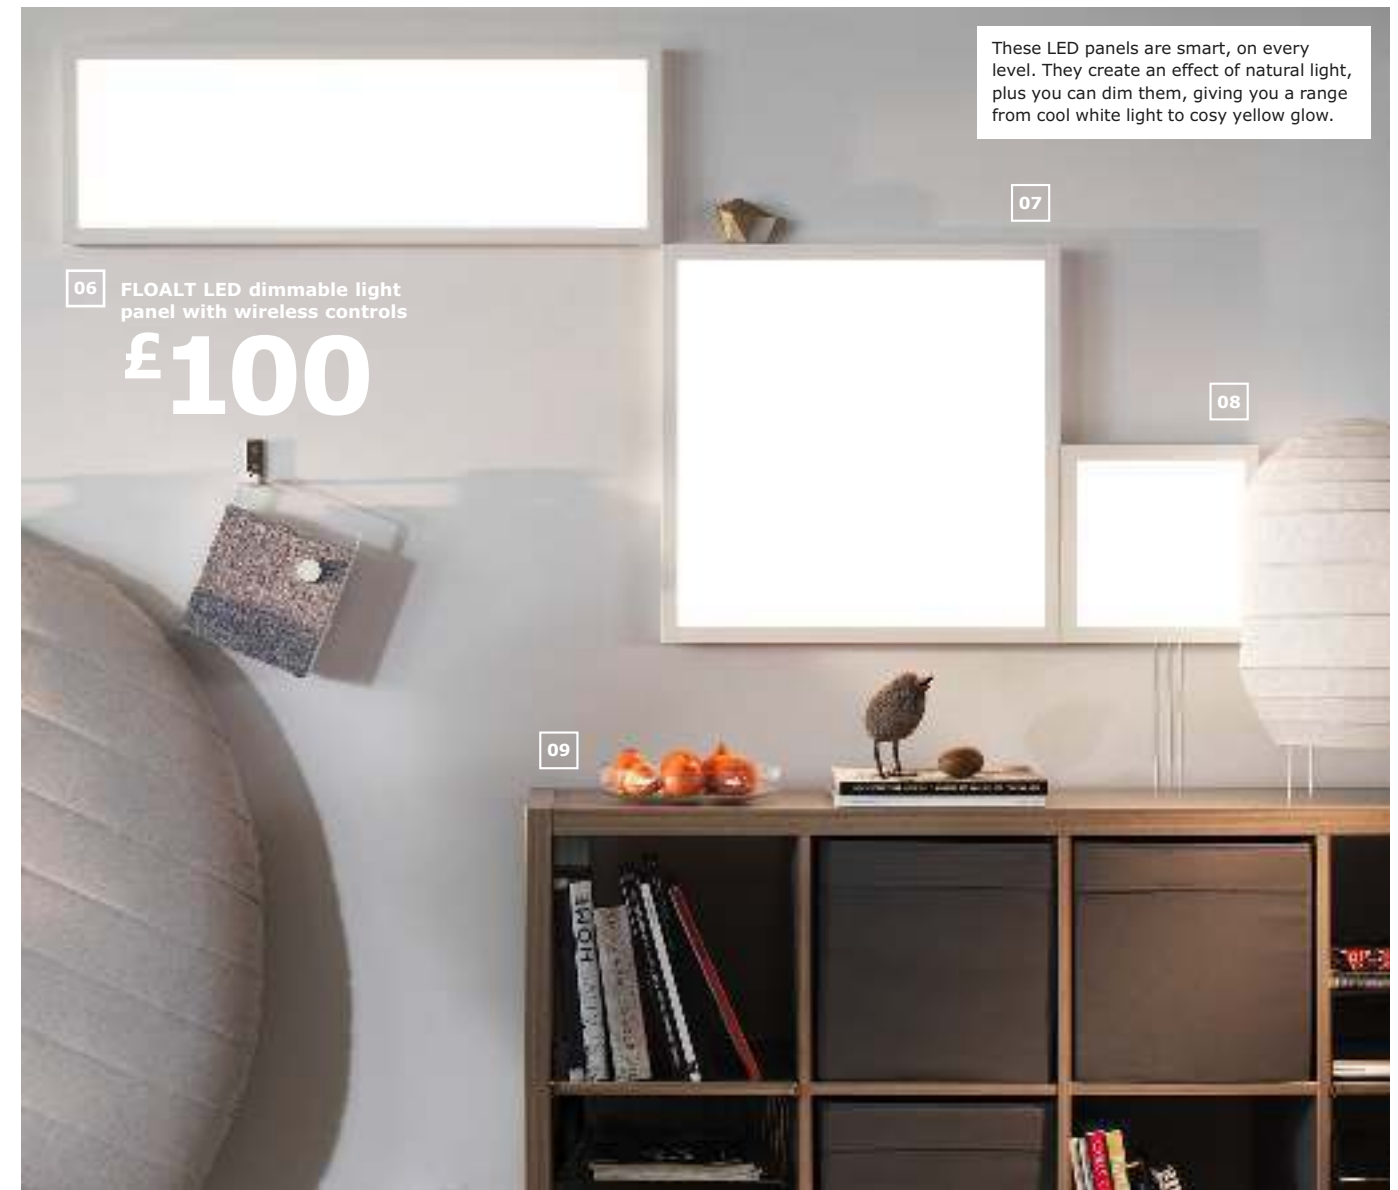

These LED panels are smart, on every level. They create an effect of natural light, plus you can dim them, giving you a range from cool white light to cosy yellow glow.

07

06 **FLOALT LED dimmable light panel with wireless controls**
£100

08

09

1. 09 **TIDVATTEN bowl £6** Glass. Ø26cm. 103.359.98

Turn lights on without having to leave that very comfy sofa. Instruct them to come on while you're out, or away on holiday, for security. Smart lighting makes it all possible.

1. → If you've got it all home, but now you're not convinced it's just right for you, our 365-day returns policy has you covered. For more info, see p282