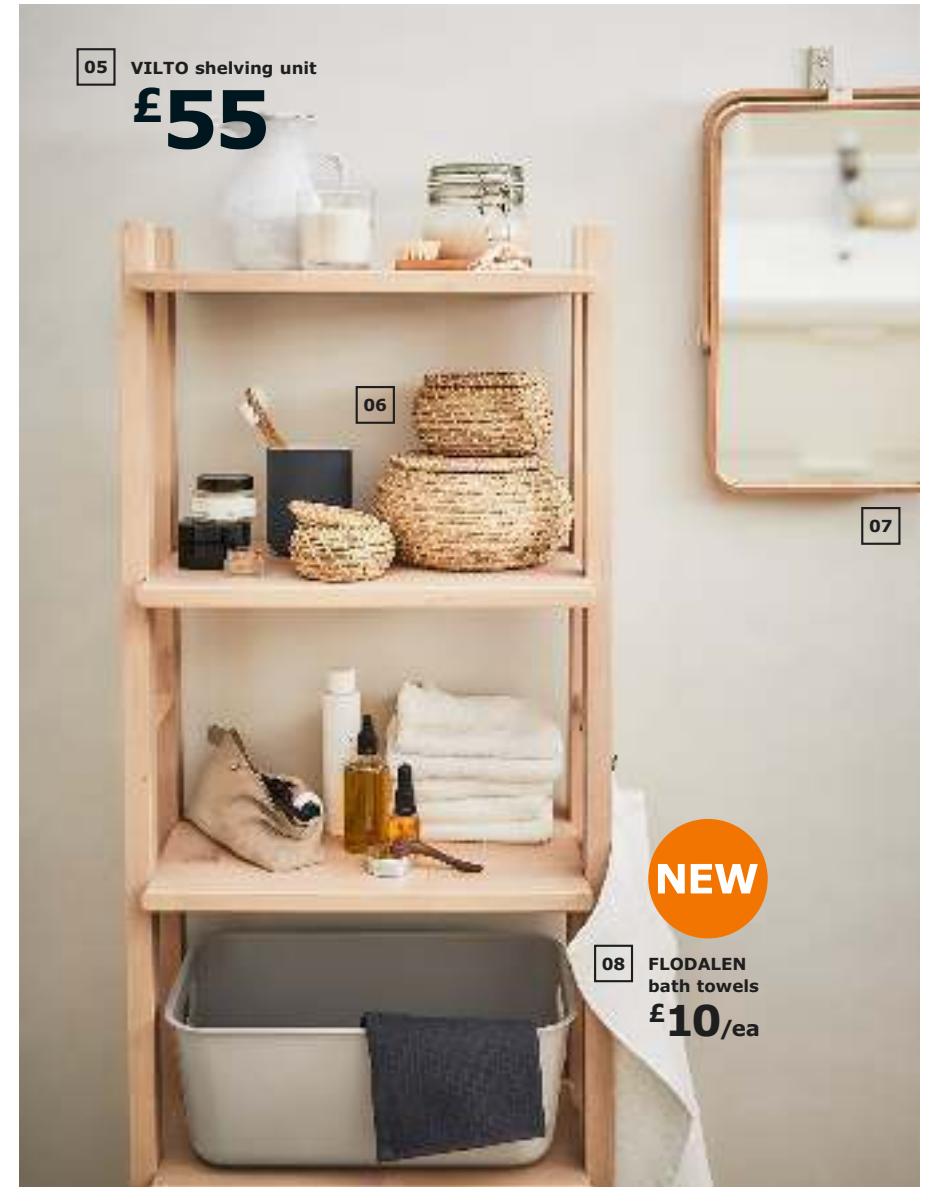

**NEW
LOWER
PRICE**

01 GODMORGON mirror ~~£20~~
£13

02

03 GODMORGON/ODENSVIK
2-drawer washstand
£150

04 BROGRUND shower set with thermostatic mixer
£165

09 VILTO storage stool
£25

05 VILTO shelving unit
£55