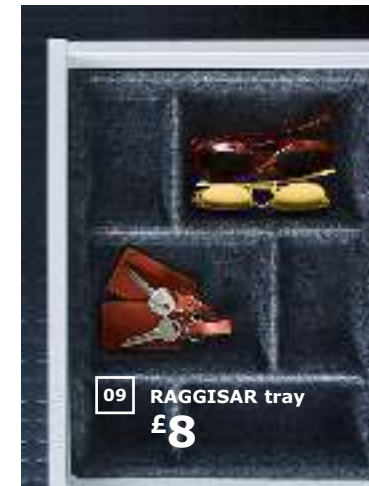

09 RAGGISAR tray
£8