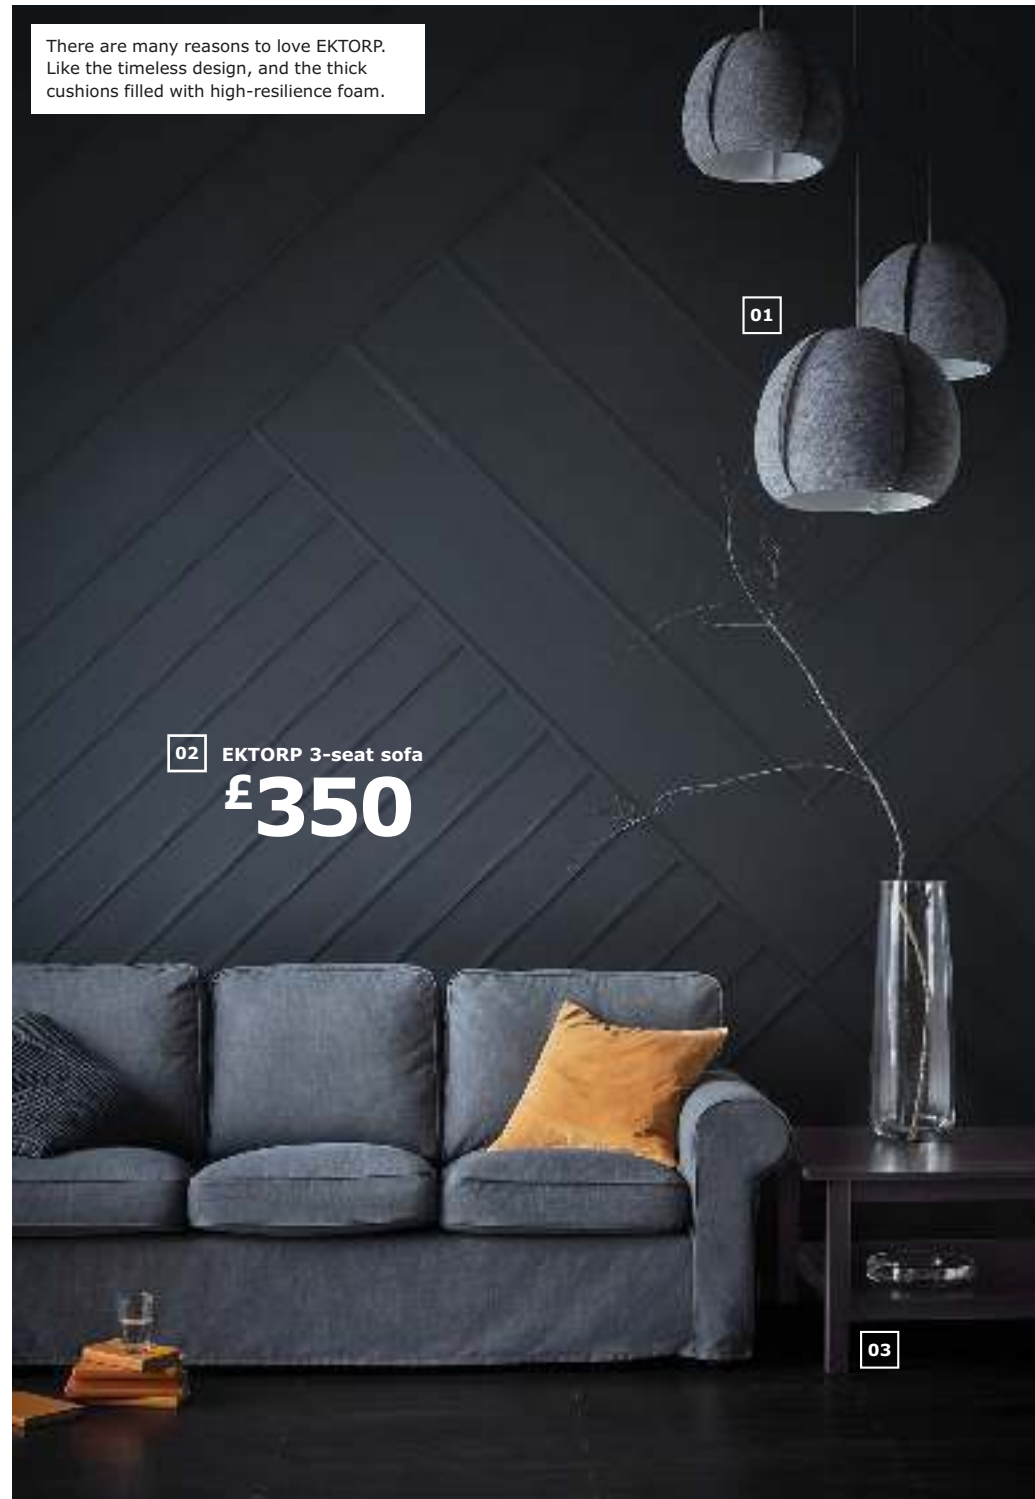

There are many reasons to love EKTORP. Like the timeless design, and the thick cushions filled with high-resilience foam.

01

02 EKTORP 3-seat sofa
£350

03

01 **VINTERGATA pendant lamps**
£25/ea Polyester, plastic and steel. Ø42cm. IKEA. Model T1629 VINTERGATA. This luminaire is compatible with bulbs of energy classes A++ to D. 203.424.70

02 **EKTORP 3-seat sofa £350**
Cover: 75% polyester, 19% modacrylic, 6% cotton. 218×88, H88cm. Nordvalla dark grey. 691.292.32

03 **HEMNES coffee table £95** Stained clear-lacquered solid pine. 90×90, H46cm. 101.762.92

04 **DORTHE cushions £13/ea**
Fabric: acrylic and cotton. Filling: 100% duck feather. 50×50cm. 403.838.41

05 **NEW ODDRUN throw £10** 100% cotton. 130×170cm. 303.957.93

06 **LERSTA floor/reading lamp £12**
Aluminium. H131cm. IKEA. Model G0523-1 LERSTA. This luminaire is compatible with bulbs of energy classes A++ to D. 601.109.01

07 **STRANDMON wing chair £180**
Cover: 75% polyester, 19% modacrylic, 6% cotton. 82×96, H101cm. Nordvalla dark grey. 703.598.30

08 **STRANDMON footstool £55** Cover: 75% polyester, 19% modacrylic, 6% cotton. 60×40, H44cm. Nordvalla dark grey. 103.004.18

09 **GUALÖV storage table £40**
Powder-coated steel. Ø60, H47cm. 703.403.79

10 **TULLSTA armchair £110**
Cover: 100% cotton. 80×70, H77cm. Blekinge white. 092.894.31

→ Just let us know what product you'd like and we can pick and deliver it for you. For more info, see p281