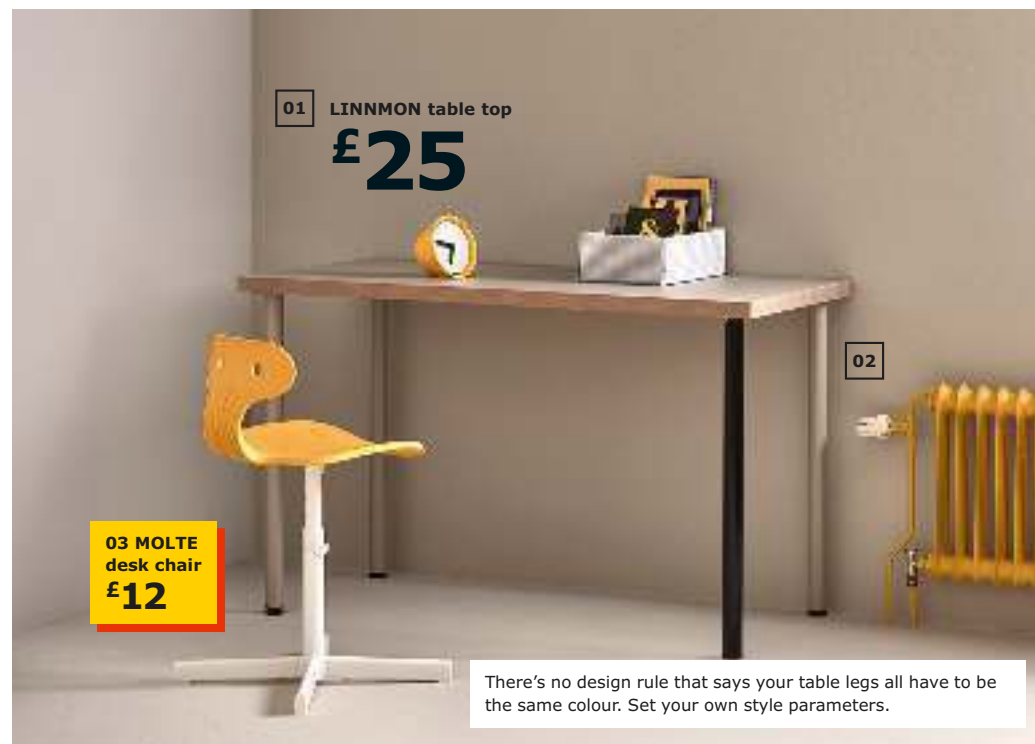

01 **LINNMON table top £25** Painted finish. 120×60cm. 703.537.34

02 **ADILS legs £2.50/ea** Powder-coated steel. H70cm. Beige. 803.537.43 Black. 702.179.73

03 **MOLTE desk chair £12** Plastic and powder-coated steel. Seat 39×36, H38–51cm. 503.085.87

04 **JANSJÖ LED USB lamp £2** IKEA. Model JANSJÖ B1206. This luminaire contains built in LED lamps of energy classes A++ to A which cannot be changed in the luminaire. 702.912.32

05 **BYLLAN laptop support £10** 100% cotton and plastic. 51×38, H8cm. Ebbarp black/white. 904.035.11

06 **SKÅDIS pegboard £8** Painted fibreboard. 36×56cm. 503.208.05

07 **SKÅDIS containers £2/ea** Powder-coated steel. 7.5×8cm. 203.207.98

→ **Want to see more design solutions for your home office? Discover our full range at your IKEA store or online at [IKEA.co.uk](https://www.ikea.co.uk)**