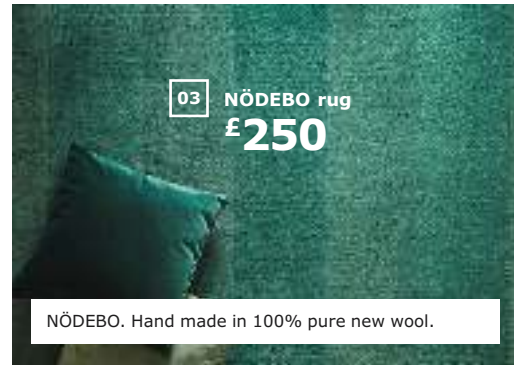

03 **NÖDEBO rug**
£250

NÖDEBO. Hand made in 100% pure new wool.