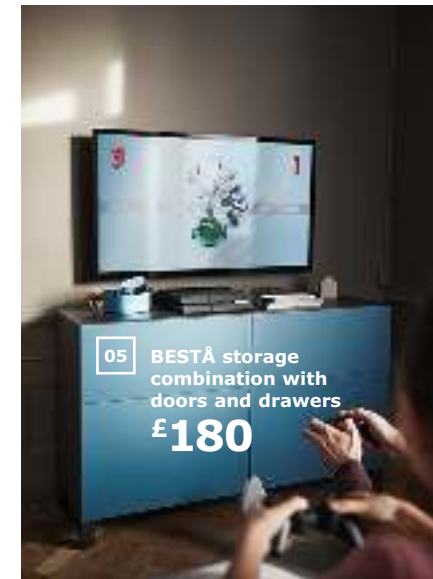

05 BESTÅ storage
combination with
doors and drawers
£180