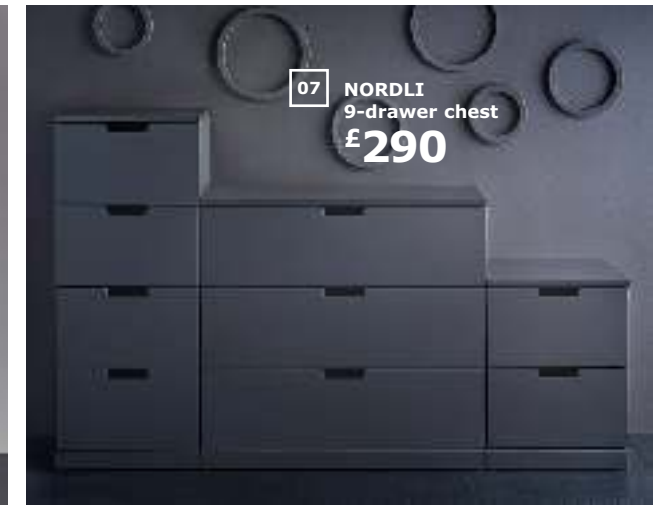

07 NORDLI 9-drawer chest
£290