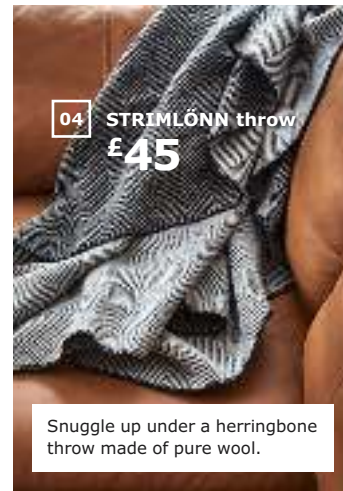

04 **STRIMLÖNN** throw
£45

Snuggle up under a herringbone throw made of pure wool.

02 **JOHANNE** throw
£25

NEW