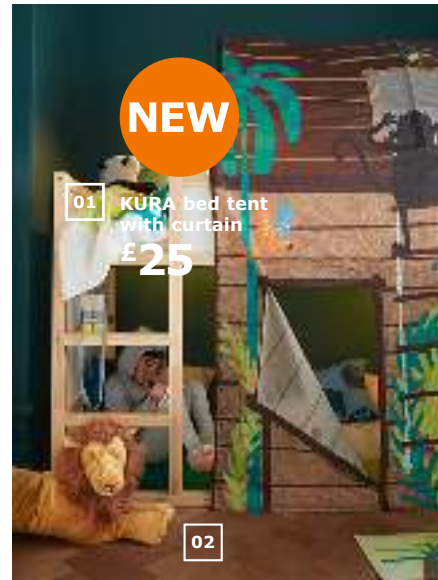

NEW

01 **KURA bed tent with curtain**
£25

02