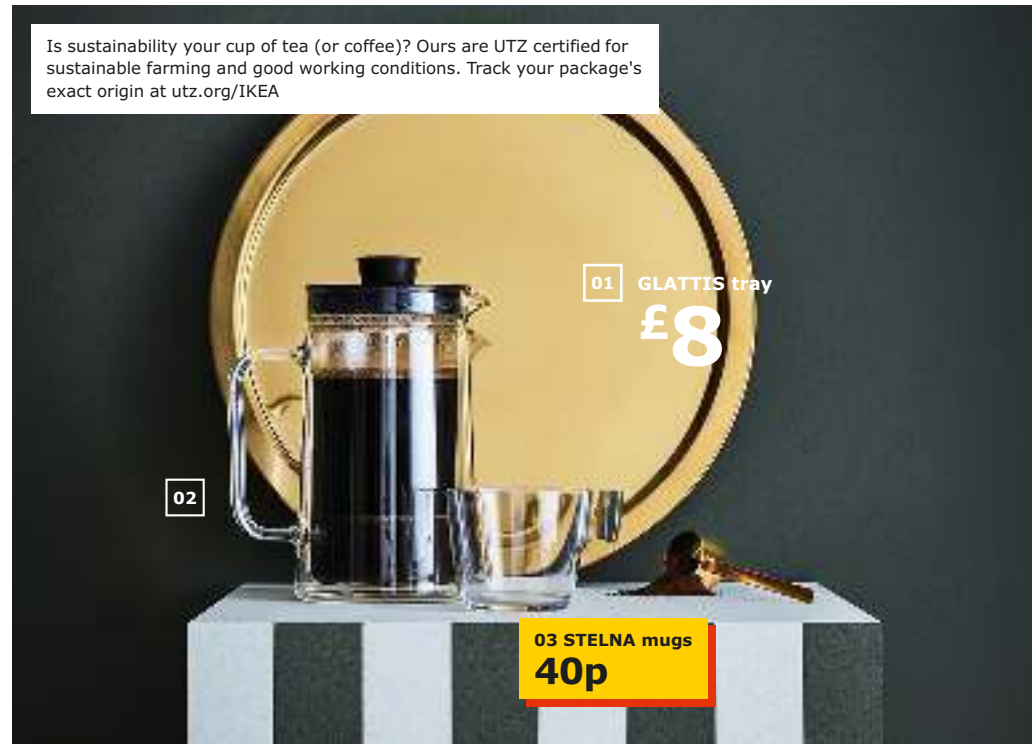

Is sustainability your cup of tea (or coffee)? Ours are UTZ certified for sustainable farming and good working conditions. Track your package's exact origin at [utz.org/IKEA](https://www.utz.org/IKEA)

01 **GLATTIS tray £8** Stainless steel.
Ø38cm. 703.501.13

02 **EGENTLIG double-walled coffee/
tea maker £19** Glass, stainless steel
and plastic. 0.9L. 903.589.76

03 **STELNA mug 40p** Tempered glass.
230ml. 702.589.11

04 **RIKLIG teapot £9** Glass, stainless
steel and plastic. 1.5L. 901.500.71

05 **ÖVERST 3-piece metal filter
coffee set £7** Stainless steel.
903.602.34

06 **FASCINERA chopping board £5**
Solid mango wood. 28×19, H1.8cm.
403.934.87

07 **IKEA 365+ mug £1.75** Tempered
glass. 360ml. 902.797.24

Put all your (eggs) in one basket

RISATORP
basket
£10

RISATORP basket £10 Powder-coated steel and
clear-lacquered birch veneer. 25×26, H18cm. 902.816.18