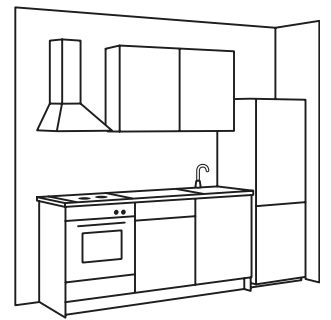

1. 06 **KNOXHULT kitchen**
   Free 2-year guarantee included.
   Included in the price: 1 wall
   cabinet with doors, 1 base
   cabinet with doors/drawer,
   FYNDIG sink, LILLVIKEN waste
   trap/strainer, LAGAN tap and
   BAGGANÄS handles/knobs.
   This price excludes appliances.

£243

For more information or additional
services, see page 281

1. 07 **KNOXHULT range. Kitchen wall
   cabinet with doors £45** Melamine
   foil. 120×31, H75cm. 903.267.92
2. 08 **Base cabinet with doors/drawer
   £117** Worktop included. 182×61,
   H90cm. 703.267.88

→ We have plenty
more in store for
you. Come along
and pick up a copy
of our 68-page
Kitchen brochure,
or view it online at
IKEA.co.uk