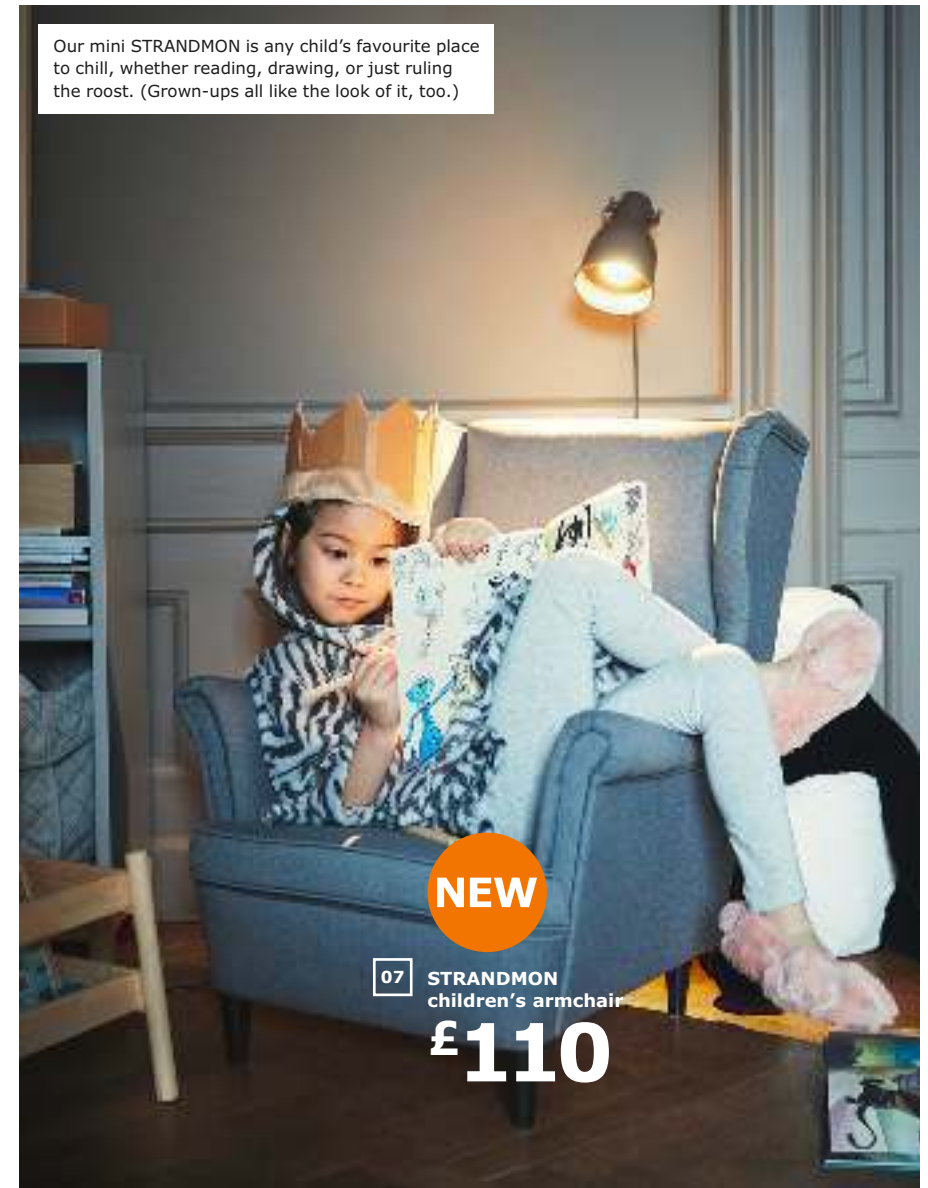

Our mini STRANDMON is any child's favourite place to chill, whether reading, drawing, or just ruling the roost. (Grown-ups all like the look of it, too.)

NEW

07 STRANDMON
children's armchair
£110

1. **07 NEW STRANDMON children's armchair £110** Recommended from age 3 years. Cover: 73% polyester, 20% modacrylic, 7% cotton. 56×62, H71cm. Vissle grey. 303.925.44