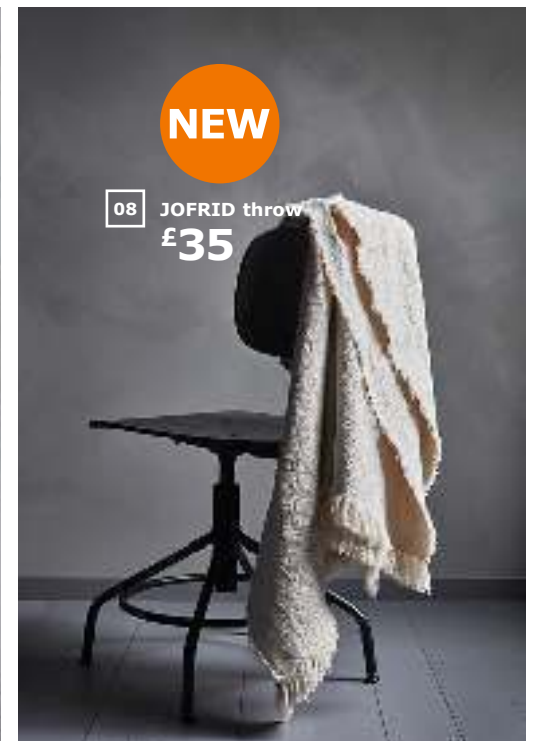

NEW
08 JOFRID throw
£35