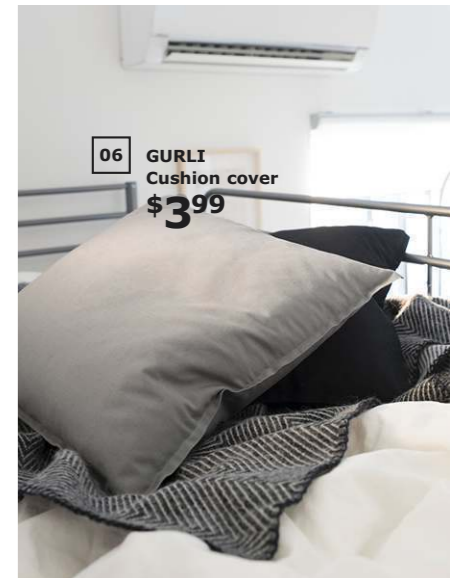

04 VIGGJA Tray stand  
\$19<sup>99</sup>

05 IKEA PS 2017 Table lamp  
\$34<sup>99</sup>\*

06 GURLI Cushion cover  
\$3<sup>99</sup>

- 01 SVÄRTA Twin loft bed frame \$169 Remember! Never allow a child under 6 years on the upper bunk. Mattress sold separately. Powder-coated steel. RA. W40½×L78×H73¼". 102.479.87
- 02 EKEBOL Sofa \$399 Includes 10-year limited warranty. See page 283 for details. Smart shelves for storage on all sides of the sofa. The steel mesh can be used to store things by hanging them up. Cotton/linen removable, washable cover. Imported. RA.