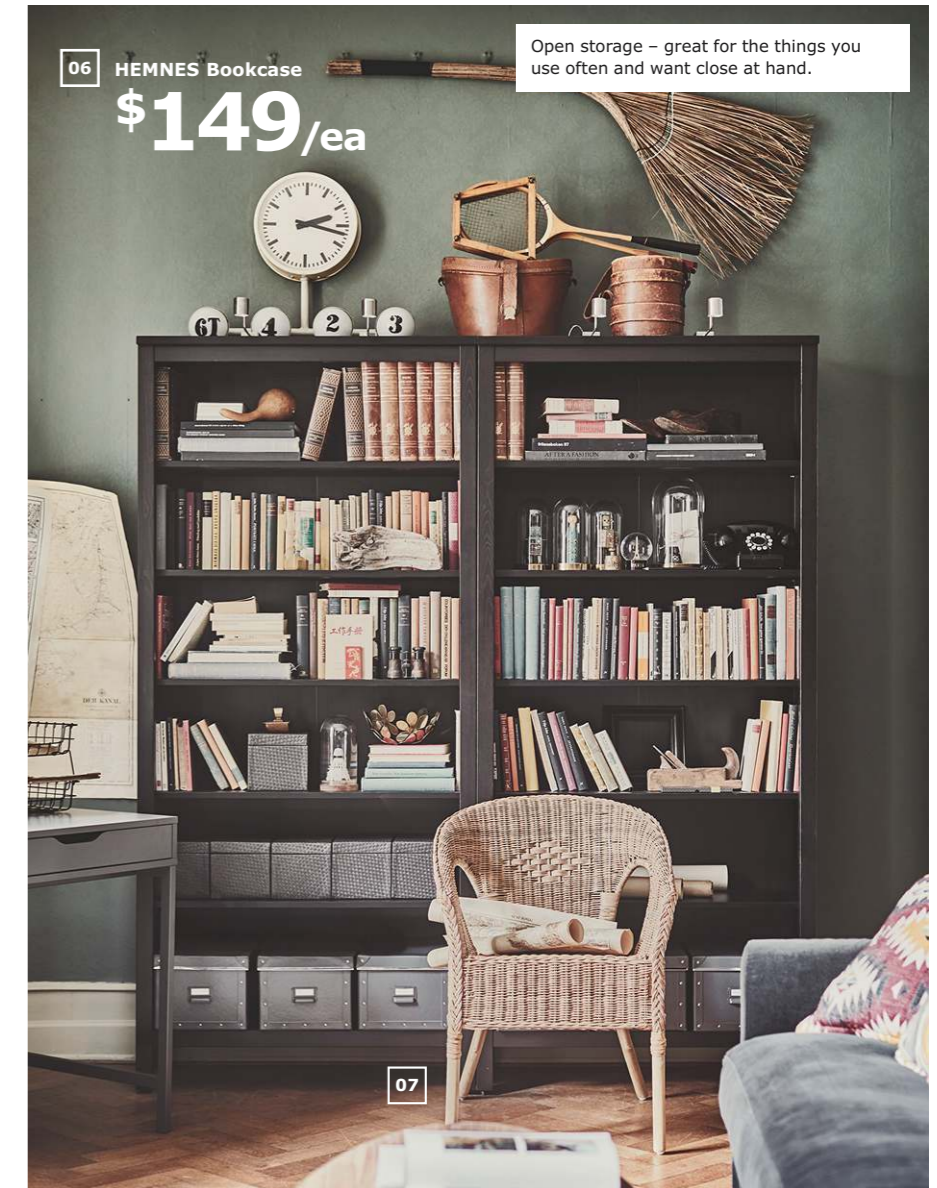

1. 03 FJÄLLBERGET Conference chair $199 100% polyester cover. Imported. RA. Seat W16½×D15¾×H16¾–22". Black stained ash veneer/Gunnared dark gray 403.964.19 603.113.39
2. 04 STOCKHOLM Bowl $19.99 Stainless steel. H4". 603.113.39
3. 05 TOBIAS Chair $79 Chrome-plated steel and plastic. RA. W21¾×D22×H32¼". 803.496.71
4. 06 HEMNES Bookcase $149/ea Stained, clear lacquered solid pine. Max load 66 lbs/shelf.

1. 07 AGEN Armchair $79.99 Clear lacquered bamboo and rattan. W22¾×D22×H31½". 500.583.76

RA=Requires Assembly