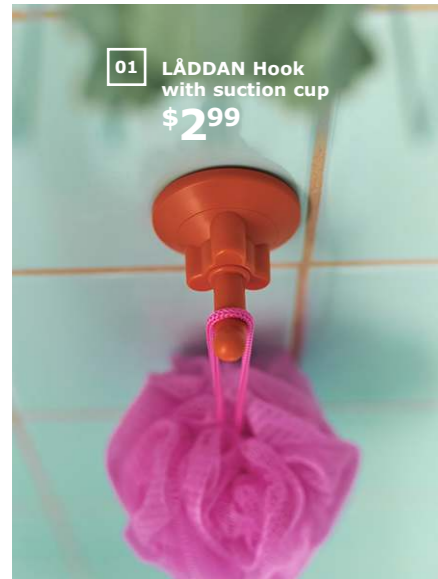

01 LÅDDAN Hook with suction cup
with suction cup
$2.99