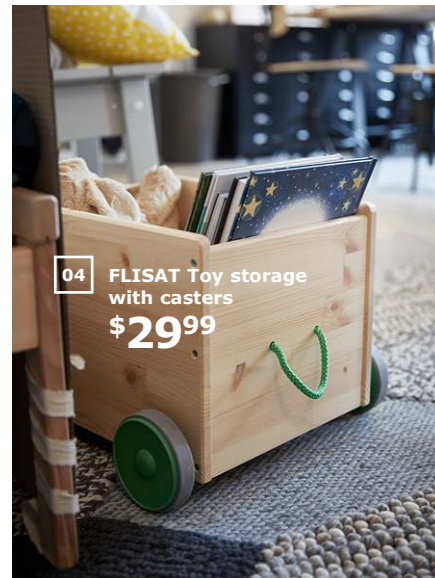

RA=Requires Assembly

→ **This bed may not be heavy, but we can still arrange delivery for you. See page 281 or [IKEA-USA.com/services](https://www.ikea.com/us/en/services) for details.**

- 01 LJUSA LED flashlight, hand-powered \$6.99 Recommended for ages 3 years and older. ABS plastic. L6¾". 301.908.57
- 02 SUNDVIK Extendable bed frame with slatted bed base, white \$169 Includes LURÖY slatted bed base. Mattress sold separately. Stained, clear lacquered solid pine. RA. W42½xL50-77½xH31½". 690.460.72