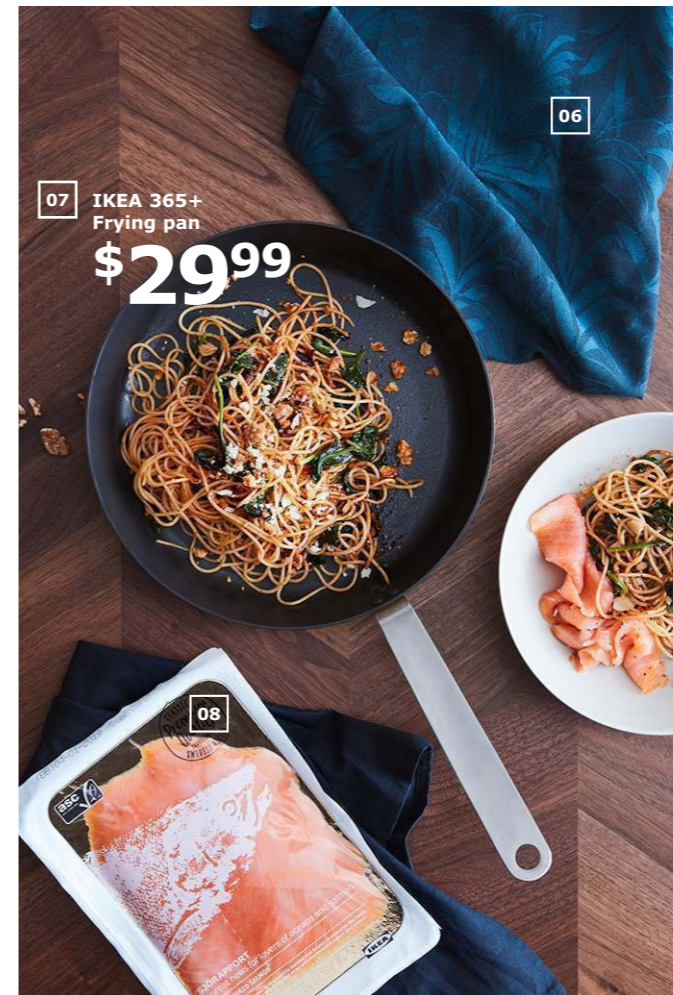

07 IKEA 365+
Frying pan
$29.99

08

06