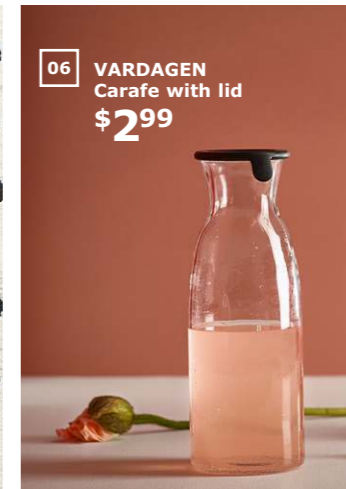

06 VARDAGEN Carafe with lid
$2.99