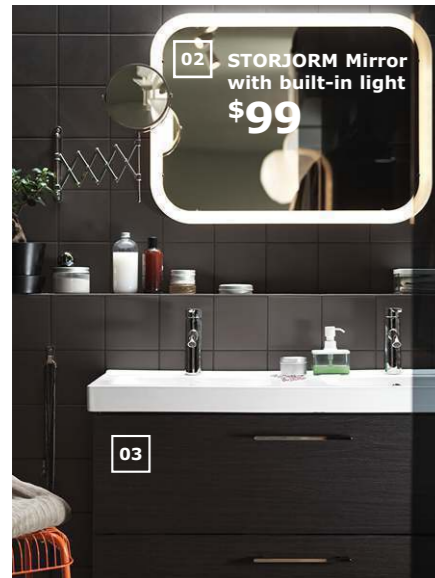

02 STORJORM Mirror
with built-in light
$99

03