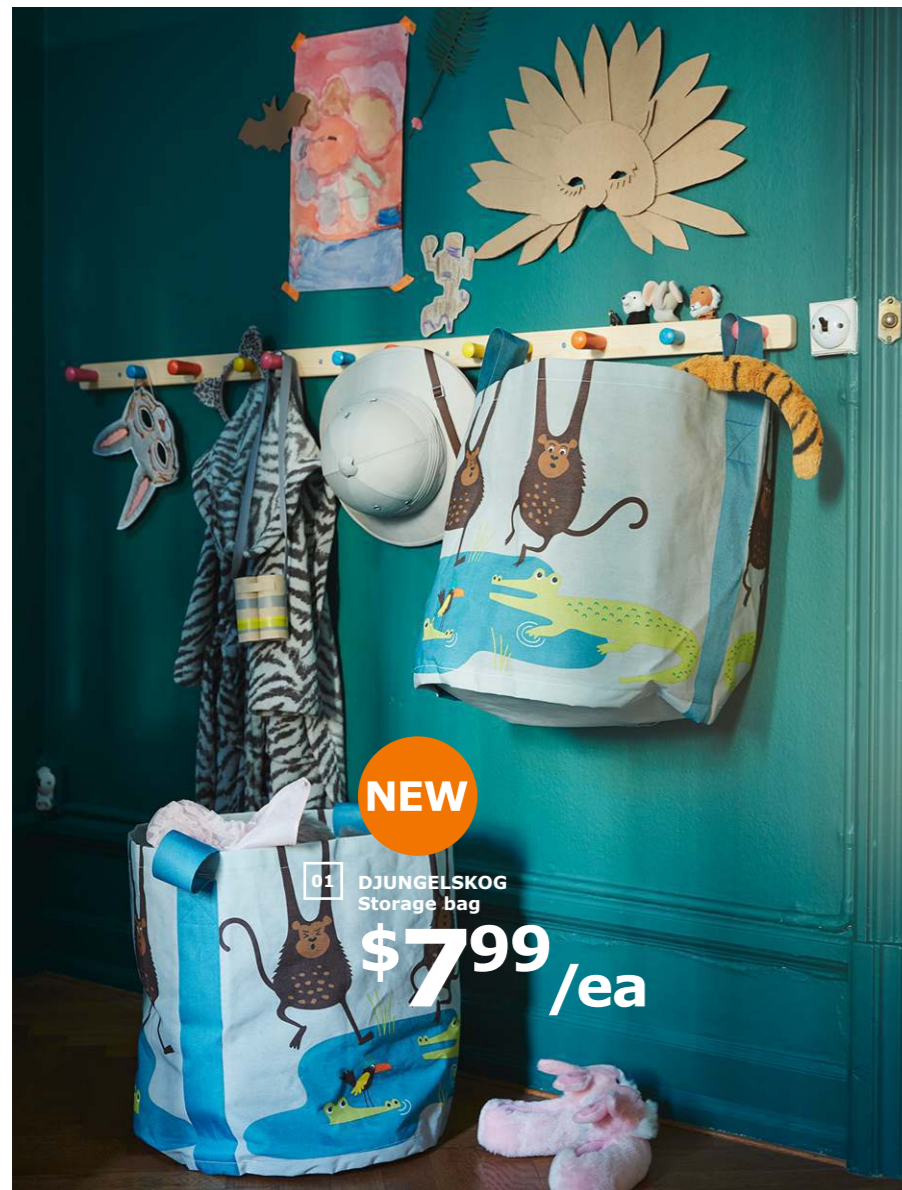

→ For safety, make sure you secure any tall pieces like this locker to the wall.

Holds the things that you hold dear

FJÄLLBO  
Shelf unit  
\$69.99

FJÄLLBO Shelf unit\* \$69.99 Stained, clear lacquered solid pine and powder-coated steel. Max load 37 lbs/shelf. Requires assembly. W19¾xD14⅞xH53½". 703.421.99