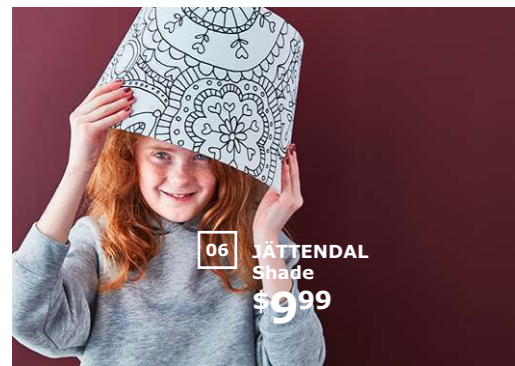

06 **JÄTTENDAL**
Shade
$9⁹⁹