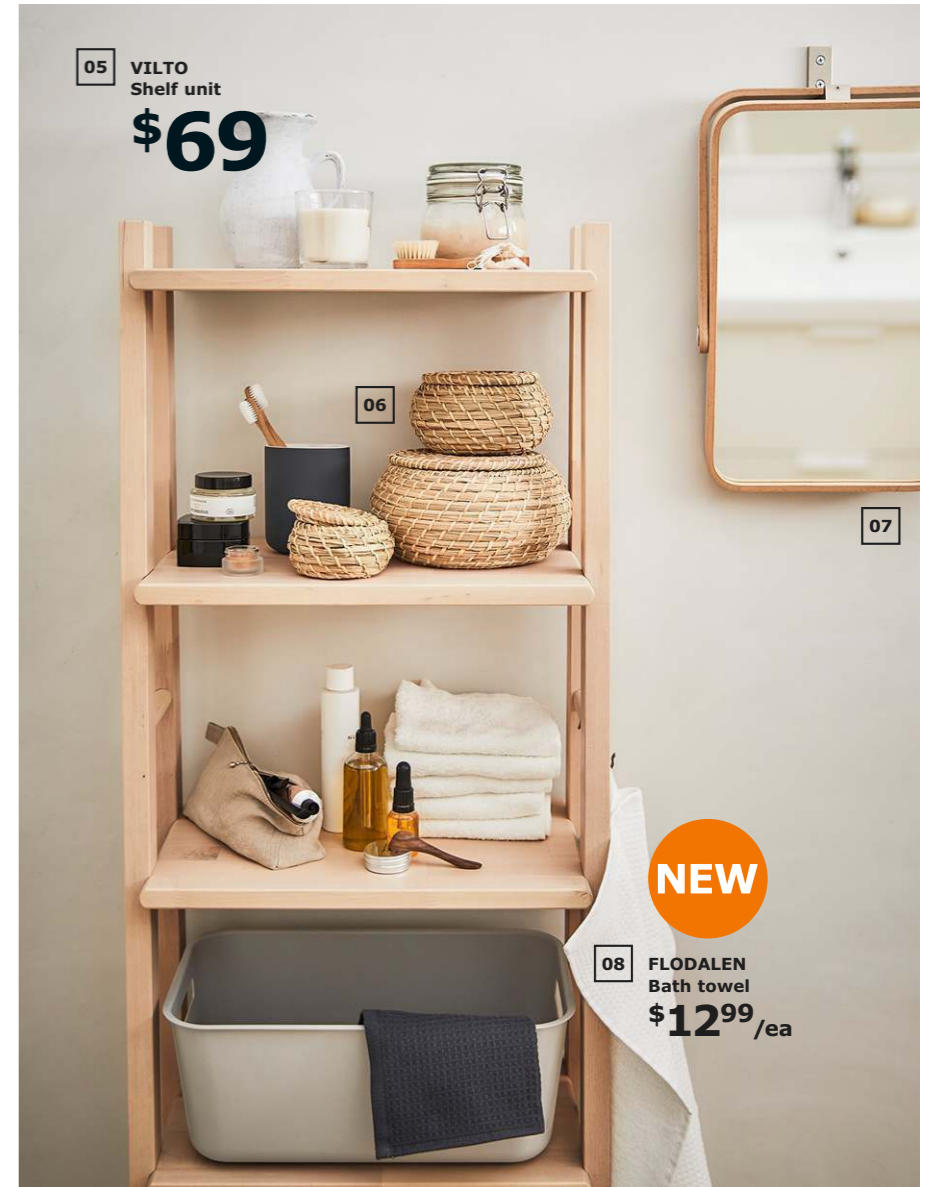

01 **GODMORGON**  
Mirror  
**\$24<sup>99</sup>**

02

03 **GODMORGON/ODENSVIK**  
Cabinet with sink  
**\$199/ea**

04 **BROGRUND** Showerhead  
with thermostatic faucet  
**\$89**

09 **VILTO**  
Storage stool  
**\$34<sup>99</sup>**