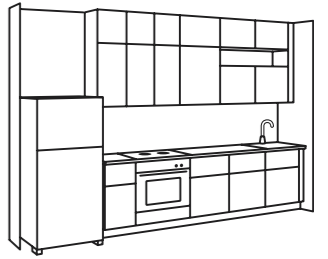

01

NEW

02 MELHOLT  
Rug, flatwoven,  
W4'4" x L6'5"  
\$79<sup>99</sup>

03 APTITLIG  
Butcher block  
\$19<sup>99</sup>

04 SLUTEN Place mat  
\$1<sup>99</sup>

01 SEKTION/ASKERSUND/VEDDINGE  
Kitchen

What's included in the price?  
See page 285.