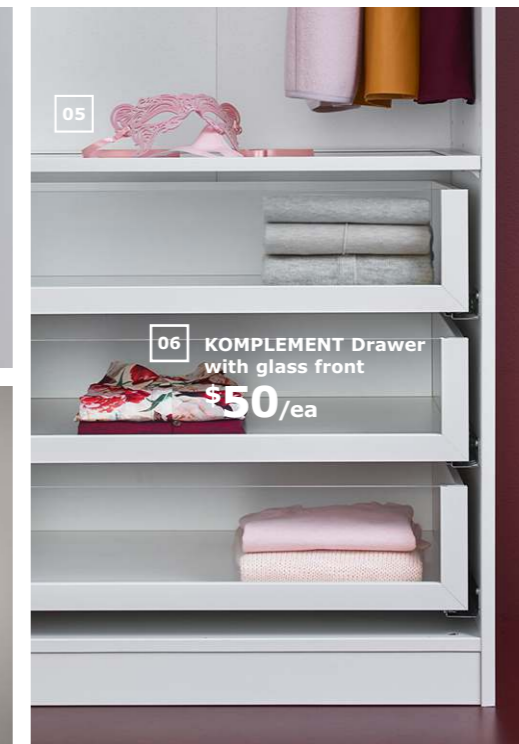

04

07 SKUBB Storage case, W27 $\frac{1}{4}$ "x D21 $\frac{3}{4}$ "x H7 $\frac{1}{2}$ "  
**\$6<sup>99</sup>**/ea

05

06 KOMPLEMENT Drawer with glass front  
**\$50**/ea

11 MALM Dressing table  
**\$169**

09 LEDSJÖ LED wall lamp  
**\$49<sup>99</sup>**/ea