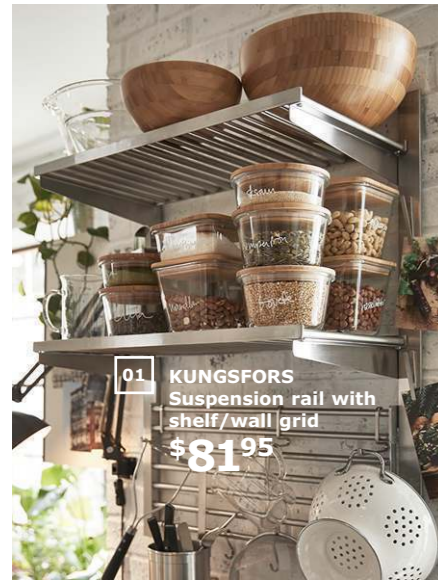

→ Want more options for this look? Check out [IKEA-USA.com](https://www.ikea.com/us/en) or your local store.

01 KUNGSFORS  
Suspension rail with  
shelf/wall grid  
\$81.95

02  
03 BRANKIS Basket  
\$14.99