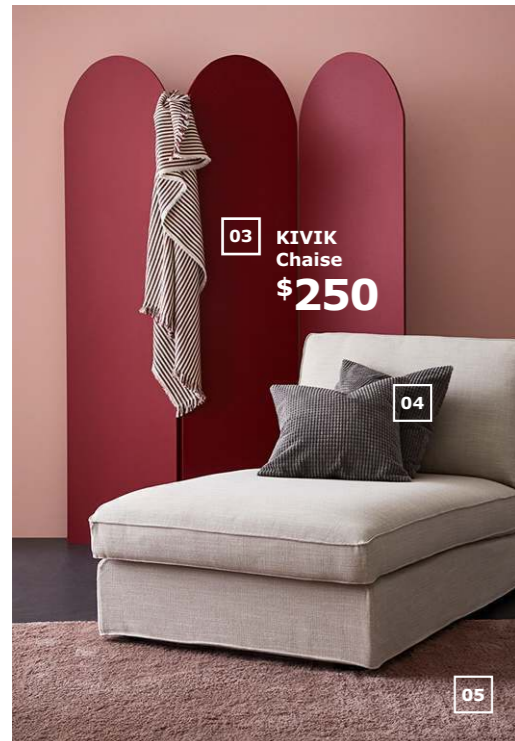

08

09

Give your old sofa new life by changing the cover. Why not make it bright red?

01 KIVIK Sofa  
**\$499**

02

03 KIVIK  
Chaise  
**\$250**

04

05