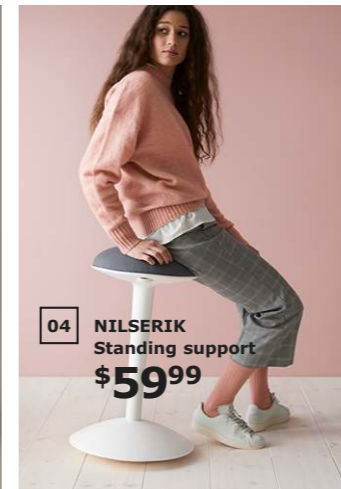

01 HÄLLAN Storage combination with doors $95 Includes 10-year limited warranty. See page 283 for details. Powder-coated steel. RA. W17¾×D18½×H55⅞". 592.494.09 Secure It! Prevent tip-over injury. Furniture with included restraints must be secured to the wall according to the assembly instructions.

02 SKARSTA Sit/stand desk $249 Crank handle can be mounted on right or left side. Painted finish and powder-coated steel. RA. L47¼×W27½×H27½-47¼". 490.849.65

03 LÅNGFJÄLL Swivel chair $129 Includes 10-year limited warranty. See page 283 for details. 100% polyester and powder-coated aluminum. Imported. RA. Seat W20⅞×D16⅞×H16⅞-20⅞". Gunnared beige/white 892.522.97

04 NILSERIK Standing support $59.99 100% polyester cover and polypropylene. Imported. RA. Seat Ø13¾", H20⅞-28". White/Vissle gray 303.097.24

05 HATTEFJÄLL Swivel chair with armrests $249 Includes 10-year limited warranty. See page 283 for details. 100% polyester and powder-coated aluminum. Imported. RA. Seat W19⅞×D15¾×H16⅞-20½". Gunnared light brown-pink/white 392.521.29

06 ALEX Drawer unit $129 Painted foil finish. RA. W26⅞×D18⅞×H26". 401.962.41

07 YPPERLIG LED table lamp $49.99 Built-in LED light source. Powder-coated aluminum. RA. H17". 003.499.05

08 TJENA Desk organizer $4.99 Paper. W7×D9¾×H6¾". 303.982.25

RA=Requires Assembly