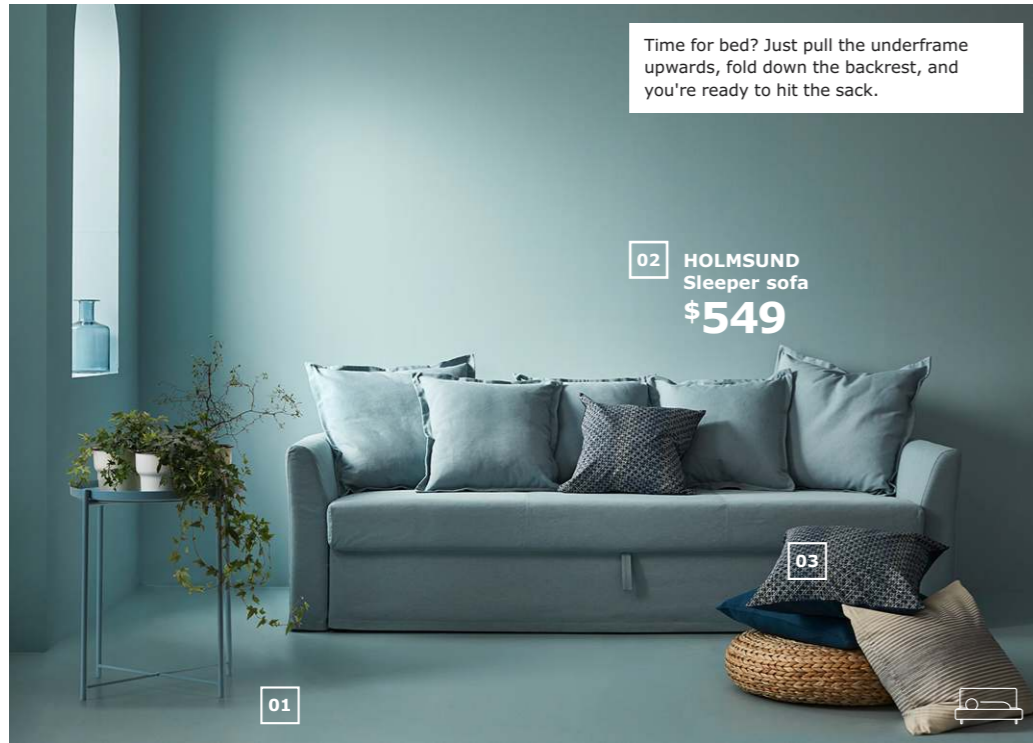

10

09

Time for bed? Just pull the underframe upwards, fold down the backrest, and you're ready to hit the sack.

02 **HOLMSUND**  
Sleeper sofa  
**\$549**

01

04 **BLÅRIPS**  
Twin duvet cover set  
**\$29<sup>99</sup>** /2pcs