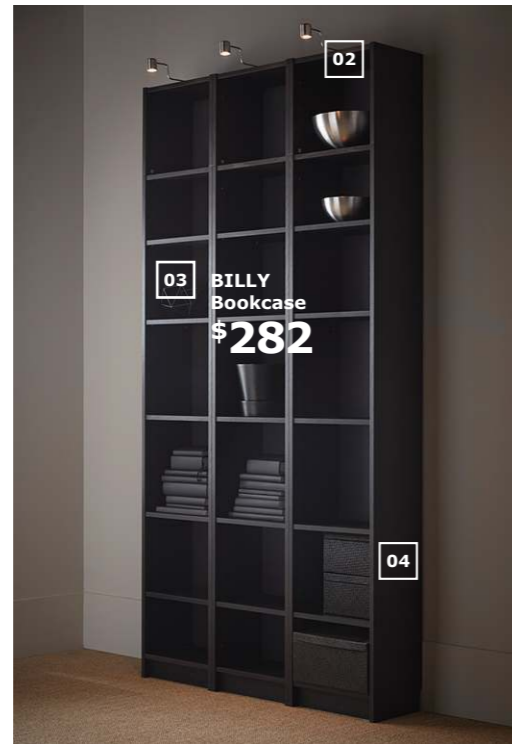

01 STOCKHOLM 2017
Table lamp
$49.99*

03 BILLY
Bookcase
$282