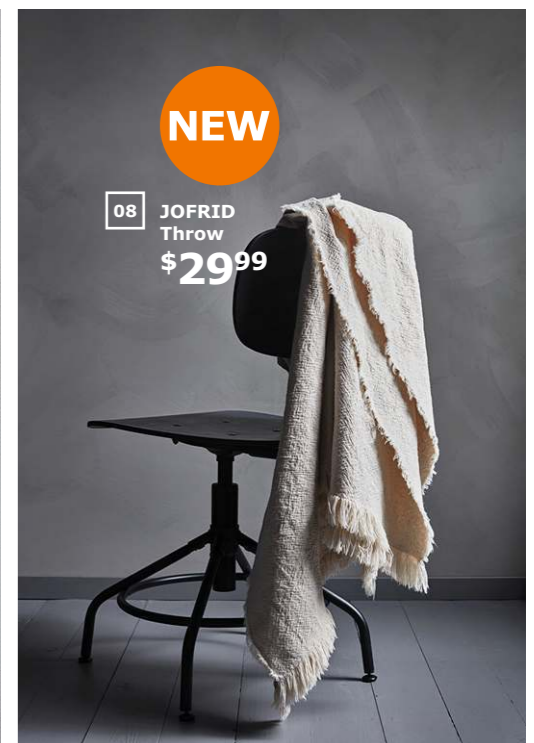

NEW

08 JOFRID
Throw
$29.99