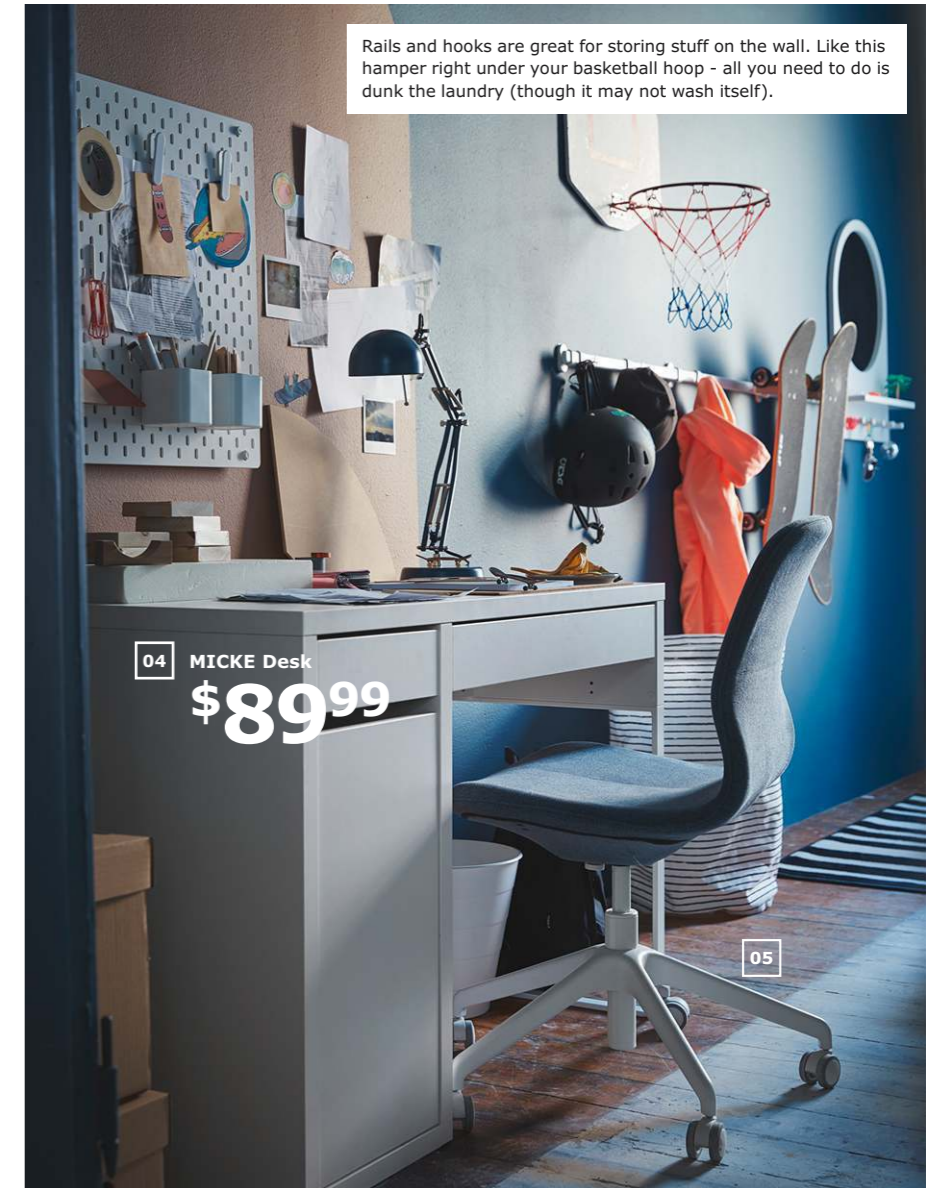

Rails and hooks are great for storing stuff on the wall. Like this hamper right under your basketball hoop - all you need to do is dunk the laundry (though it may not wash itself).

04 MICKE Desk
$89⁹⁹

05

1. 07 KLUNKA Laundry bag $9.99 100% polyester. Imported. Ø14 $\frac{1}{4}$ ", H23 $\frac{1}{2}$ ". 16 gallon. 103.643.73

RA=Requires Assembly

→ **Check out**
IKEA-USA.com for more ways to make your room awesome (or have your parents take you to the store, get a hot dog out of it).