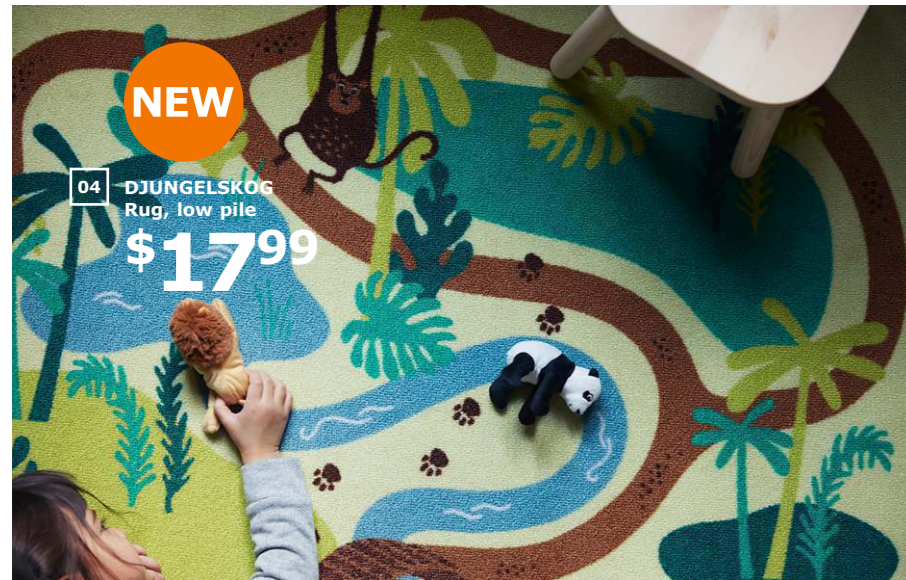

05 STUVA/FRITIDS 6-drawer chest $177

NEW

04 **NEW** DJUNGELSKOG Rug, low pile $17⁹⁹