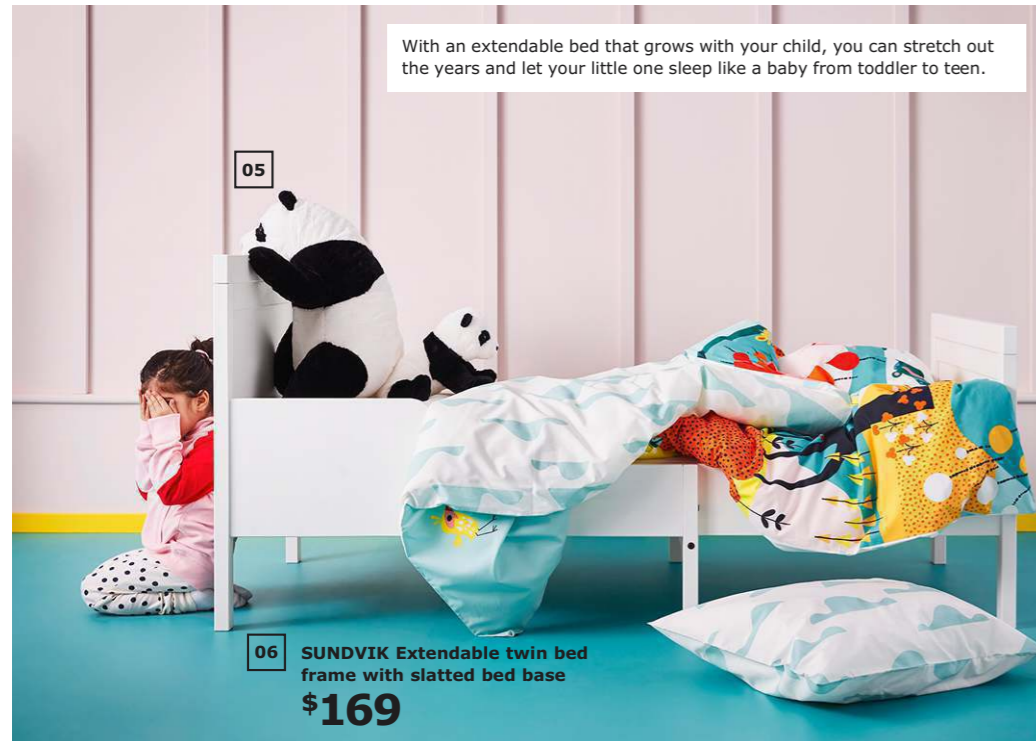

RA=Requires Assembly  
All IKEA cribs use a standard US crib mattress (W27½×L52").

→ **There's nothing like knowing your little ones are safe, so make sure that you secure any furniture taller than 23½" to the wall. To make it easy for you, we're including a tip-over restraint and hardware.**