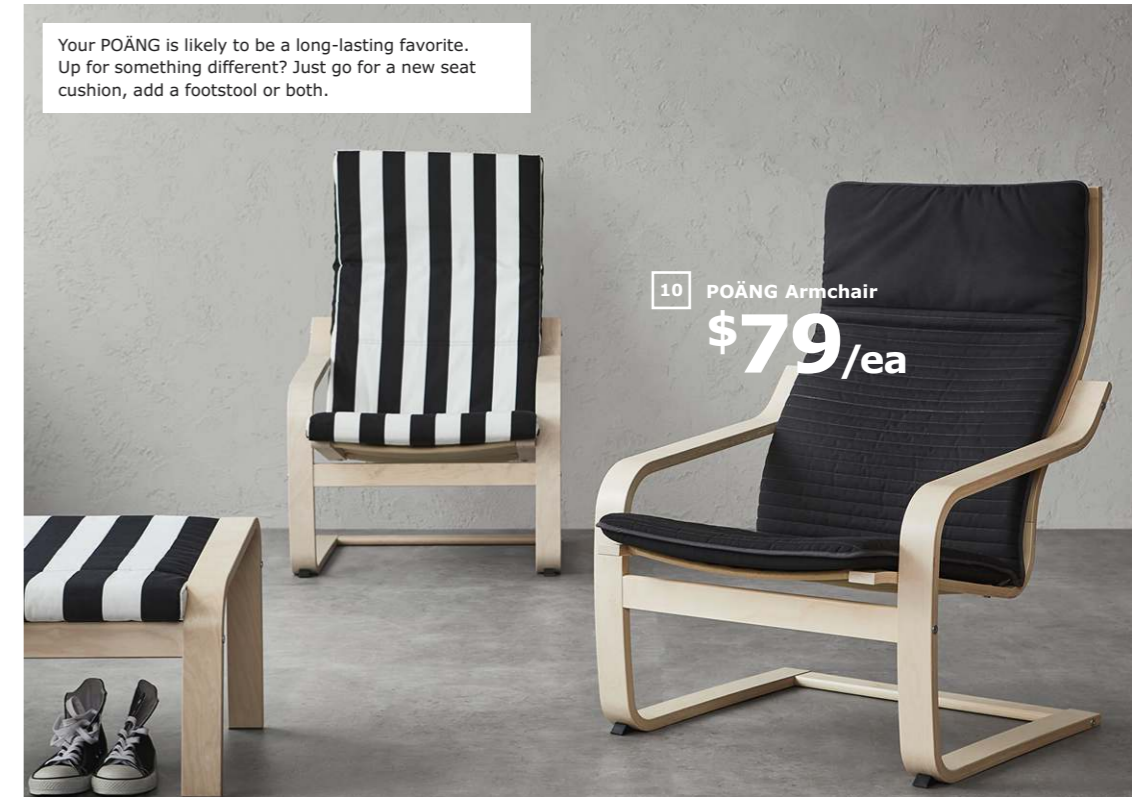

10 POÄNG Armchair
$79/ea