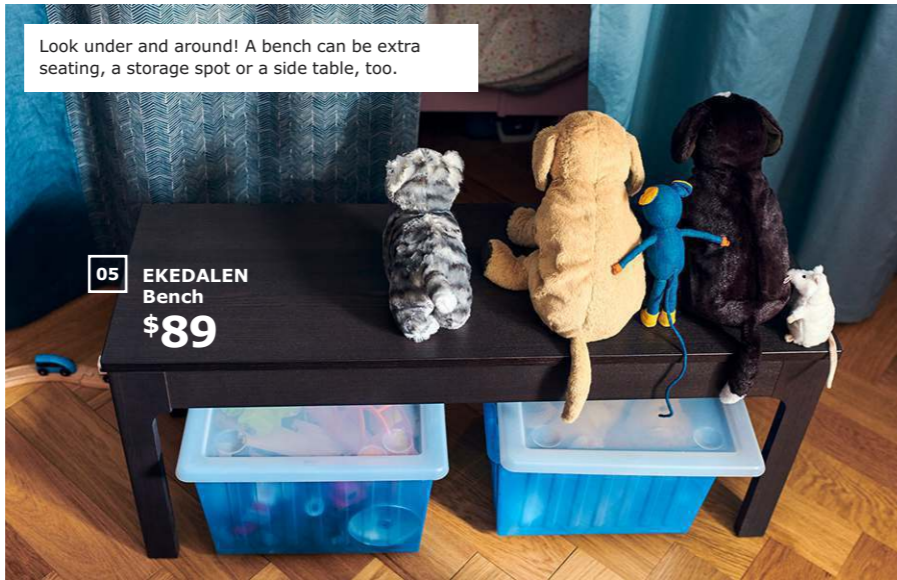

→ Find a style you love.  
See more products  
at [IKEA-USA.com](https://www.IKEA-USA.com) or  
your local store.

01 MÅLA Paper  
\$4.99

02

03 DAGGRUTA  
Cushion cover  
\$5.99

04

05 EKEDALEN  
Bench  
\$89