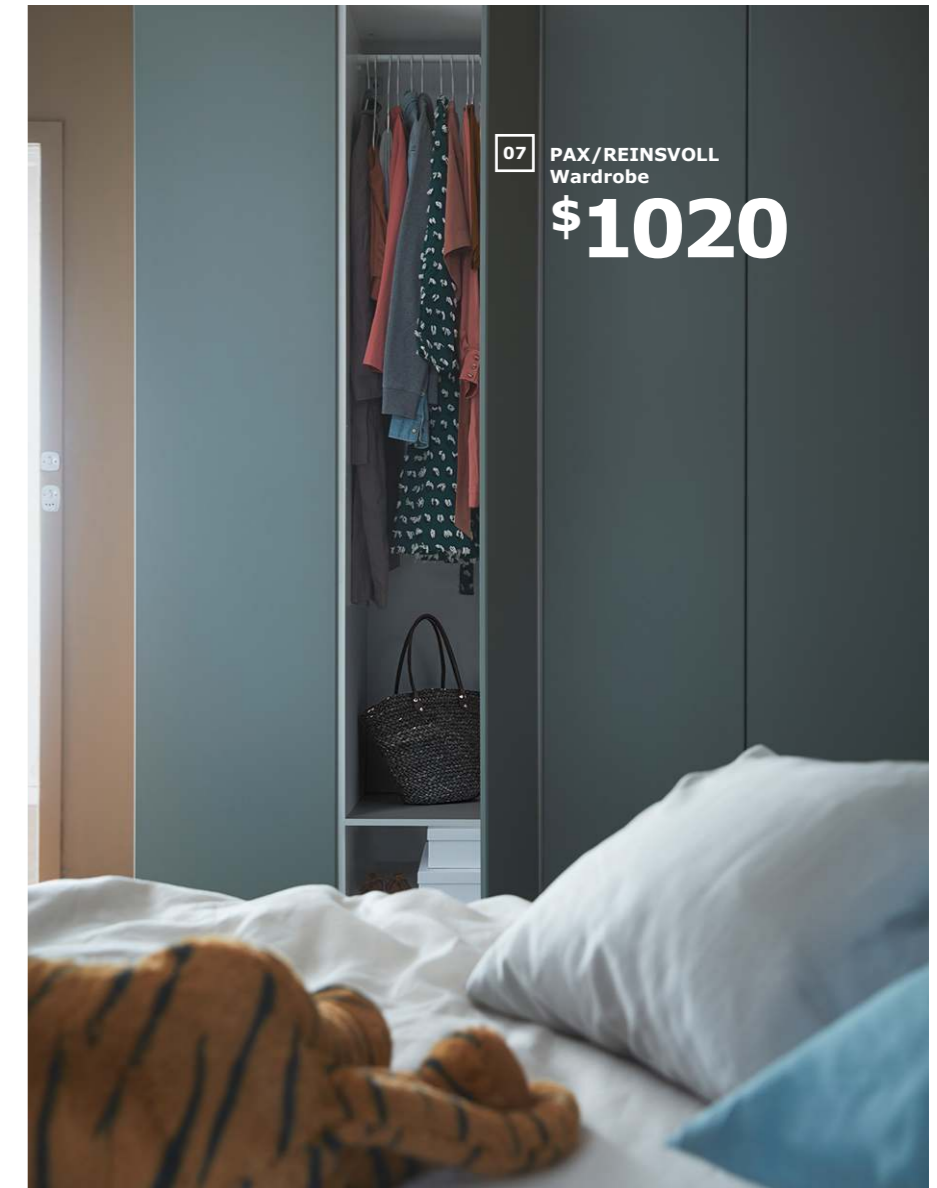

07 PAX/REINSVOLL
Wardrobe
$1020

- 09 W26¾×D37×H37¾". Birch veneer/Lysed gray 592.444.16
- LIERSKOGEN Nightstand $39.99 Powder-coated steel and painted finish. RA. Ø16½, H29½". 403.308.62

RA=Requires Assembly
*In compliance with California Title 20 regulations, lighting prices and features may vary in the state of California. Please see your local IKEA store for details.

→ The best designs are your own. Make them a reality with the **PAX Wardrobe Planner** on [IKEA-USA.com/PAXplanner](https://www.ikea.com/us/en/paxplanner)