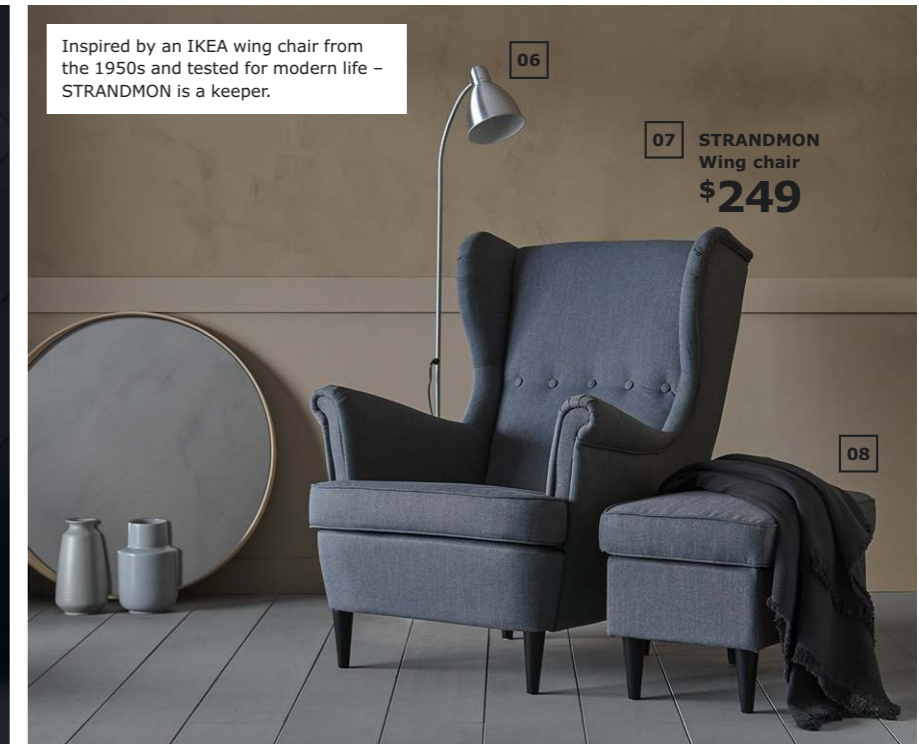

Inspired by an IKEA wing chair from the 1950s and tested for modern life – STRANDMON is a keeper.

06

07 STRANDMON  
Wing chair  
\$249

08

10 TULLSTA Armchair  
\$149

01 **KOARP**  
Armchair  
**\$169/ea**

02 **GURLI**  
Cushion cover  
**\$3.99/ea**