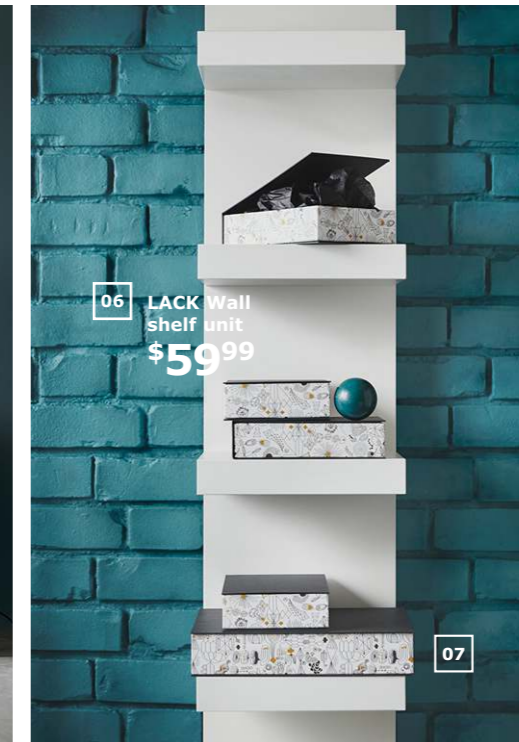

06 LACK Wall shelf unit
$59.99

07