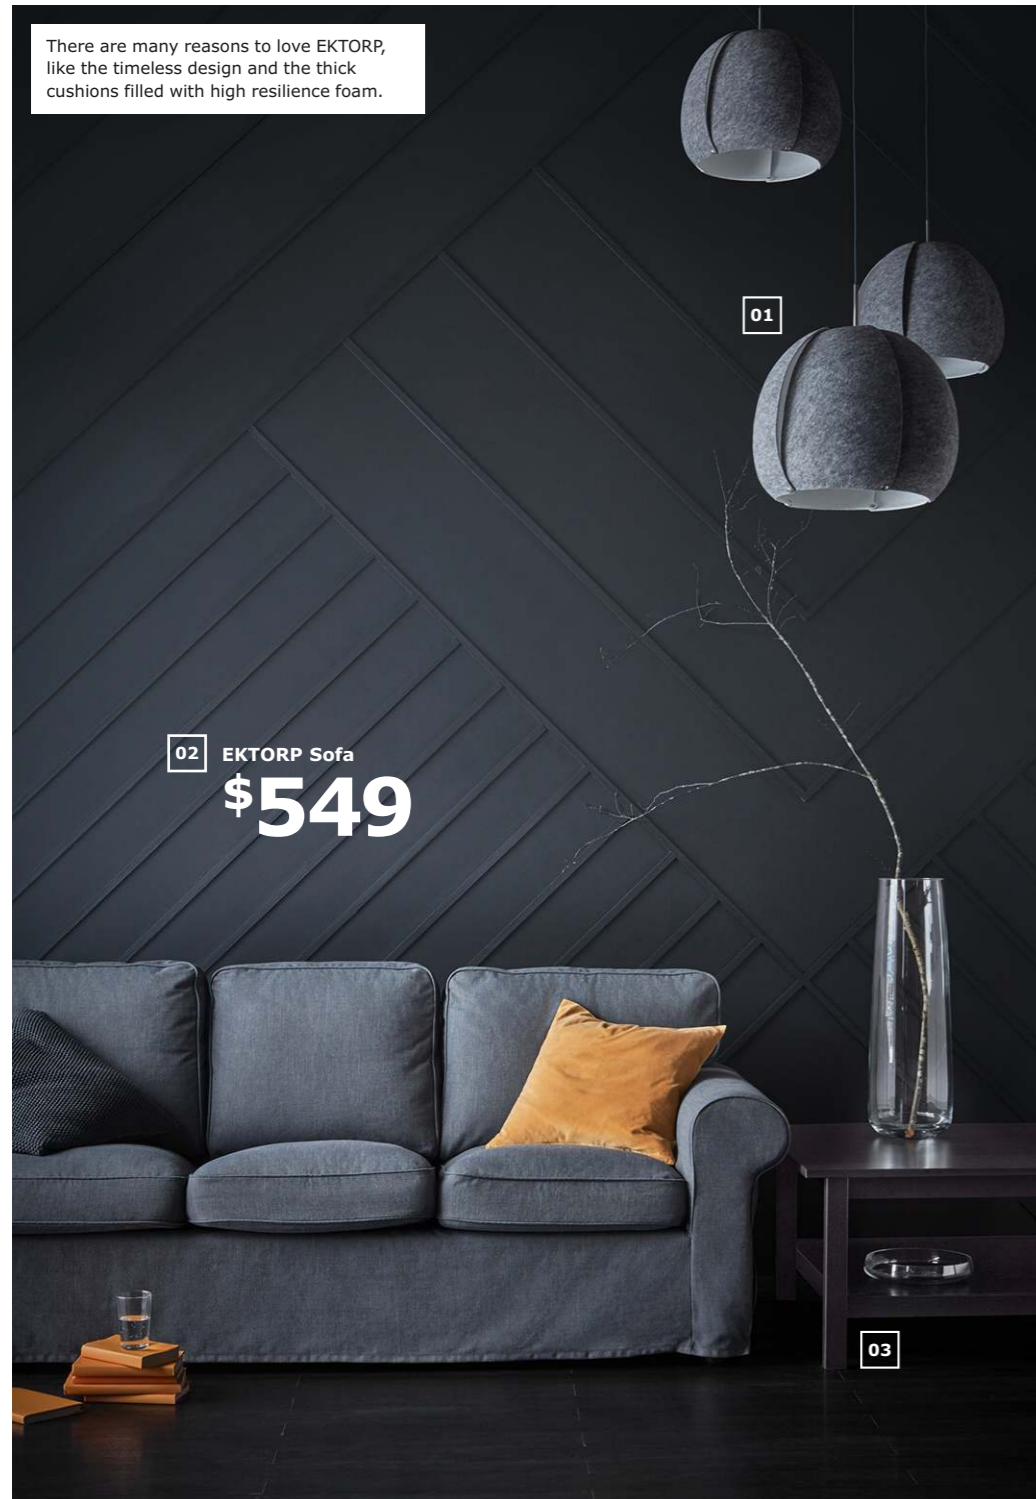

## For all your entertainment needs

**BRIMNES**  
TV unit  
\$79<sup>99</sup>/ea

BRIMNES TV unit \$79.99/ea Foil finish and tempered glass.  
Requires assembly. W47¼×D16½×H20¾". Black 503.376.98  
White 403.376.94 Secure It! Prevent tip-over injury. Furniture  
with included restraints must be secured to the wall according to  
the assembly instructions.