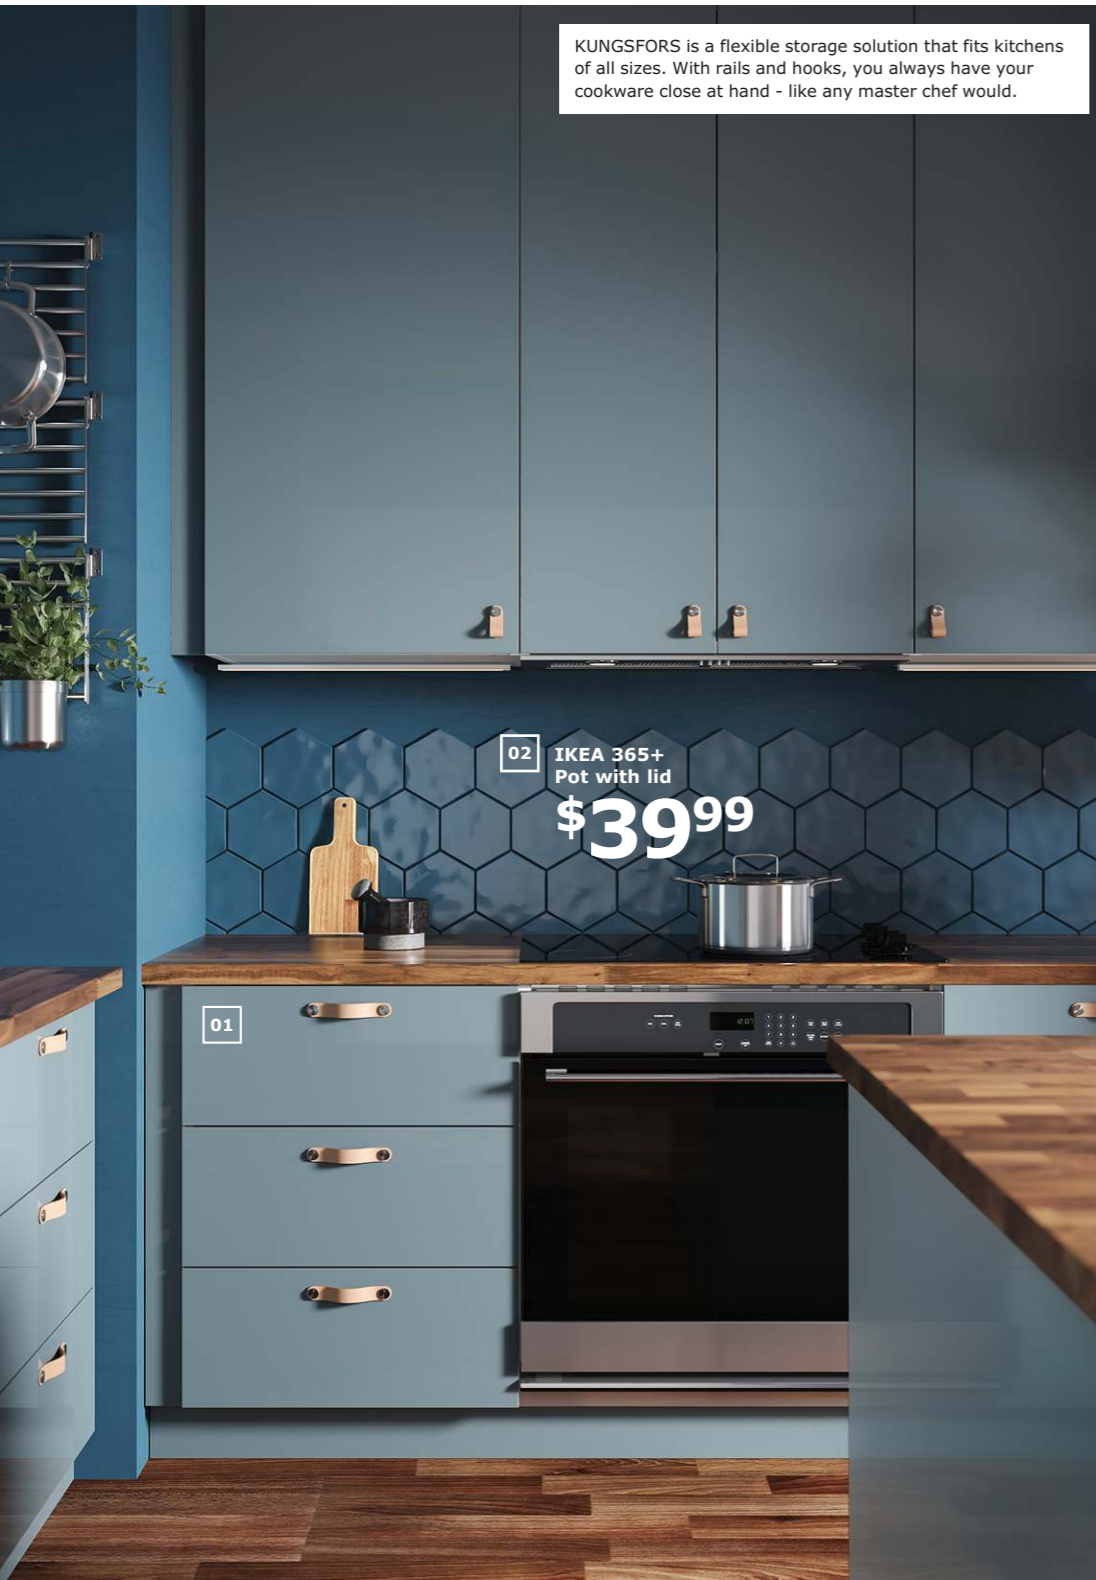

KUNGSFORS is a flexible storage solution that fits kitchens of all sizes. With rails and hooks, you always have your cookware close at hand - like any master chef would.

02 IKEA 365+ Pot with lid
$39.99

01

01 SEKTION/KALLARP Kitchen
What's included in the price?
See page 285.
$4207

For appliances add
$3191

Cabinet installation, prices
vary by location
$2867

For more information or additional
services, see page 281.

01 SEKTION Kitchen with KALLARP high-gloss gray-turquoise doors, drawer fronts and MAXIMERA soft-closing drawers $4207 Includes a 25-year limited warranty. See page 283 for details. SEKTION cabinet frames in white melamine foil. KALLARP doors/drawer fronts in high-gloss foil finish. MAXIMERA drawers in powder-coated steel and melamine foil. *Shown with ÖSTERNÄS handles in tanned leather/stainless steel and KARLBY walnut countertop. Requires assembly.*

02 IKEA 365+ Pot with lid $39.99 Includes 15-year limited warranty. See page 283 for details. Dishwasher and oven safe. Heat-resistant glass lid. Stainless steel with aluminum core. 5.3 qt. 102.567.50

→ You focus on the menu. We'll get your new kitchen assembled and installed. See page 281 or IKEA-USA.com/services for details.