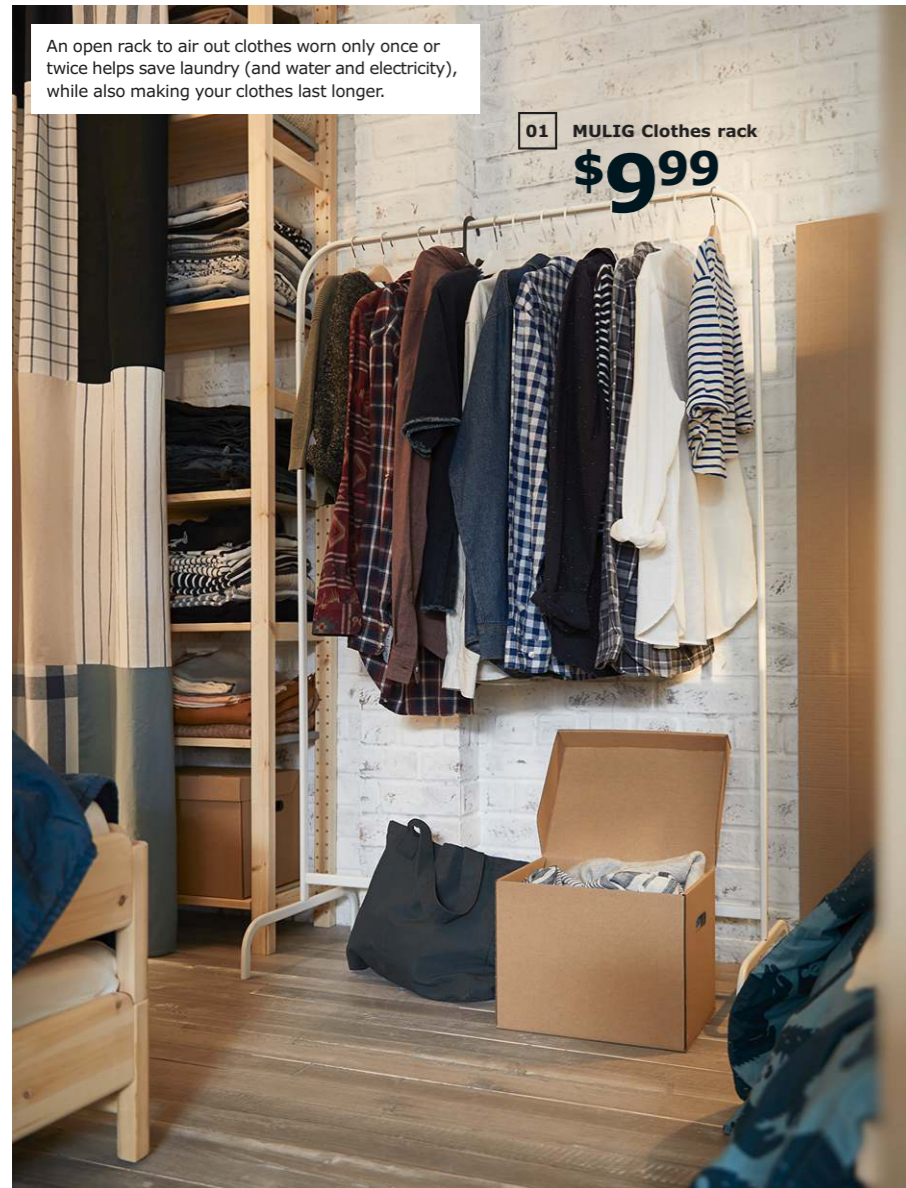

An open rack to air out clothes worn only once or twice helps save laundry (and water and electricity), while also making your clothes last longer.

01 **MULIG** Clothes rack
$9⁹⁹