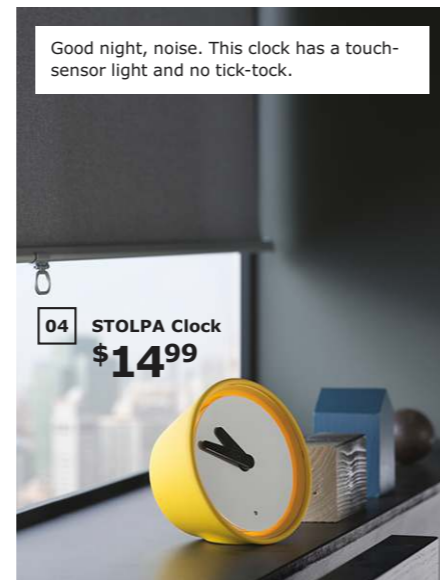

01 ISBERGET  
Tablet stand  
\$3.99

02

03 STORUMAN  
Floor lamp  
\$17.99

Good night, noise. This clock has a touch-sensor light and no tick-tock.

04 STOLPA Clock  
\$14.99

NEW

05 TRETUR Black-out  
roller blind  
\$52.99/ea