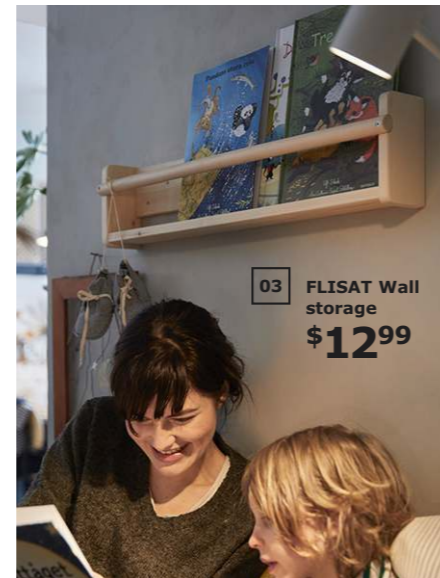

02 **SKURAR**  
Hanging planter,  
indoor/outdoor  
**\$5<sup>99</sup>**

03 **FLISAT** Wall  
storage  
**\$12<sup>99</sup>**

With a stackable bed like UTÅKER, you can go from nighttime double to daytime sofa in no time. Made in durable natural wood yet light to carry, it's quick and easy for one person to rearrange.