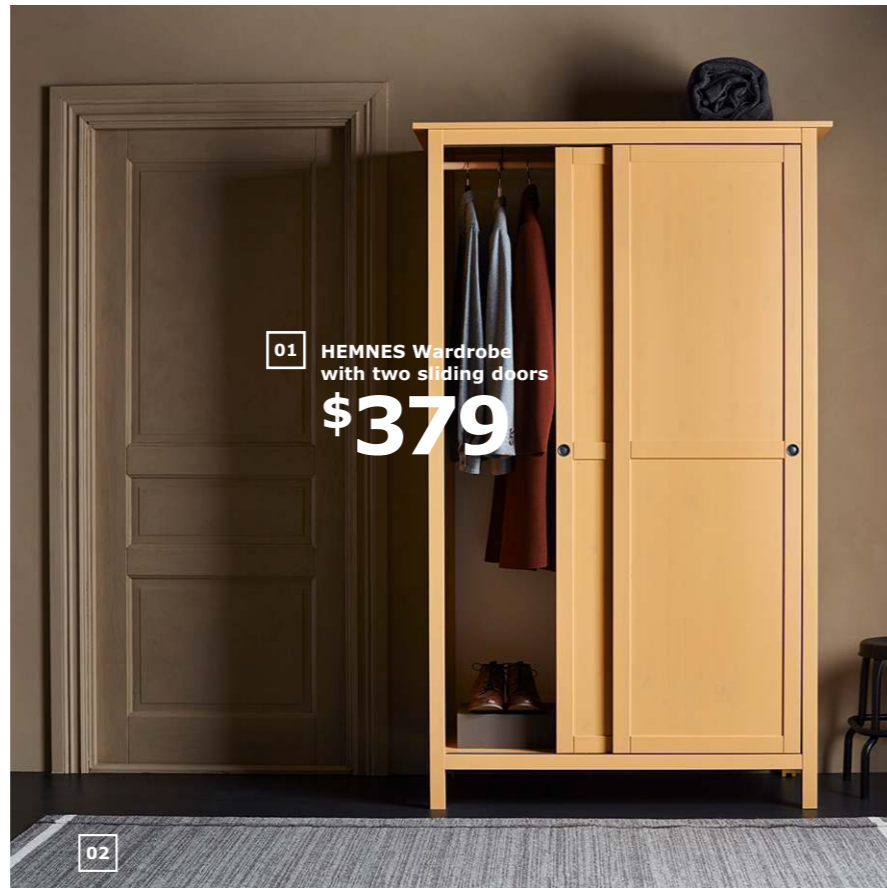

Clothes and shoe storage

Raise your hand if you've spent time searching for socks. Or shoes. We think time is precious and should be spent doing what you love. That's why we have wardrobes, chests of drawers, boxes and more to cut the clutter. And plenty of customizable storage for the bedroom, hallway, living room – or any spot really.

Browse our full storage selection of products at [IKEA-USA.com](https://www.ikea-usa.com) and your local store. Your organized, future self thanks you.

01 HEMNES Wardrobe with two sliding doors* $379