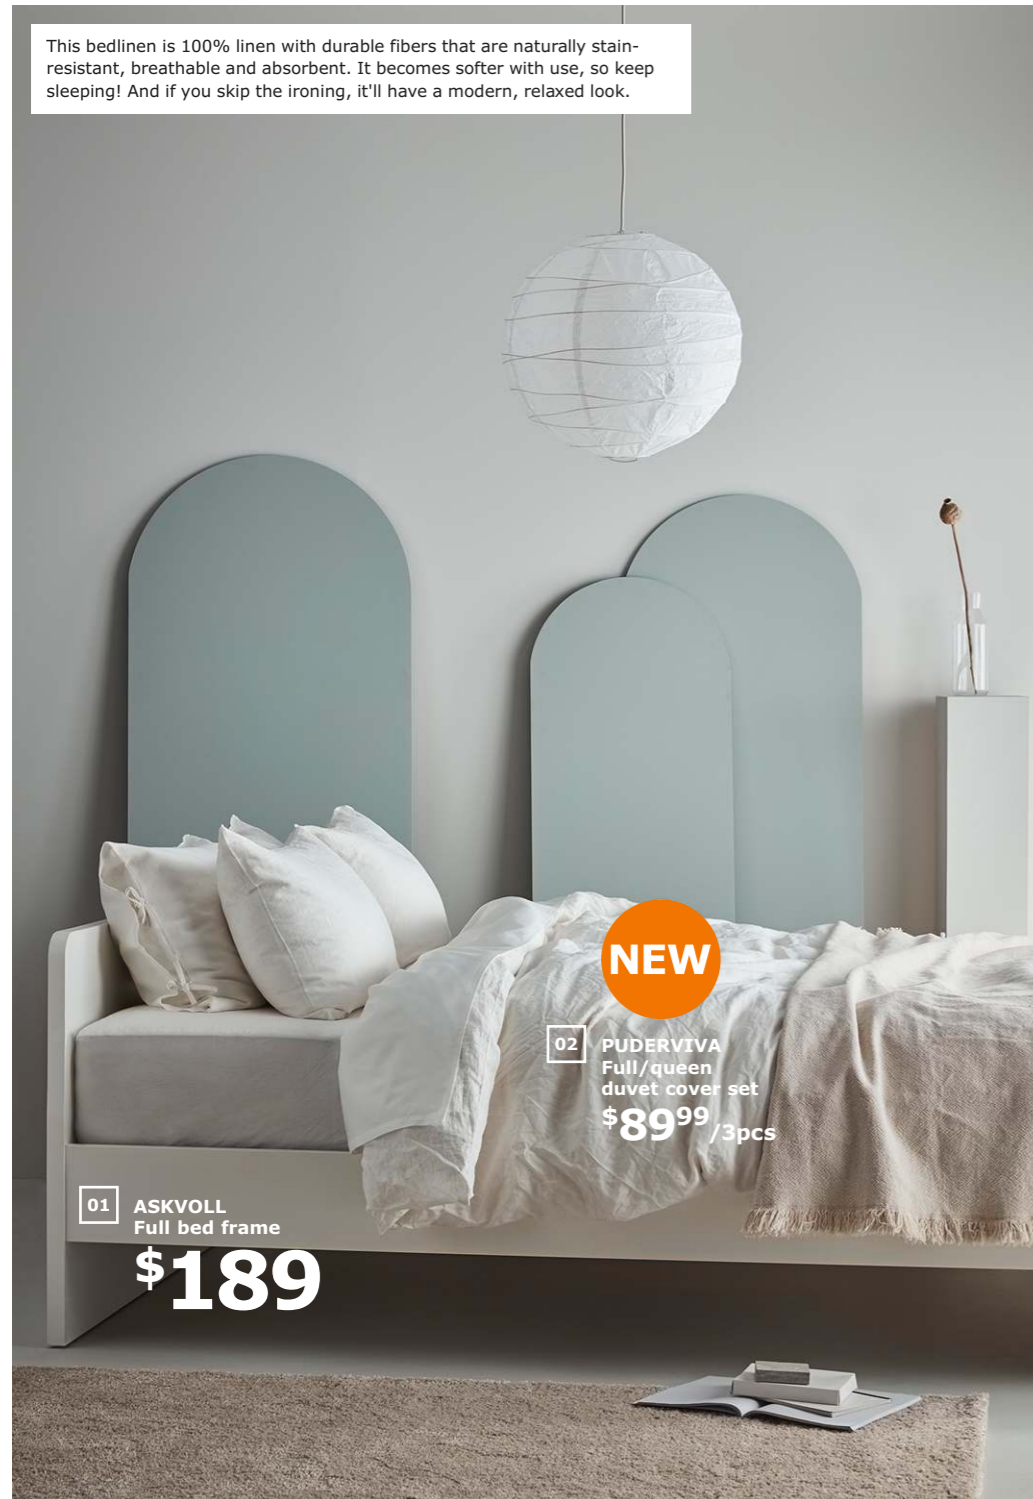

This bedding is 100% linen with durable fibers that are naturally stain-resistant, breathable and absorbent. It becomes softer with use, so keep sleeping! And if you skip the ironing, it'll have a modern, relaxed look.

01 ASKVOLL
Full bed frame
$189

02 PUDERVIVA
Full/queen
duvet cover set
$89⁹⁹
/3pcs

NEW

Natural touches for a relaxing retreat

1. 01 ASKVOLL Full bed frame $189
   Includes LURÖY slatted bed base.
   Mattress sold separately. Foil finish.
   Requires assembly. 390.304.78
2. 02 **NEW** PUDERVIVA Full/queen duvet cover set $89.99/3pcs Includes full/queen duvet cover and two pillowcases. 100% linen. Imported. 703.984.31
3. 03 **NEW** BJÖRKSNÄS 5-drawer chest $249 Solid birch and painted finish. Requires assembly. W35 $\frac{3}{8}$ "x D18 $\frac{1}{2}$ "x H35 $\frac{3}{8}$ ". 704.073.03
   Secure It! Prevent tip-over injury. Furniture with included restraints must be secured to the wall according to the assembly instructions.
4. 04 LOHALS Rug, flatwoven $99 Use with STOPP FILT anti-slip rug underlay, sold separately. 100% jute. Imported. W5'3" x L7'7". 502.773.93
5. 05 **NEW** ÖSTERLO Table lamp $14.99* Powder-coated steel and polyester. Imported. Requires assembly. H17". 403.027.41 *In compliance with California Title 20 regulations, lighting prices and features may vary in the state of California. Please see your local IKEA store for details.
6. 06 GJÖRA Queen bed frame $329 Includes LURÖY slatted bed base. Mattress sold separately. Solid birch. Requires assembly. 691.299.96
7. 07 NATTJASMIN Full/queen duvet cover set $49.99/3pcs Includes Full/queen duvet cover and two pillowcases. Cotton/lyocell. Imported. 603.371.55
8. 08 VÅRELD Bedspread $34.99 100% cotton. Imported. W91 x L98". 403.840.20

→ Do your shopping online, and we'll pick and arrange delivery for whatever you need. You can even order in your pajamas. We won't know (or judge either). See page 281 or [IKEA-USA.com/services](https://www.ikea.com/us/en/services) for details.