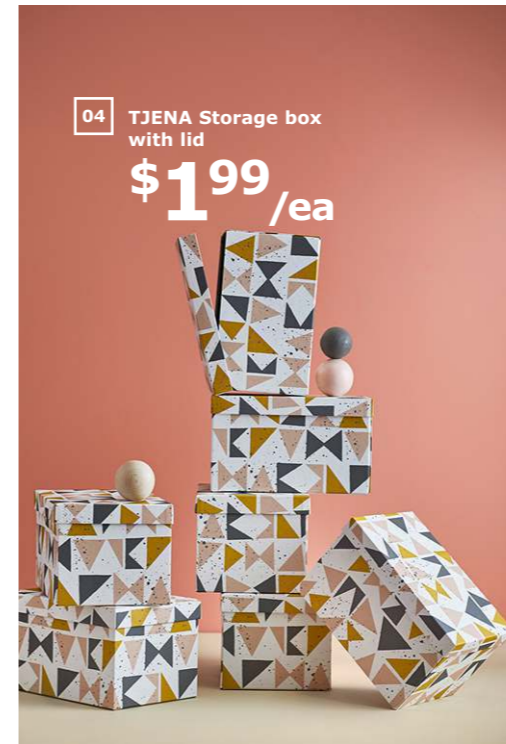

Living room storage

There are few things more rewarding than sorting out all the odds and ends that have been lying around for far too long. With the best pieces put on display and the clutter out of the way (for a while at least), it's easier to make room for important things like winding down – or working, for that matter. Whatever your storage and work needs, we've got you covered.

Find more at [IKEA-USA.com](https://www.ikea.com/us/en) and your local IKEA store, and a selection here.

01 SVALNÄS Wall-mounted storage combination $337
Powder-coated steel and bamboo. RA. W51½×D13¾×H69¼". 391.844.37

02 PANORERA Wall clock $19.99
Seconds are shown when small lights placed around the clock face light up every five seconds. A UV sensor senses the brightness in the room, so the lights that show seconds shine stronger when it's bright and shine weaker when it's darker in order to save energy and to avoid disturbing lighting. Requires 5-AA batteries, sold separately. Quartz movement. Plastic and glass. Ø9½". 103.741.50

03 EKET Wall-mounted cabinet combination $85
Foil finish. RA. W41¼×D9¾×H27½". 891.890.60

04 TJENA Storage box with lid $1.99/ea
Paper. RA. W7×L9¾×H6". 703.982.14

05 SVALNÄS Wall-mounted storage combination $276
Powder-coated steel and bamboo. RA. W59×D13¾×H69¼". 691.844.50

06 HOVSTA Frame $12.99
Foil finish and plastic. RA. Picture W16¼×H20". 303.729.61

07 EKBY ALEX/EKBY LERBERG Shelf with drawers $55.99
Painted finish. Max load 44 lbs/drawer. RA. W46¾×D11¾". 990.476.97

RA=Requires Assembly