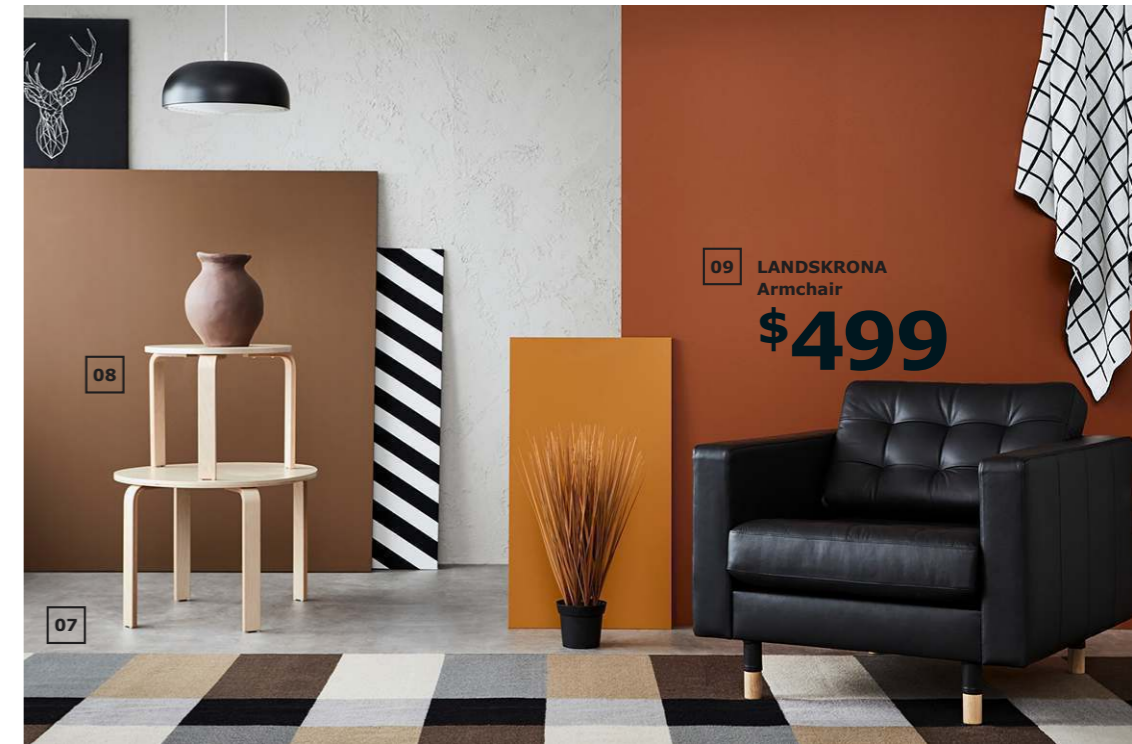

09 LANDSKRONA
Armchair
$499

Your POÄNG is likely to be a long-lasting favorite.
Up for something different? Just go for a new seat
cushion, add a footstool or both.