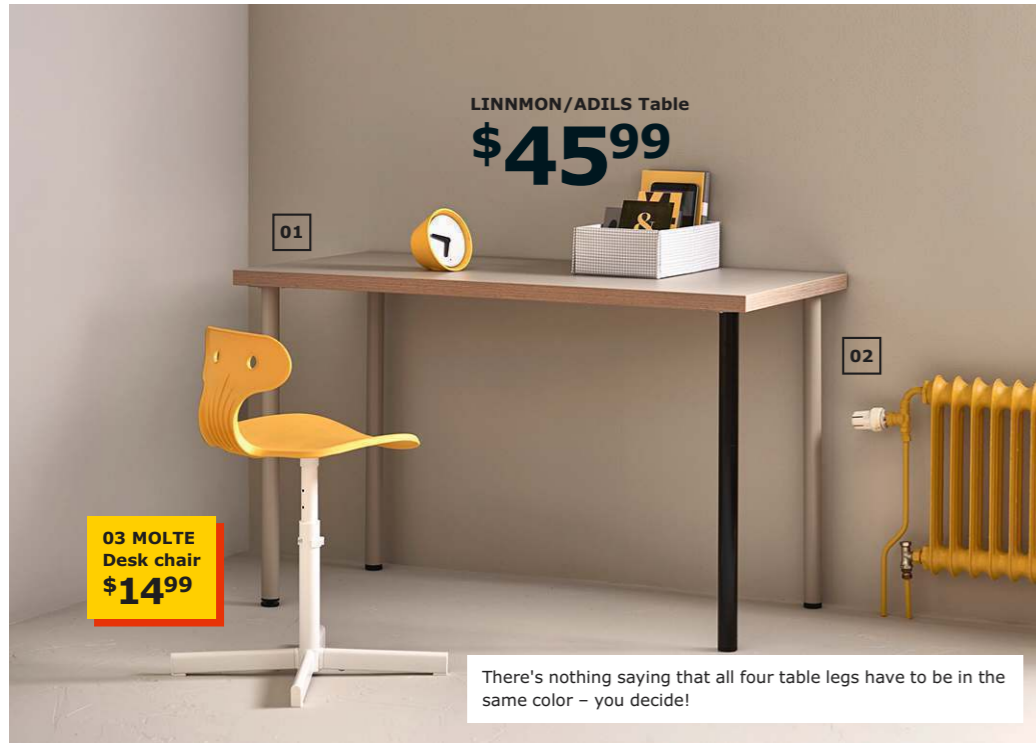

RA=Requires Assembly

06

07 FULLFÖLJA  
Notebooks  
\$4.99/3pk

**NEW**

08 JOFRID  
Throw  
\$29.99

- 01 LINNMON Table top \$29.99 Painted finish. L47¼×W23¾". 703.537.34
- 02 ADILS Leg \$4/ea Powder-coated steel. RA. H27½". Beige 803.537.43 Black 702.179.73
- 03 MOLTE Desk chair \$14.99 Plastic and powder-coated steel. RA. Seat W15½×D14½×H15–20½". 503.085.87
- 04 JANSJÖ LED USB lamp \$5.99 Built-in LED light source. Plastic and painted steel. 702.912.32
- 05 SKÅDIS Pegboard \$9.99 Painted finish. RA. W14¼×H22". 503.208.05
- 06 SKÅDIS Accessories Powder-coated steel. White Container \$2/ea W3×H3¼". 203.207.98 Clips \$2/2pk W¾×H3¼". 00321614 Hooks \$3/5pk H2¼". 20320802