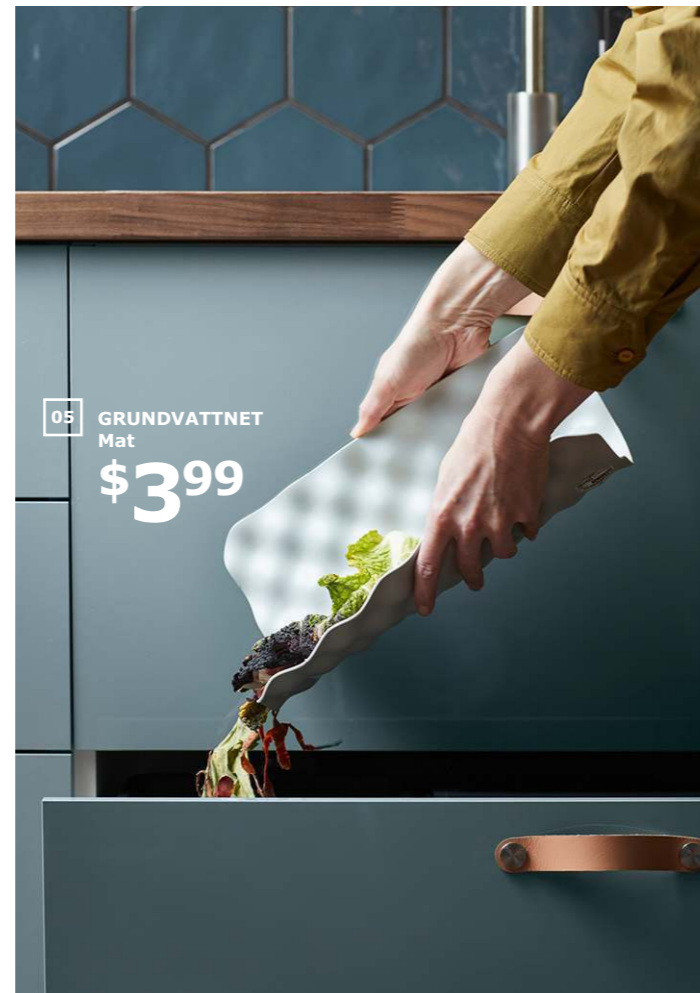

1. **01** IKEA 365+ Chef's knife $19.99
   Includes 15-year limited warranty. See page 283 for details. Stainless molybdenum/vanadium-steel. Knife blade L8". 102.835.22
2. **02** APTITLIG Butcher block $19.99
   Easy-to-grip slanted edges allow for easy turning to use both sides. Bamboo. L17¾×W14¼". Thickness 1¼". 002.334.29
3. **03** VARIERA Recycling bin $9.99
   Reinforced recycled polypropylene plastic. RA. L15½×W9¼×H12¾". 6 gallon. 302.046.23
4. **04** RISATORP Cart $59.99
   Powder-coated steel and clear lacquered solid birch. RA. L22½×W15¾×H33¾". 202.816.31
5. **05** GRUNDVATTNET Mat $3.99
   Dishwasher safe. Polyethylene. W10¼×L12¾". 103.142.84
6. **06** IKEA 365+ HJÄLTE Wok turner $4.99
   Dishwasher safe. Gentle to pots and pans with non-stick surface. Polyamide plastic, silicone rubber and stainless steel. L13". 501.494.66
7. **07** IKEA 365+ HJÄLTE Turner $4.99
   Dishwasher safe. Gentle to pots and pans with non-stick surface. Polyamide plastic, silicone rubber and stainless steel. L13". 001.494.59
8. **08** IKEA 365+ HJÄLTE Tongs $4.99
   Dishwasher safe. Gentle to pots and pans with non-stick surface. Polyamide plastic and stainless steel. L14". 801.494.60
9. **09** ÖSTERNÄS Leather handles $14.99/2pk
   Tanned leather and stainless steel. Hole spacing 5 1/16". 403.488.95

RA=Requires Assembly