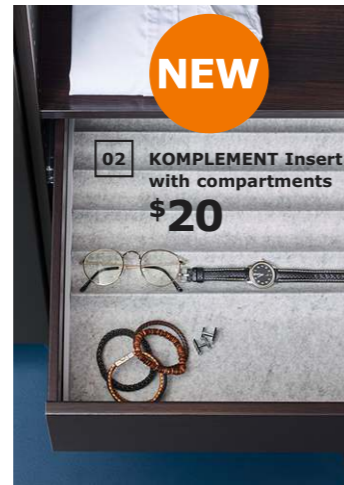

03 URSHULT LED
cabinet light
$24⁹⁹/ea

NEW
02 KOMPLEMENT Insert
with compartments
$20