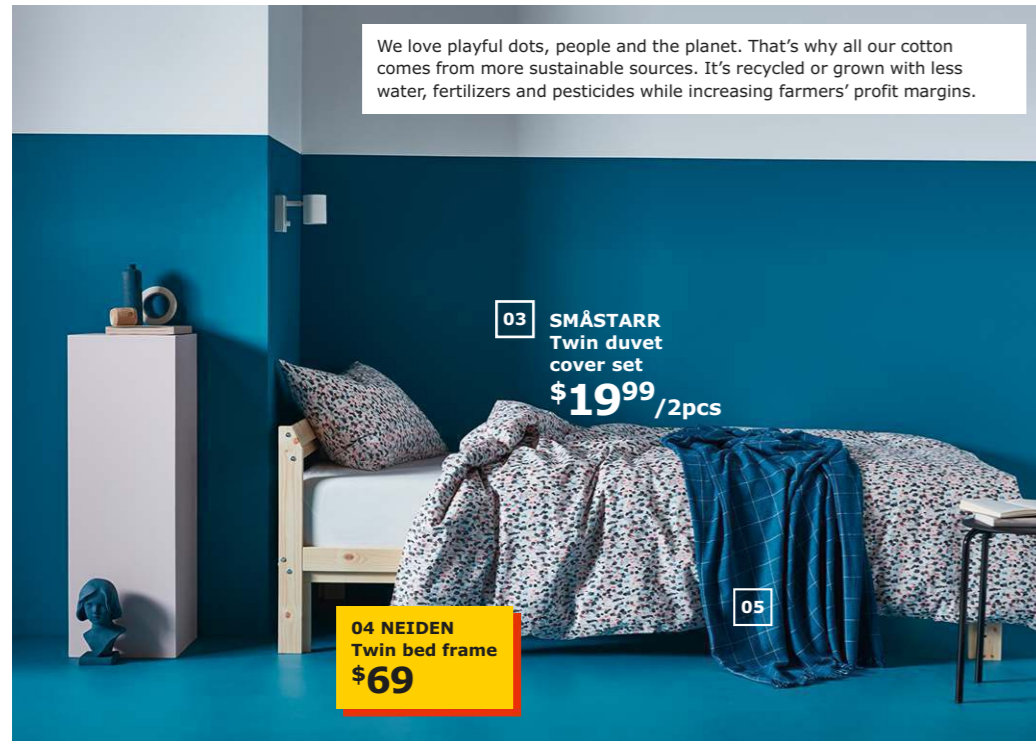

We love playful dots, people and the planet. That's why all our cotton comes from more sustainable sources. It's recycled or grown with less water, fertilizers and pesticides while increasing farmers' profit margins.

03 SMÅSTARR
Twin duvet
cover set
$19.99 /2pcs

04 NEIDEN
Twin bed frame
$69

05

1. 01 VINDUM Rug, high pile $149 Use with STOPP anti-slip rug underlay, sold separately. 100% polypropylene pile. Synthetic latex backing. W5'7" x L7'7". 403.449.82
2. 02 VITTSJÖ Laptop stand $29.99 Powder-coated steel and tempered glass. RA. W13¾ x D21½ x H25¾". 002.502.49
3. 03 SMÅSTARR Twin duvet cover set $19.99/2pcs Includes twin duvet cover and one pillowcase. 100% cotton. Imported. 003.377.28
4. 04 **NEW** NEIDEN Twin bed frame $69 Includes LURÖY slatted bed base. Mattress sold separately. Solid pine. RA. 592.486.07
5. 05 VÅRKRAGE Throw $4.99 100% polyester. Imported. W43 x L67". 803.522.96

RA=Requires Assembly

→ We'll arrange delivery. You rest and relax. See page 281 or [IKEA-USA.com/services](https://www.ikea.com/us/en/services) for details.