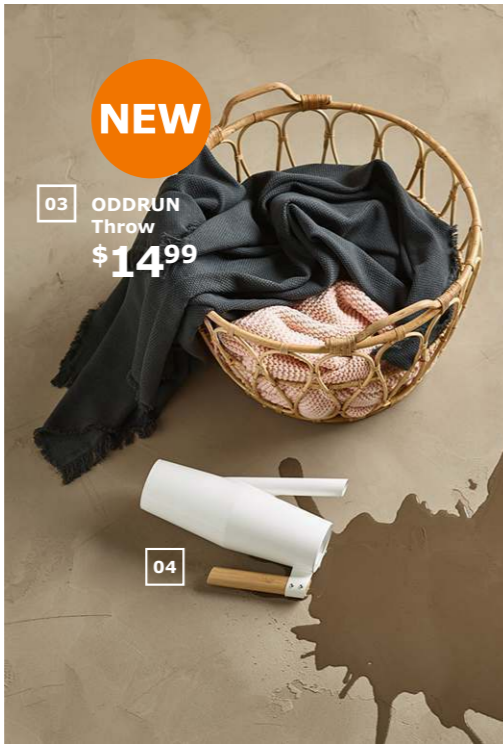

NEW

03 ODDRUN Throw $14.99

04

Bamboo isn't just a super strong material; it's a sustainability superhero. It grows extremely fast, uses little water, and doesn't need irrigation or fertilizer.