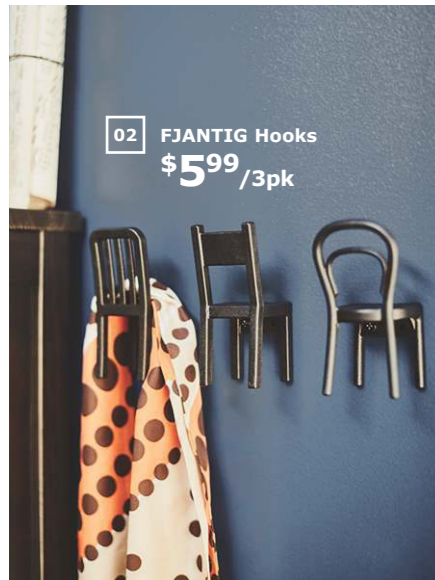

02 FJANTIG Hooks
$5⁹⁹/3pk