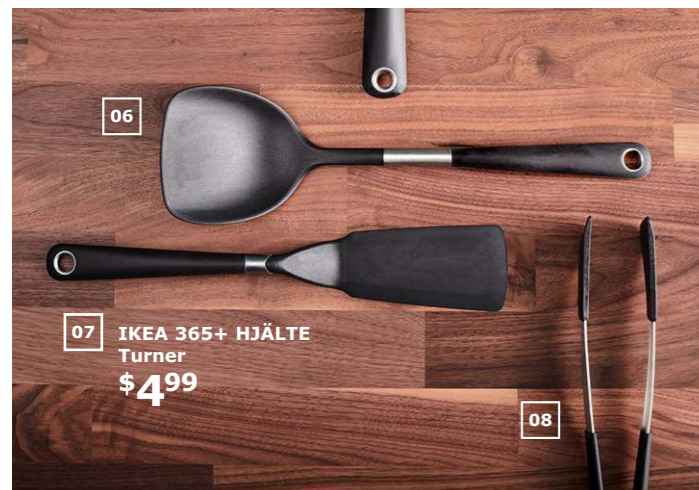

1. **01** IKEA 365+ Chef's knife $19.99
   Includes 15-year limited warranty. See page 283 for details. Stainless molybdenum/vanadium-steel. Knife blade L8". 102.835.22
2. **02** APTITLIG Butcher block $19.99
   Easy-to-grip slanted edges allow for easy turning to use both sides. Bamboo. L17¾×W14¼". Thickness 1¼". 002.334.29
3. **03** VARIERA Recycling bin $9.99
   Reinforced recycled polypropylene plastic. RA. L15½×W9¼×H12¾". 6 gallon. 302.046.23
4. **04** RISATORP Cart $59.99
   Powder-coated steel and clear lacquered solid birch. RA. L22½×W15¾×H33¾". 202.816.31
5. **05** GRUNDVATTNET Mat $3.99
   Dishwasher safe. Polyethylene. W10¼×L12¾". 103.142.84
6. **06** IKEA 365+ HJÄLTE Wok turner $4.99
   Dishwasher safe. Gentle to pots and pans with non-stick surface. Polyamide plastic, silicone rubber and stainless steel. L13". 501.494.66
7. **07** IKEA 365+ HJÄLTE Turner $4.99
   Dishwasher safe. Gentle to pots and pans with non-stick surface. Polyamide plastic, silicone rubber and stainless steel. L13". 001.494.59
8. **08** IKEA 365+ HJÄLTE Tongs $4.99
   Dishwasher safe. Gentle to pots and pans with non-stick surface. Polyamide plastic and stainless steel. L14". 801.494.60
9. **09** ÖSTERNÄS Leather handles $14.99/2pk
   Tanned leather and stainless steel. Hole spacing 5 1/16". 403.488.95

RA=Requires Assembly