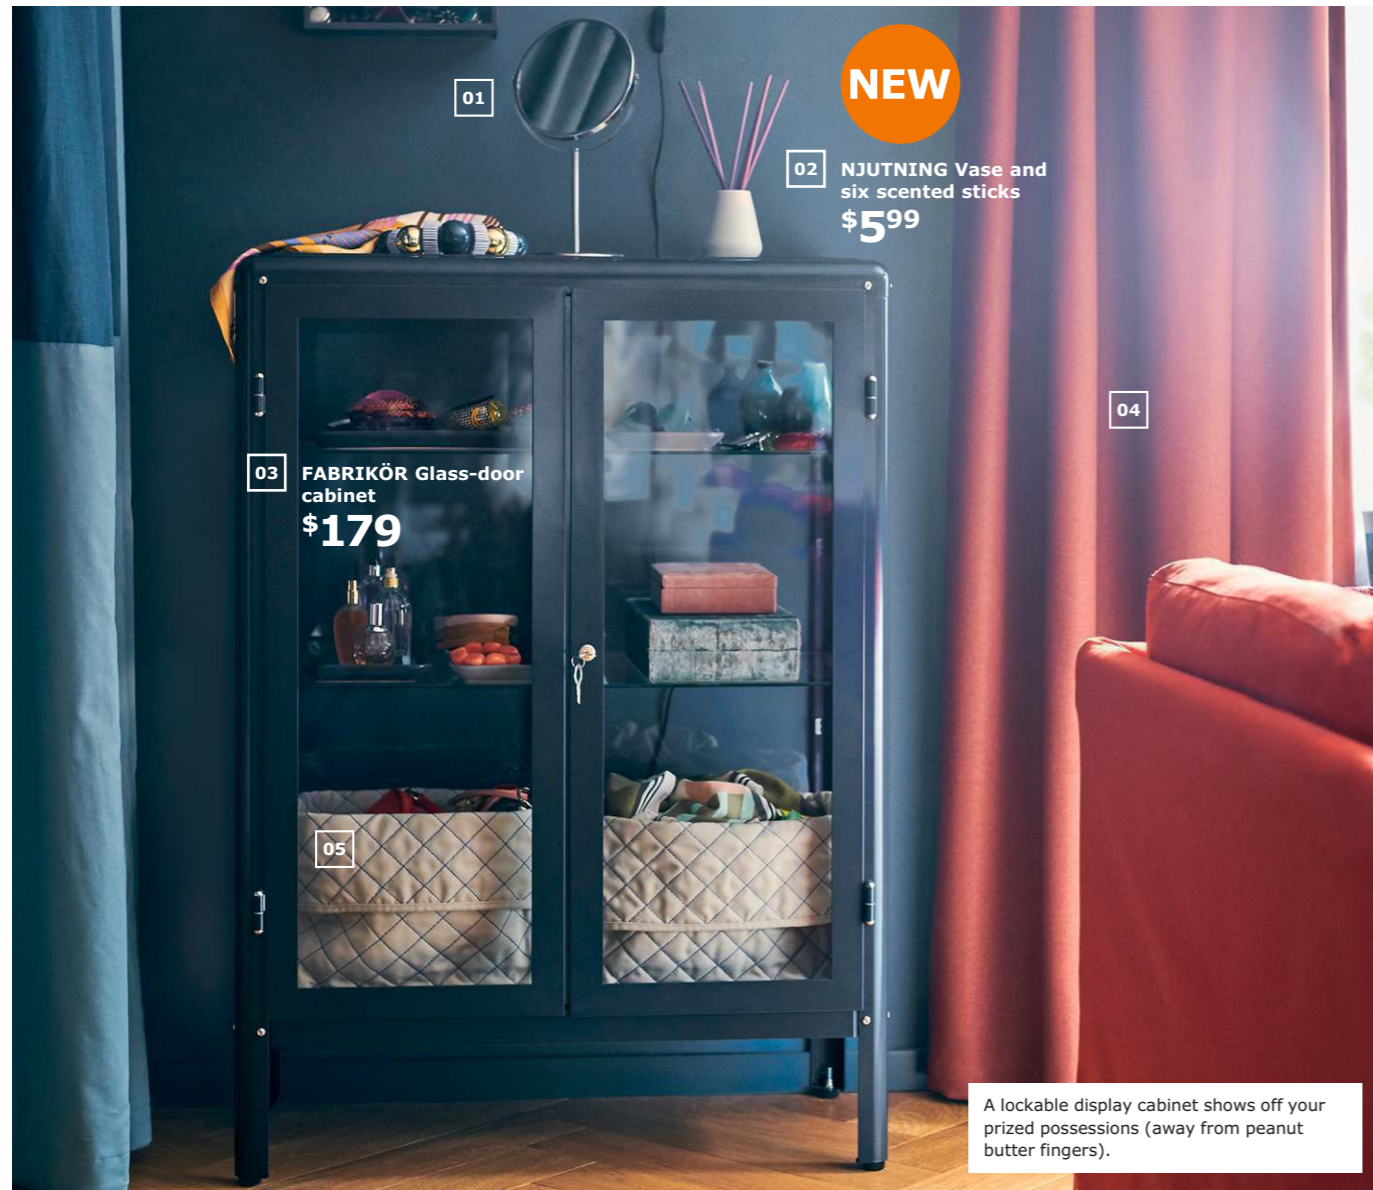

01

NEW

02 NJUTNING Vase and six scented sticks
$5.99

03 FABRIKÖR Glass-door cabinet
$179

05

04

A lockable display cabinet shows off your prized possessions (away from peanut butter fingers).

01 TRENDSUM Mirror $4.99 Mirrored glass and stainless steel. RA. Ø6¾", H13". 245.244.85

02 **NEW** NJUTNING Vase and six scented sticks $5.99 Includes: six scented sticks (L9½") and one vase (H3¼"). Lavender bliss/lilac 903.555.67

03 FABRIKÖR Glass-door cabinet $179 Steel and tempered glass. RA. W31¾"×D16½"×H44½". 003.631.71 Secure It! Prevent tip-over injury. Furniture with included restraints must be

secured to the wall according to the assembly instructions.

04 ANNAKAJSA Pair of blackout curtains $69.99 100% polyester. Imported. RA. W57×L98" each panel. 703.952.58

05 SKUBBARE basket $7.99/ea 100% polyester. Imported. W14¼"×D9¾"×H15". 403.216.12

RA=Requires Assembly

→ If you've got it all home but it's not quite what you'd hoped for, our 365-day return policy has you covered. See page 282 for details.

It's true. They're as soft as they look.