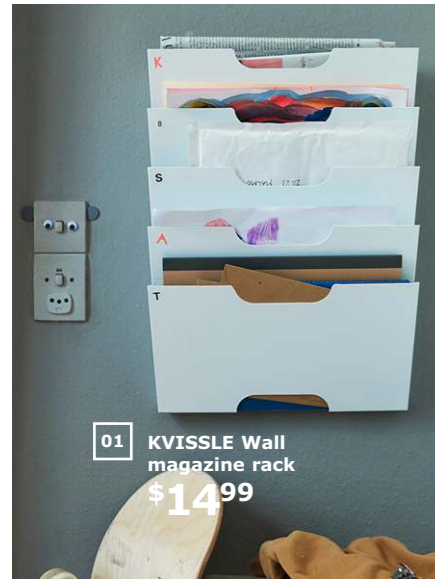

01 KVISSLE Wall magazine rack
$14.99