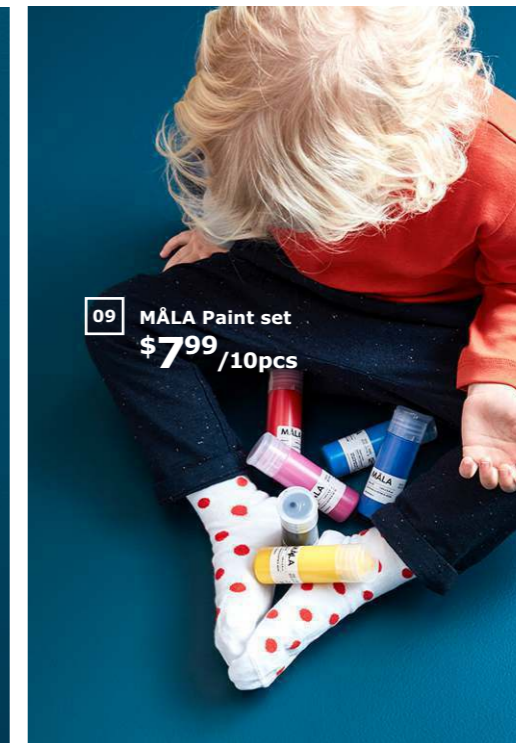

09 MÅLA Paint set
$7.99/10pcs