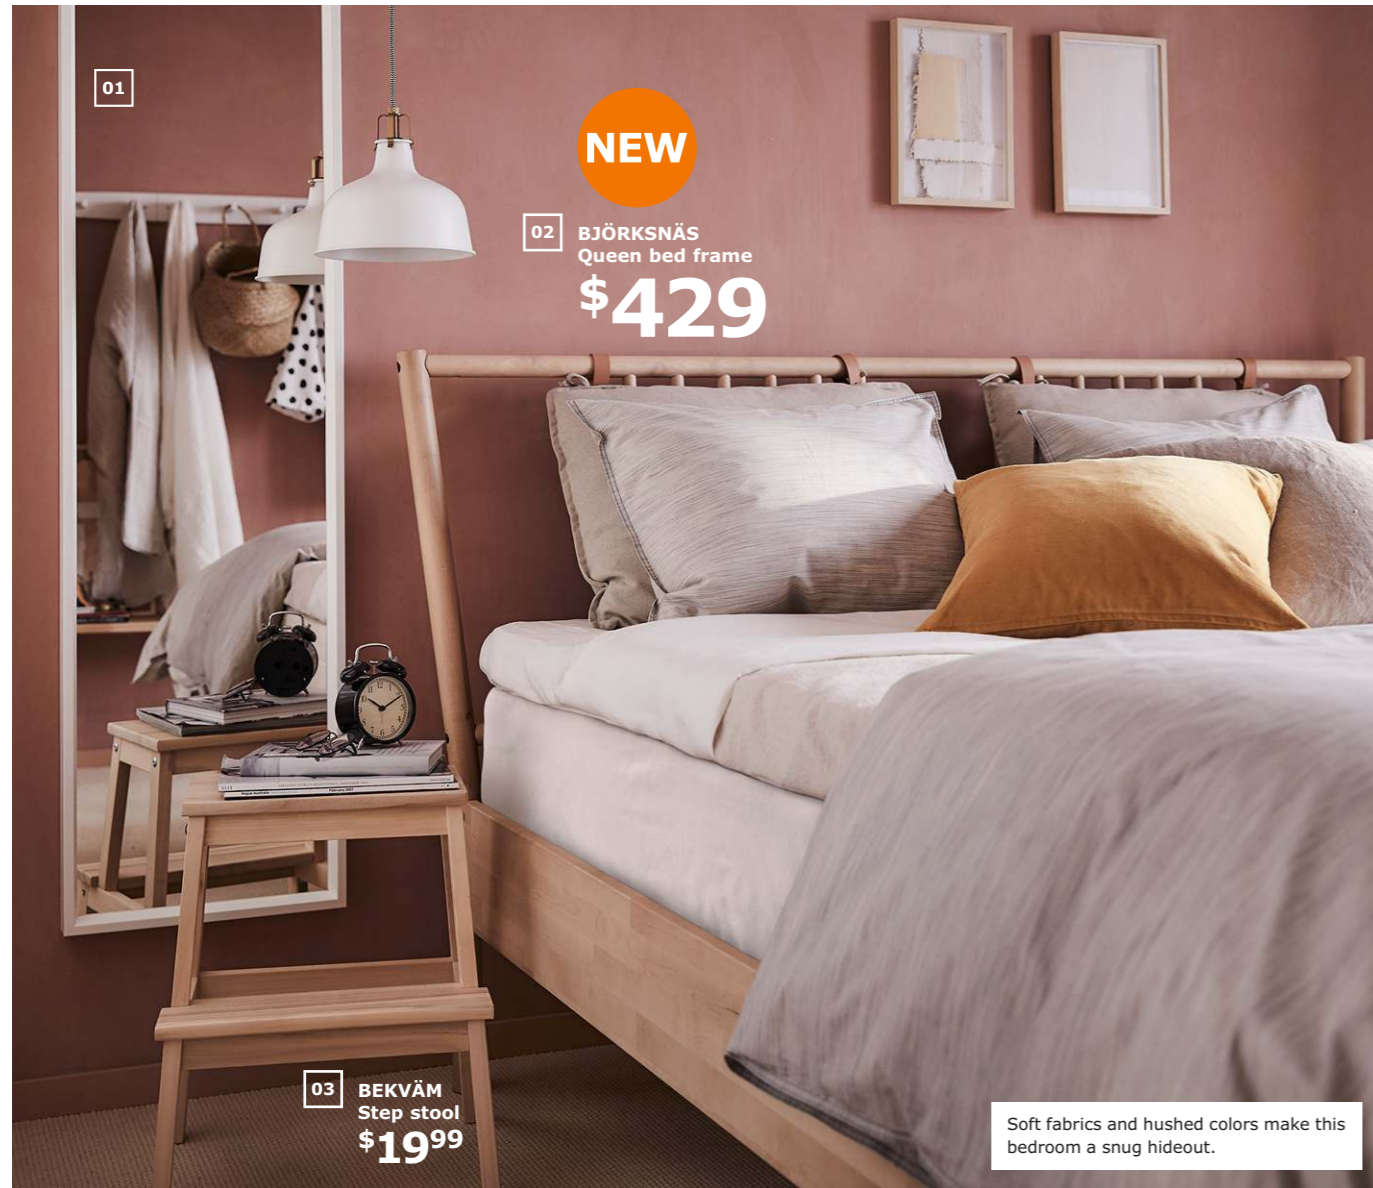

01

NEW

02 BJÖRKNÄS
Queen bed frame

$429

03 BEKVÄM
Step stool
$19⁹⁹

Soft fabrics and hushed colors make this bedroom a snug hideout.