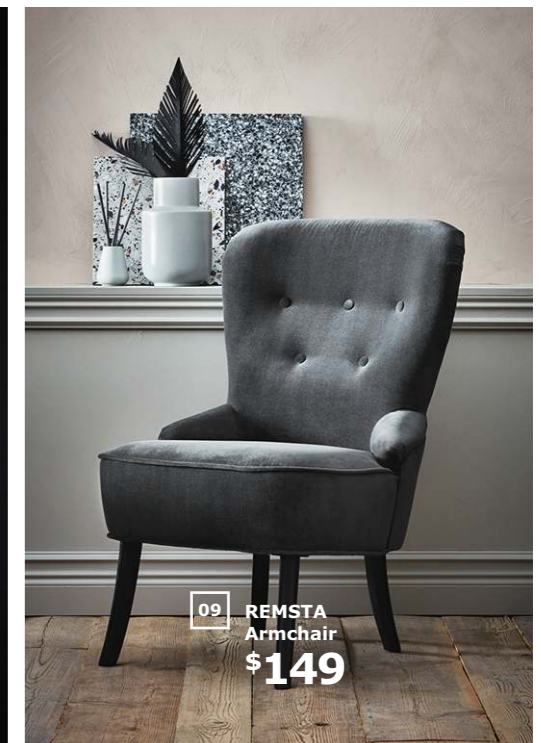

The metal frame makes SANDBACKEN stable, sturdy and lightweight – great for getting it home (and for moving).

01 AINA Pair of curtains
$59.99

02

04 SANDBACKEN Sleeper sectional, 3-seat
$429

05

03

06 VILJESTARK Vase
99¢/ea

07

08 KRISTALLER Chandelier, 3-armed
$49.99

09 REMSTA Armchair
$149

Sofa by day, bed by night. Versatility rules!

- 01 AINA Pair of curtains $59.99
  100% linen. RA. W57×L98" each panel. 302.842.00
- 02 HARÖRT Cushion $19.99 100% ramie removable, washable cover. Feather filling. L16×W26". 404.094.93
- 03 LINDVED Side table $24.99
  Powder-coated steel. RA. Ø19", H26¾". 301.256.97
- 04 SANDBACKEN Sleeper sectional, 3-seat $429
  Cotton/polyester removable, washable cover. Imported. RA. W83½×D30¾/58¾×H27½". Bed size W55½×L78¾". Lofallet beige 892.179.06
- 05 VIGDIS Cushion cover $6.99/ea
  100% ramie. 20×20". Beige 202.617.32 Dark gray 303.201.37
- 06 VILJESTARK Vase 99¢/ea Glass.
  H6¾". 003.385.77
- 07 VILJESTARK Vase 99¢/ea Glass.
  H3¼". 003.397.94
- 08 KRISTALLER Chandelier, 3-armed $49.99
  Steel and glass. Hardwire. RA. Ø13". 200.894.64
- 09 REMSTA Armchair $149
  Velvet fixed cover (polyester and viscose/rayon). RA. W23¾×D26×H34¾". Djuparp dark gray 003.446.63

RA=Requires Assembly
All textiles shown are imported.