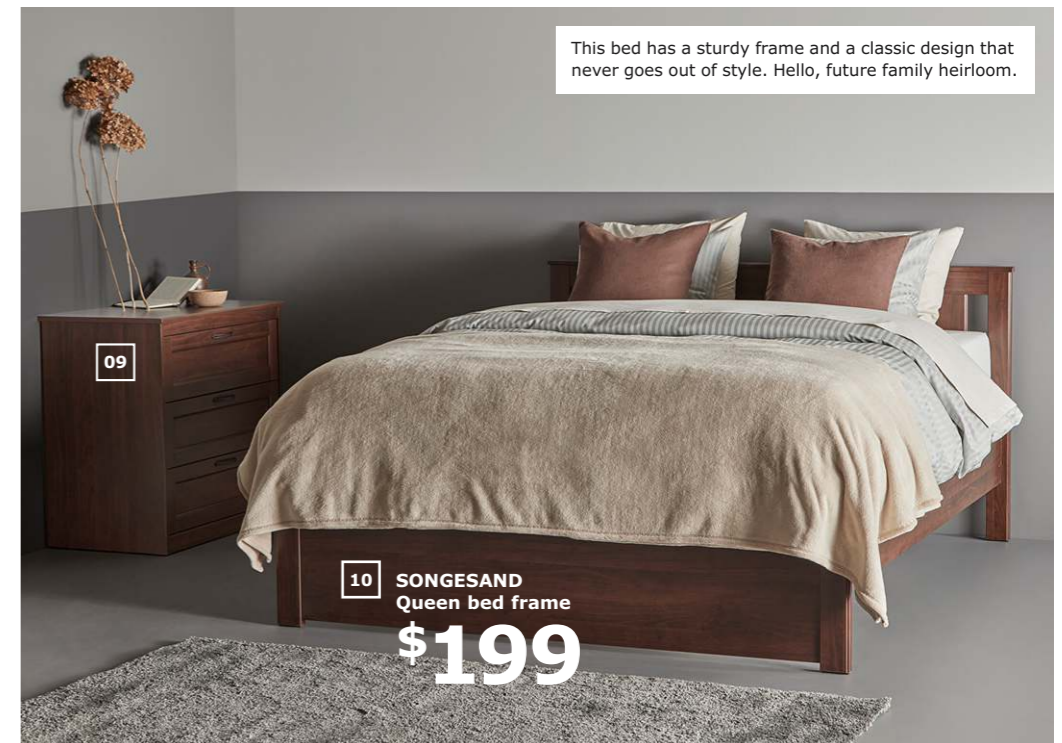

**06** FYRESDAL Nightstand \$49<sup>99</sup>

**08** JÄTTEVALLMO Full/queen duvet cover set \$39<sup>99</sup>/3pcs

**07**

This bed has a sturdy frame and a classic design that never goes out of style. Hello, future family heirloom.