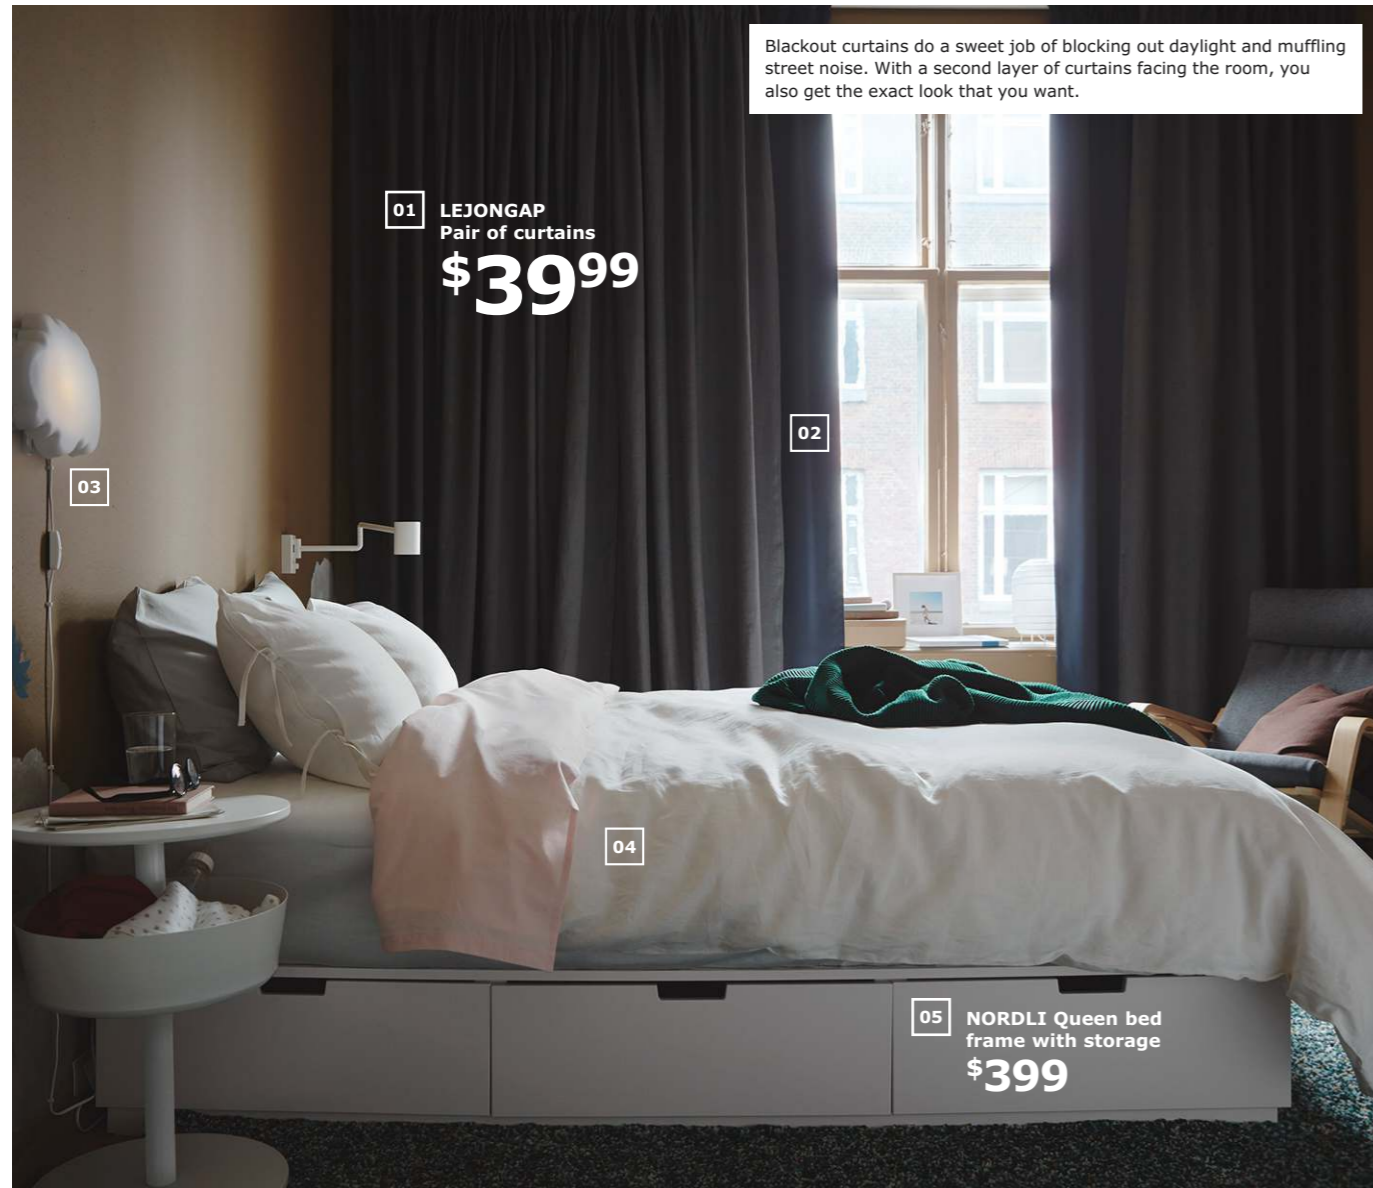

Blackout curtains do a sweet job of blocking out daylight and muffling street noise. With a second layer of curtains facing the room, you also get the exact look that you want.

01 LEJONGAP
Pair of curtains
$39⁹⁹

02

03

04

05 NORDLI Queen bed
frame with storage
$399

With a busy family life, a calming bedroom is all the more important. At least until those little 3am visitors come snuggling up.

- 01 LEJONGAP Pair of curtains $39.99 100% linen. Imported. W57×L98" each panel. 103.781.72
- 02 MAJGULL Pair of blackout curtains $34.99 100% polyester. Imported. W57×L98" each panel. 703.410.34
- 03 DRÖMSYN Wall lamp $9.99* Polypropylene. RA. W12¼×H8¼". 303.303.58
- 04 PUDERVIVA Full/queen duvet cover set $89.99/3pcs Includes full/queen duvet cover and two pillowcases. 100% linen. Imported. 703.984.31