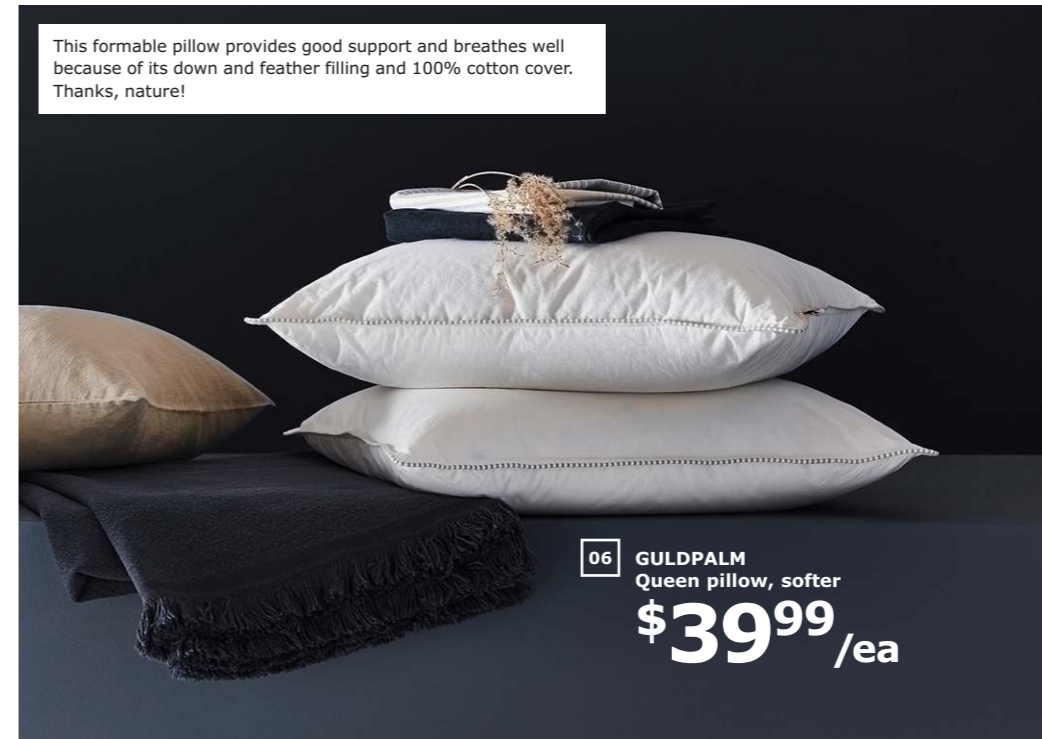

**Find comfort that's soft, firm or right in-between**

04 **GLANSVIDE** Full/Queen comforter, warmer  
**\$109**

05 **TUSSÖY** Queen mattress topper  
**\$179**

This formable pillow provides good support and breathes well because of its down and feather filling and 100% cotton cover. Thanks, nature!