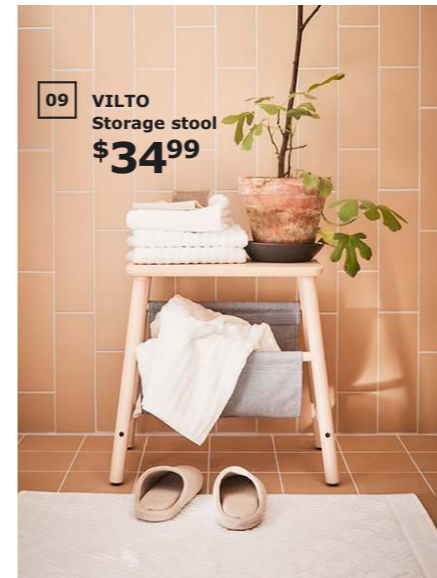

09 **VILTO**
Storage stool
$34⁹⁹