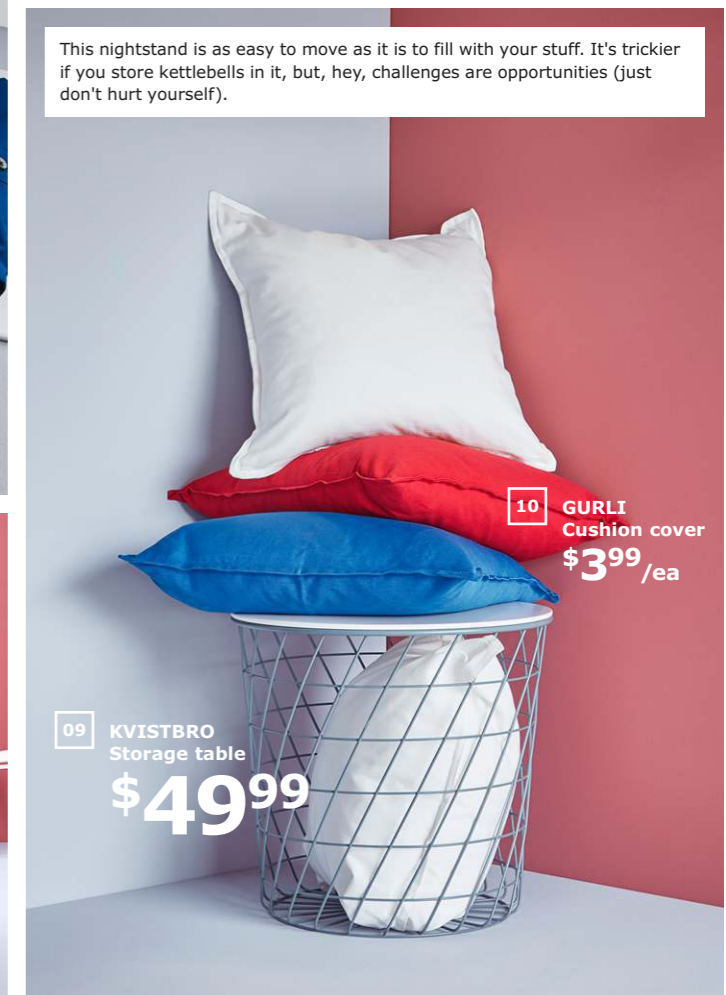

A place for dreams and all your things

1. **01** BRIMNES Twin daybed frame with two drawers $269 Mattresses sold separately. RA. 402.287.08
2. **02** DVALA Twin duvet cover set $19.99/2pcs Includes twin duvet cover and one pillowcase. 100% cotton. Imported. 803.779.56
3. **03** NESTTUN Queen bed frame $189 Includes LURÖY slatted bed base. Mattress sold separately. Powder-coated steel. RA. 891.580.30
4. **04** BLÅRIPS Full/queen duvet cover set $39.99/3pcs Includes full/queen duvet cover and two pillowcases. Lyocell/cotton sateen weave. Imported. 103.375.44
5. **05** GIMSE Underbed storage box $9.99/ea Polypropylene plastic. W25%×D27½×H7½". 202.226.65
6. **06** LAMPAN Table lamp $6.99* Polystyrene/polypropylene plastic. RA. H11". 303.564.09
   *In compliance with California Title 20 regulations, lighting prices and features may vary in the state of California. Please see your local IKEA store for details.
7. **07** TINGBY Side table on casters $39.99 Foil and painted finish. RA. L19%×W19%×H17¾". 202.959.30
8. **08** MALM Queen bed frame with four storage boxes $379 Includes LURÖY slatted bed base. Mattress sold separately. Painted finish. RA. 390.095.04
9. **09** KVISTBRO Storage table $49.99 Painted finish and powder-coated steel. RA. Ø17%, H16½". 103.222.41
10. **10** GURLI Cushion cover $3.99/ea 100% cotton. Imported. 20×20" White 302.811.50 Red 702.811.48 Blue 402.811.40 Other colors available.

RA=Requires Assembly