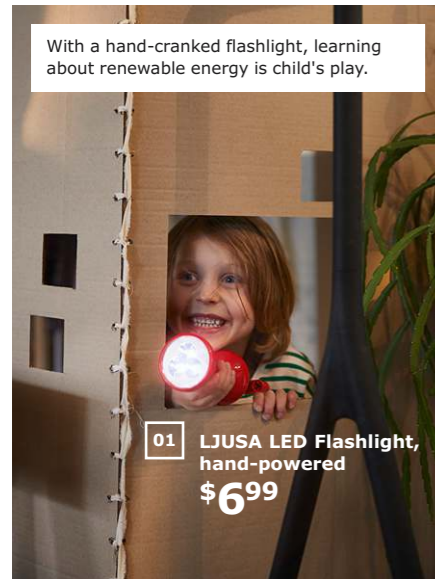

1. 01 LJUSA LED flashlight, hand-powered $6.99 Recommended for ages 3 years and older. ABS plastic. L6¾". 301.908.57
2. 02 SUNDVIK Extendable bed frame with slatted bed base, white $169 Includes LURÖY slatted bed base. Mattress sold separately. Stained, clear lacquered solid pine. RA. W42½xL50-77½xH31½". 690.460.72

1. 03 DJUNGELSKOG Twin duvet cover set $24.99/2pcs Includes twin duvet cover and one pillowcase. 100% cotton. Imported. 803.937.15
2. 04 FLISAT Toy storage with casters $29.99 Solid pine and plastic. RA. L17¾xW15¾xH12¼". 102.984.20

RA=Requires Assembly

→ **Come play! Lots more conscious toys and children's furniture on [IKEA-USA.com](https://www.ikea.com/us/en) and in your local store.**

Freezer safe. If it gets that far.