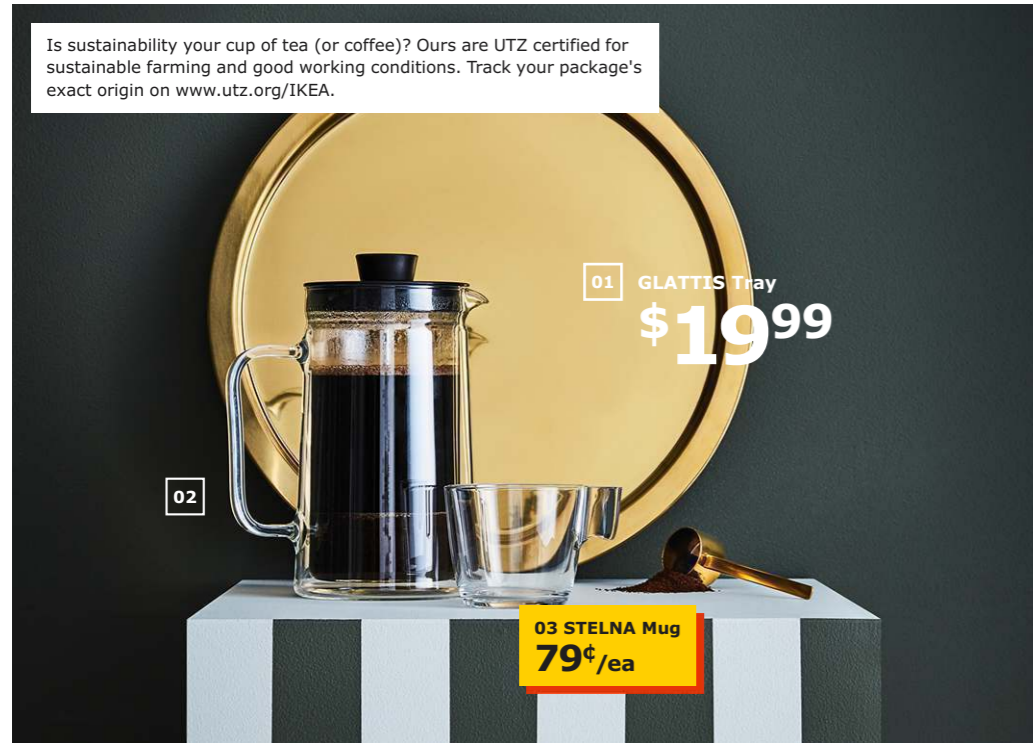

Is sustainability your cup of tea (or coffee)? Ours are UTZ certified for sustainable farming and good working conditions. Track your package's exact origin on www.utz.org/IKEA.

01 GLATTIS Tray $19.99 Stainless steel and nickel-plated brass. Ø15". 703.501.13

02 EGENTLIG Coffee/tea maker $19.99 Double-walled, keeps the liquid warm longer. Dishwasher safe. Heat-resistant glass, polypropylene and stainless steel. H8". 30 oz. 903.589.76

03 STELNA Mug 79¢/ea Dishwasher and microwave safe. Tempered glass. 8 oz. 702.589.11

04 RIKLIG Teapot $14.99 Microwave safe. Heat-resistant glass, stainless steel and plastic. 1.6 qt. 901.500.71

05 EGENTID Black chai tea with ginger and elderberries $4.99 Organic. 4.4 oz. 204.126.89 Available Fall 2018.

06 ÖVERST Metal coffee filter $9.99/3pcs Dishwasher safe. Reusable. Stainless steel. 903.602.34

07 FASCINERA Chopping board $7.99 Solid mango. L11×W7½". 403.934.87

08 IKEA 365+ Mug $3.99/ea Dishwasher and microwave safe. Tempered glass. H4". 12 oz. 902.797.24