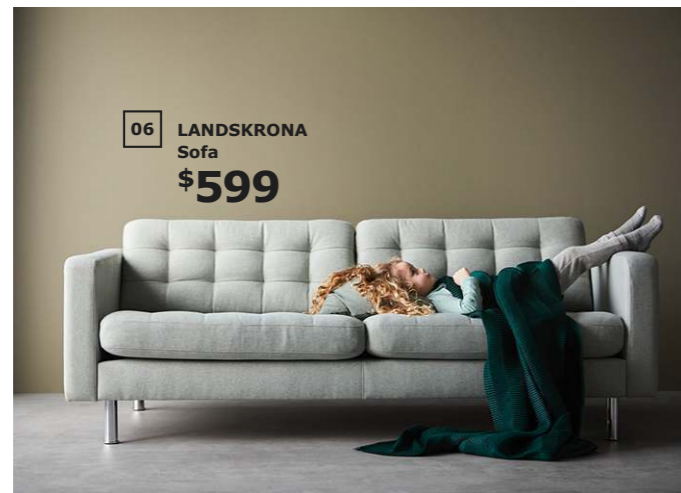

01 RIBBA Frame  
\$999/ea

02

03 EKERÖ Armchair  
\$149

04 FOULUM Rug, flatwoven, handmade  
\$179

Each of our handmade wool rugs are unique – woven by skilled craftspeople.

05 VÄGMÅLLA Throw  
\$1799

06 LANDSKRONA Sofa  
\$599