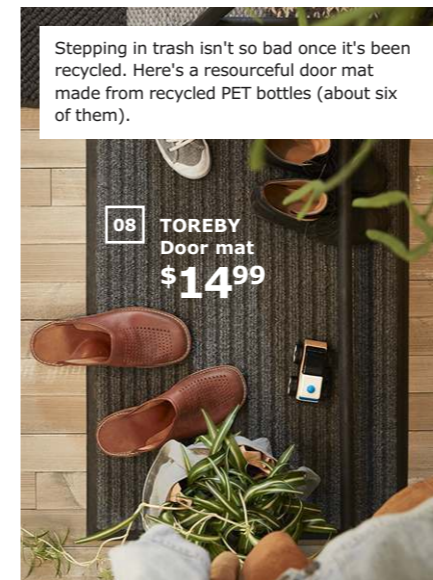

Stepping in trash isn't so bad once it's been recycled. Here's a resourceful door mat made from recycled PET bottles (about six of them).

08 TOREBY Door mat
$14.99