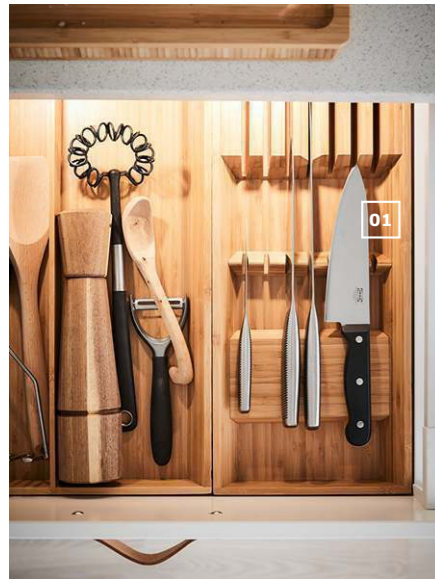

01

02 HOVSTA Frame $999

03 IVAR Cabinet $70/ea

Create your own version of IVAR – and paint it just the way you like it.

04 SMAKRİK Canola oil $499/ea

05

06

1. 01 VARDAGEN Chef's knife $12.99 Molybdenum/vanadium stainless steel blade retains sharpness longer. Plastic handle. Knife blade L6". 802.947.20
2. 02 HOVSTA Frame $9.99 Foil finish and plastic. RA. Picture 9x9". 803.657.55
3. 03 IVAR Cabinet $70/ea Shown here painted. Untreated solid pine. RA. W31½x D11¾x H32½". 400.337.63 Secure It! Prevent tip-over injury. Furniture with included restraints must be secured to the

1. wall according to the assembly instructions.
2. 04 SMAKRİK Canola oil $4.99/ea 16.9 oz. Butter 904.171.03 Organic 004.171.45
3. 05 IKEA 365+ Glasses $5.99/6pk Dishwasher safe. Tempered glass. H5". 10 oz. 702.783.58
4. 06 IKEA 365+ Carafe with stopper $4.99 Glass and cork. H11". 34 oz. 902.797.19
5. 07 VÄXJÖ Pendant lamp $39.99 Powder-coated aluminum and plastic. Hardwire. RA. Ø15". H10". 203.631.51
6. 08 LISABO Table $149 Clear lacquered ash veneer

1. and solid birch. RA. L55½x W30¾x H29½". 803.824.39
2. 09 FJÄLLBERGET Conference chair $199/ea Powder-coated aluminum. Oak veneer. 100% polyester fixed cover. Imported. RA. Seat W16½x D15¾x H16½-22". White stained oak veneer/Gunnared light beige 404.062.77

RA=Requires Assembly

A perfect place for letting your mind wander (or for paying the bills)

07

08 LISABO Table $149

09 FJÄLLBERGET Conference chair $199/ea