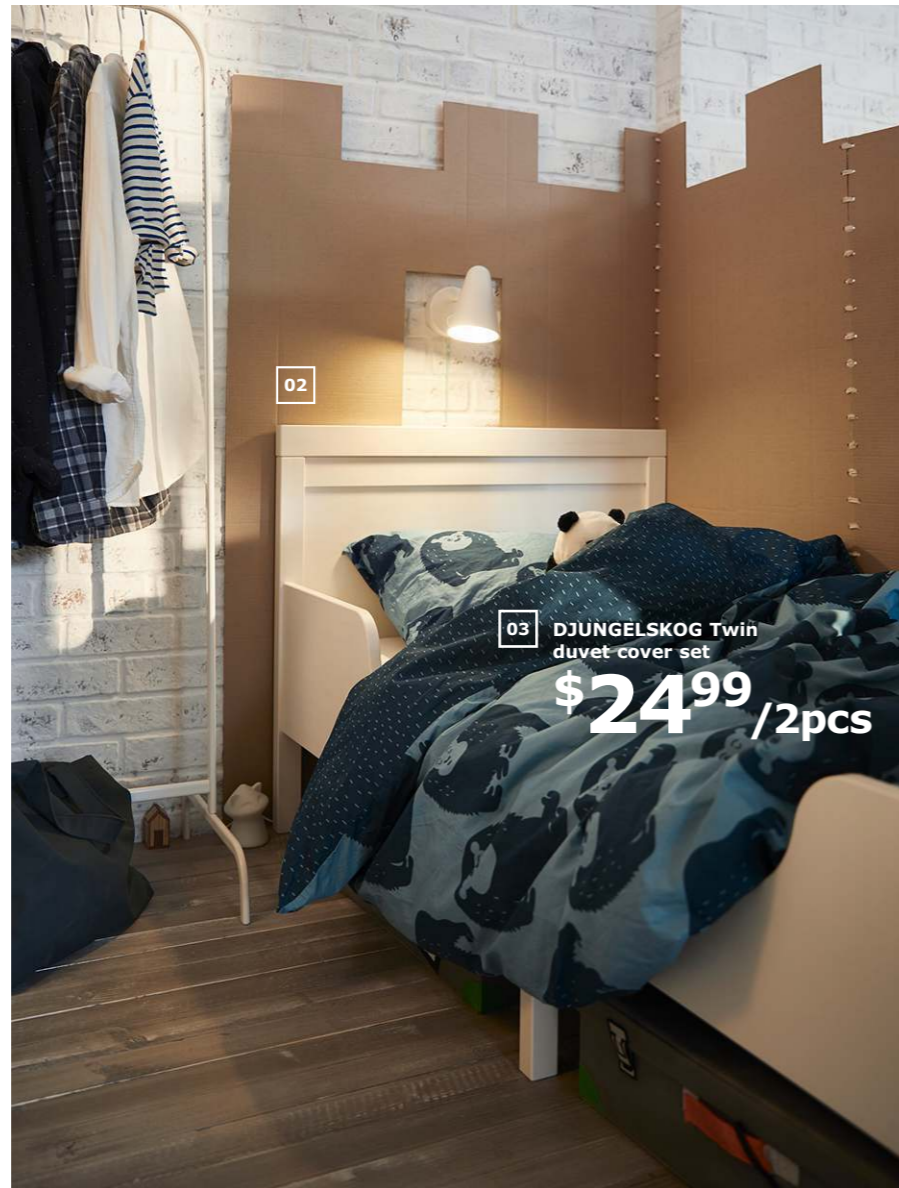

1. 01 LJUSA LED flashlight, hand-powered $6.99 Recommended for ages 3 years and older. ABS plastic. L6¾". 301.908.57
2. 02 SUNDVIK Extendable bed frame with slatted bed base, white $169 Includes LURÖY slatted bed base. Mattress sold separately. Stained, clear lacquered solid pine. RA. W42½xL50-77½xH31½". 690.460.72

1. 03 DJUNGELSKOG Twin duvet cover set $24.99/2pcs Includes twin duvet cover and one pillowcase. 100% cotton. Imported. 803.937.15
2. 04 FLISAT Toy storage with casters $29.99 Solid pine and plastic. RA. L17¾xW15¾xH12¼". 102.984.20

RA=Requires Assembly

→ **Come play! Lots more conscious toys and children's furniture on [IKEA-USA.com](https://www.ikea.com/us/en) and in your local store.**

Freezer safe. If it gets that far.