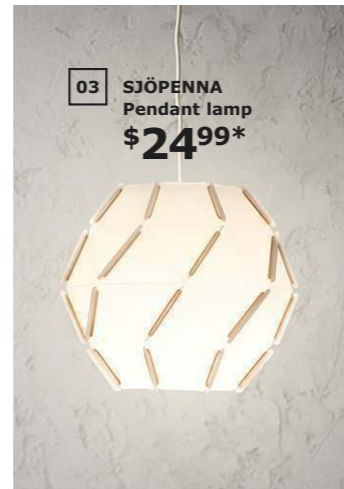

03 SJÖPENNA
Pendant lamp
$2499*