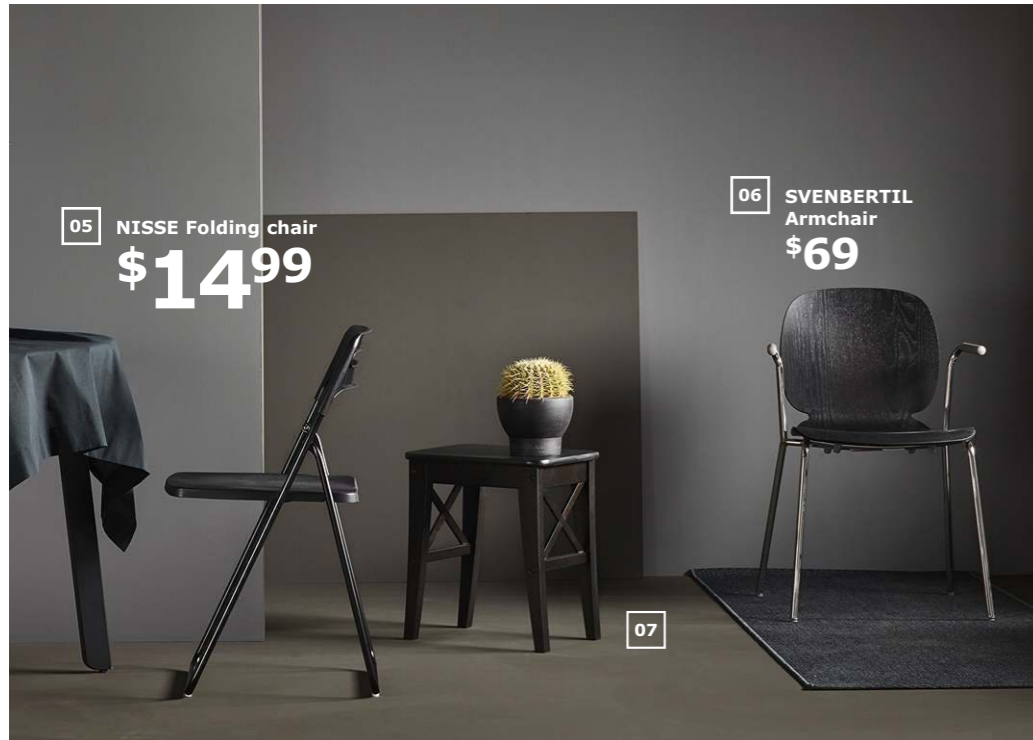

01

02

03 **BACKIG Plate**  
\$2.99/ea

**NEW**

04 **FRANKLIN Bar stool**  
with backrest, foldable  
\$29.99

05 **NISSE Folding chair**  
\$14.99

06 **SVENBERTIL Armchair**  
\$69

07