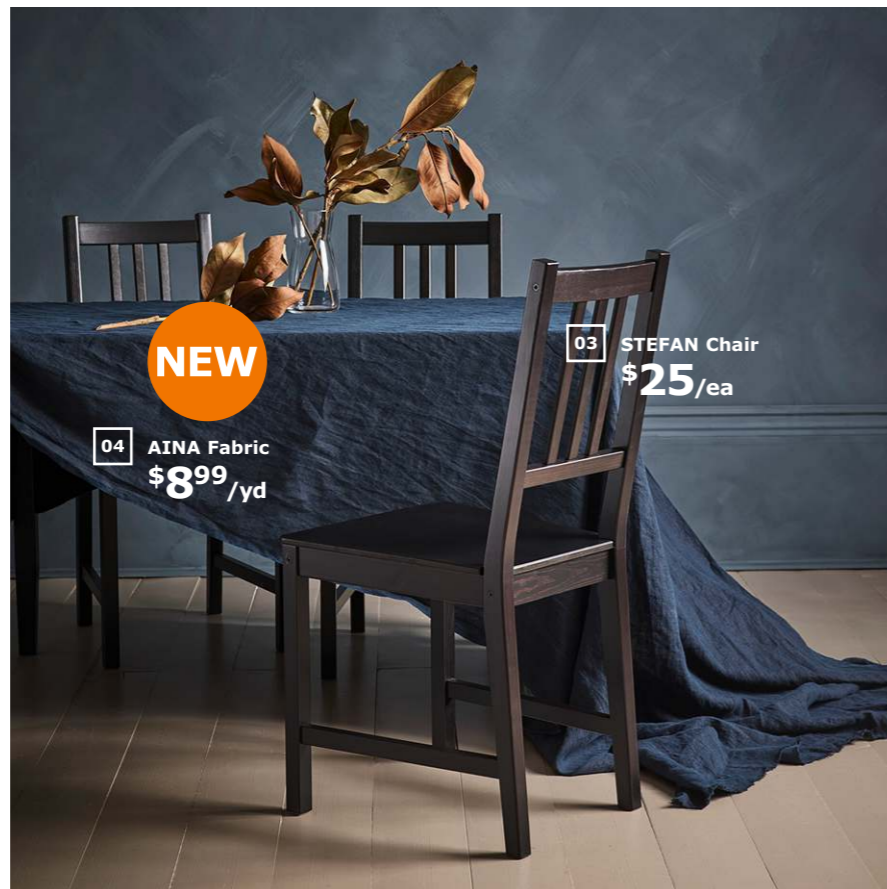

NEW

04 **AINA Fabric**
$8.99 /yd

03 **STEFAN Chair**
$25/ea

From the cheerful clinking of glasses to kids who won't eat their veggies (unless there's dessert first), the dining table is where it all happens; we laugh and cry, eat and drink, play board games and arm wrestle (finally settling that veggie/dessert issue).

We've got all kind of tables, chairs and dinnerware - all ready for many years of service. Here's a small sample; you'll find the whole enchilada on IKEA-USA.com and in your local store.