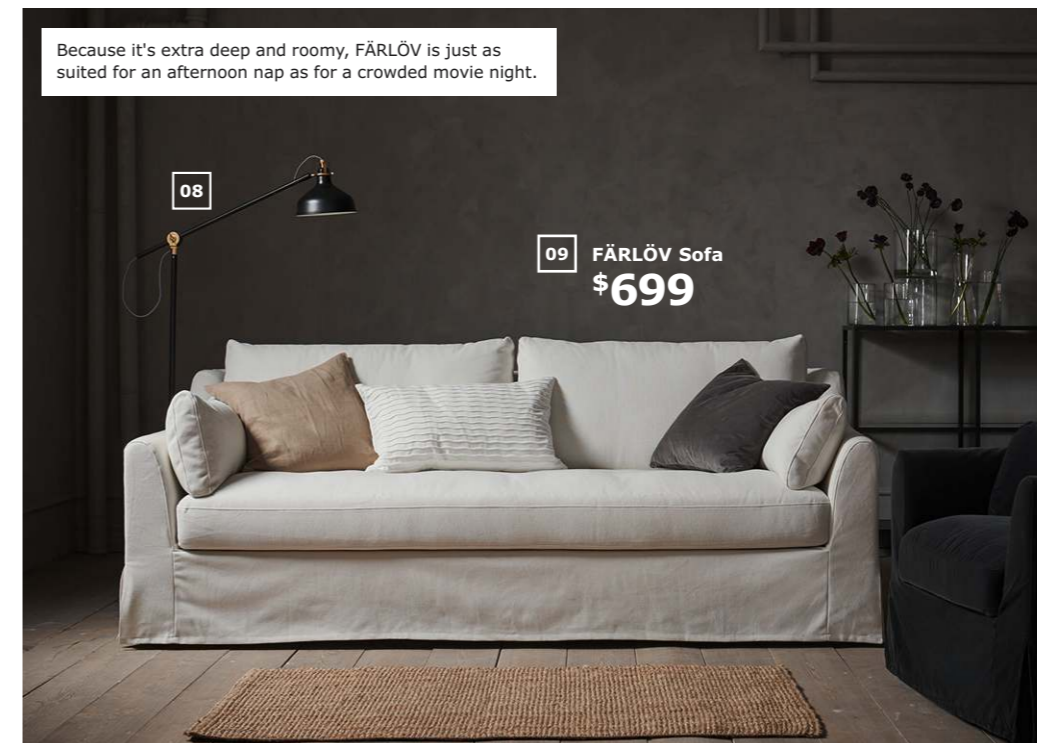

→ **We have lots more comfy seating and cozy cushions at [IKEA-USA.com](https://www.ikea.com/us/en) and in your local store.**

Because it's extra deep and roomy, FÄRLÖV is just as suited for an afternoon nap as for a crowded movie night.