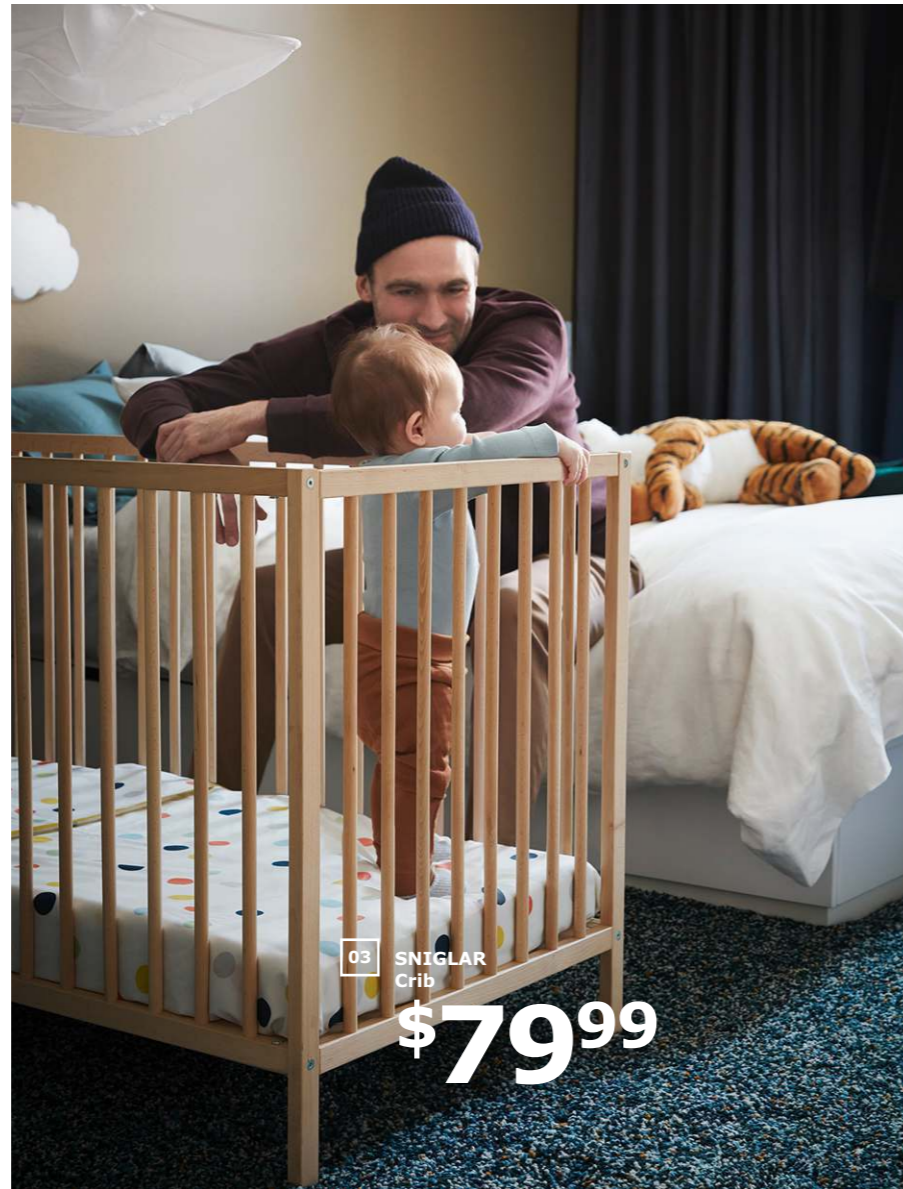

03 SNIGLAR
Crib
$79⁹⁹

- 01 DRÖMLAND Crib duvet cover set $14.99/2pcs Includes crib duvet cover and one pillowcase. Cotton/lyocell. Imported. 303.195.63
- 02 STJÄRNBILD Baby blanket $5.99 100% polyester. Imported. 35x35". 703.197.21
- 03 SNIGLAR Crib $79.99 Bed base can be placed at two different heights, and one bed side can be removed when child is able to safely climb into and out of bed. Conversion kit included. Untreated solid beech. RA.

1. W29½xL53¾xH33½". All IKEA cribs use a standard US crib mattress (W27½xL52"). 502.485.41
   - 04 SNIGLAR Changing table $34.99 Solid beech. RA. L28¾xW20¾xH34¼". 501.975.89 Secure It! Prevent tip-over injury. Furniture with included restraints must be secured to the wall according to the assembly instructions.
2. RA=Requires Assembly

→ We have plenty more cribs, changing tables and other safe and thoroughly tested baby products at **IKEA-USA.com** and **your local store.**

Play hard. Land softly.