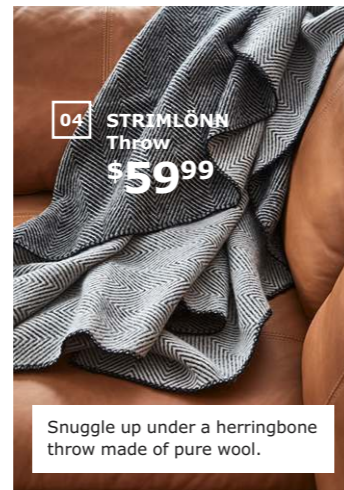

**04** STRIMLÖNN  
Throw  
**\$5999**

Snuggle up under a herringbone throw made of pure wool.

**05** VEDBO  
Armchair  
**\$199**

**06** VITTSJÖ  
Nesting tables  
**\$6999**/set of 2

**01** JOHANNE Cushion cover \$12.99/ea  
100% ramie. 26×26". 703.929.38