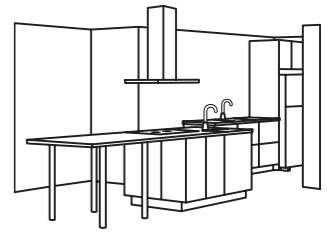

01 SEKTION/RINGHULT Kitchen
What's included in the price?
See page 285.
$3642

For appliances add
$3246

Cabinet installation, prices
vary by location
$1290

For more information or additional
services, see page 281.

01 SEKTION Kitchen with RINGHULT
high-gloss white doors, drawer fronts
and MAXIMERA soft-closing drawers
$3642 SEKTION cabinet frames
in white melamine foil. RINGHULT
doors/drawer fronts in high-gloss foil
finish. MAXIMERA drawers in
powder-coated steel and
melamine foil. Shown with BILLSBRO
white handles in powder-coated
aluminum and KASKER white quartz
countertop. Custom countertop sold
separately. Island legs not available
from IKEA. RA.

02 JANINGE Bar stool $109/ea
Reinforced polypropylene plastic/
powder-coated steel. RA.
W15×D14½×H33½". 702.460.89

03 IKEA 365+ Serving plate
$12.99/ea Feldspar porcelain.
L15×W8¾". 302.783.98

04 GRIPANDE Salad server set
$5.99/2pcs Bamboo. L12¼".
202.356.39

05 RÄLLEN Integrated wireless charger
$12.99 Polycarbonate plastic
and synthetic rubber. RA. Ø3".
903.180.23

06 KRUSTADER Mini croustades $3.99
1.9 oz. 602.658.51

RA=Requires Assembly