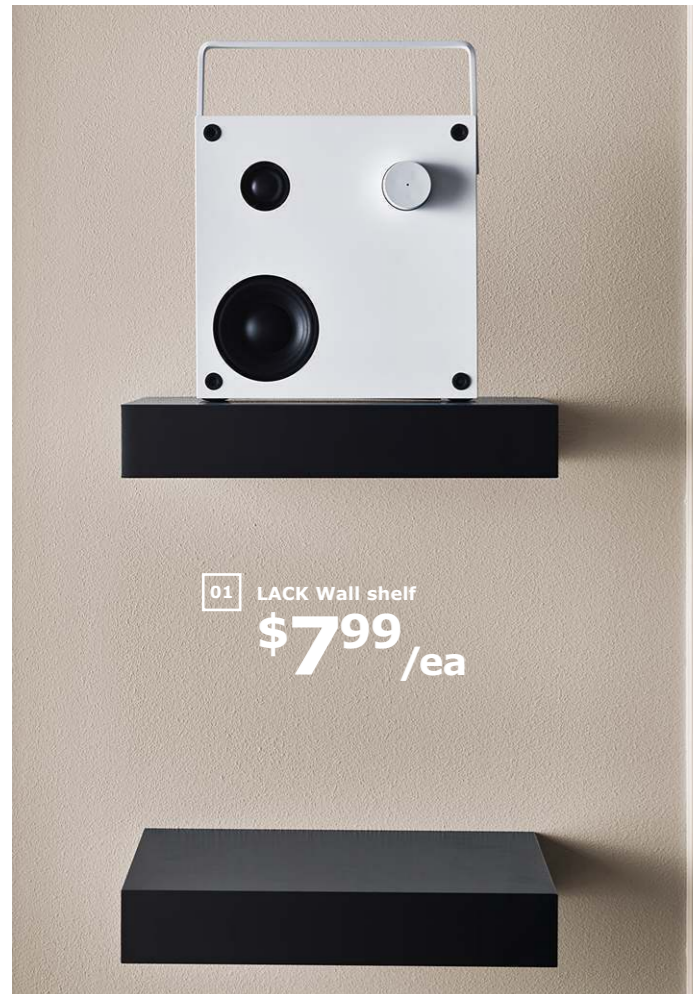

1. 01 LACK Wall shelf $7.99/ea
   Painted finish. Max load 7 lbs. RA. L11³/₄×D10¹/₄". 701.036.22
2. 02 IDEBO Cable management bag $6.99
   Polypropylene plastic and brass. RA. W7×D15×H11". 903.364.04
3. 03 SJÖPENNA Table lamp $14.99*
   Polypropylene plastic and solid birch. RA. H12". 103.238.77
   *In compliance with California Title 20 regulations, lighting prices and features may vary in the state of California. Please see your local IKEA store for details.
4. 04 LACK TV unit $15.99
   Max load 66 lbs. Painted finish. RA. W35³/₈×D10¹/₄×H17³/₄". 502.432.99
5. 05 KNALLBÅGE Hanging organizer for accessories $5.99
   100% polyester. Imported. L35³/₄×W11³/₄". 003.786.48
6. 06 BESTÅ TV unit $259
   Foil finish and tempered glass. Max load 110 lbs. RA. W70⁷/₈×D15³/₄×H18⁷/₈". Lappviken/Sindvik black-brown clear glass 091.889.79
7. 07 BATTING Basket $14.99 Paper. W10³/₄×D13³/₄×H7". 403.272.37
8. 08 BYÅS TV unit $129
   High-gloss painted finish. Max load 110 lbs. RA. W63×D16¹/₂×H17³/₄". 802.277.97
9. RA=Requires Assembly