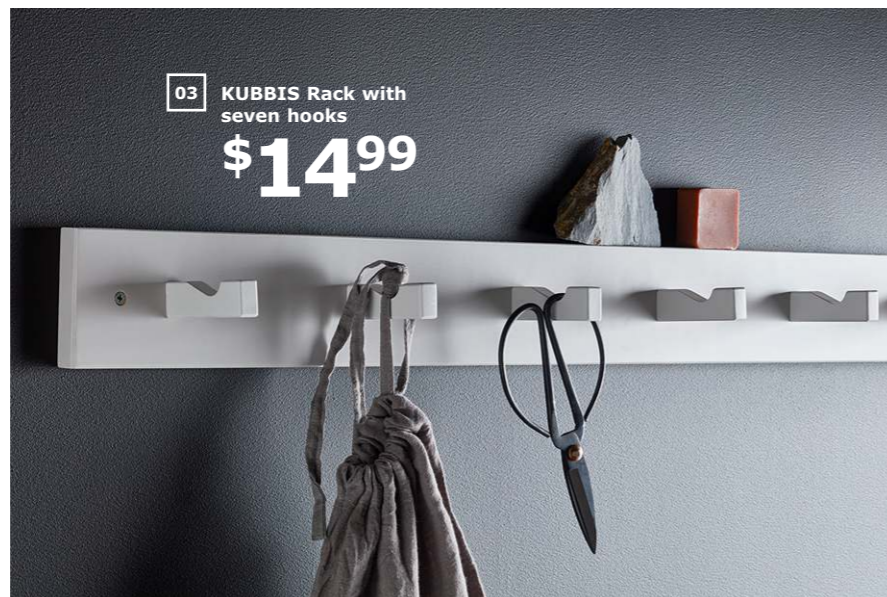

03 KUBBIS Rack with seven hooks $14⁹⁹