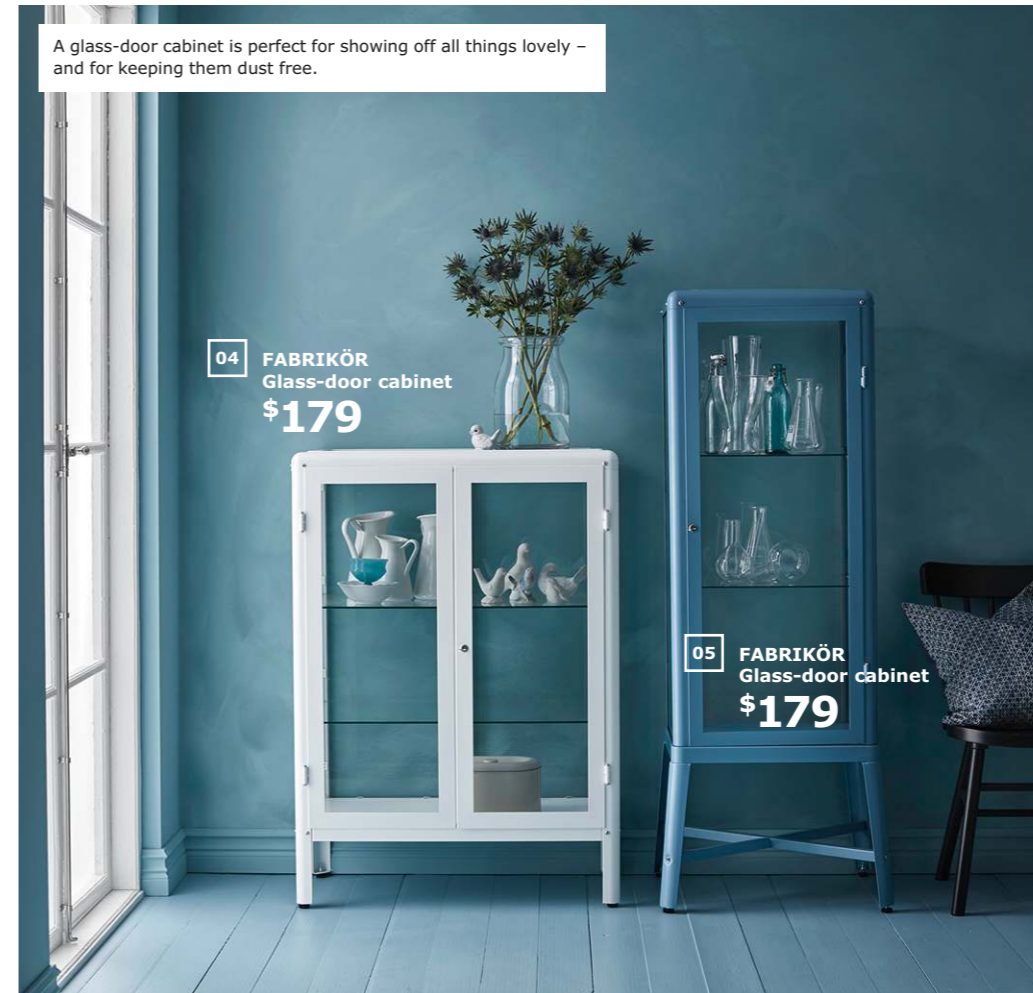

1. 01 **KVARNVIK** Storage boxes $17.99/set of 3 Includes: one (Ø5¾, H3½"), one (Ø8¾, H4¾") and one (Ø11¾, H5¾"). Paper and steel. 303.970.75
2. 02 **NEW CITRONSYRA** Plant pot $5.99 Enameled steel. Max Ø6" flowerpot. H5½". 403.873.87
3. 03 **BOLLEBYGD** Display box $14.99 Powder-coated steel and plastic. RA. W9¾×H14¼". 603.866.26
4. 04 **FABRIKÖR** Glass-door cabinet* $179 Powder-coated steel and tempered glass. RA. W31¾×D16½×H44½". 204.005.73
5. 05 **FABRIKÖR** Glass-door cabinet* $179 Powder-coated steel and tempered glass. RA. W22½×D18½×H59". 004.090.32
6. 06 **MALSJÖ** Glass-door cabinet* $349 Stained, clear lacquered ash veneer and tempered glass. RA. W23¾×D15¾×H73¼". 303.034.87 Lighting sold separately.
7. 07 **EKBY HEMNES/EKBY HÅLL** Wall shelf $25.99 Stained, clear lacquered solid pine. RA. W31½×D7½×H97¾". 990.477.15

RA=Requires Assembly

*Secure It! Prevent tip-over injury. Furniture with included restraints must be secured to the wall according to the assembly instructions.

A glass-door cabinet is perfect for showing off all things lovely – and for keeping them dust free.

04 **FABRIKÖR**
Glass-door cabinet
$179

05 **FABRIKÖR**
Glass-door cabinet
$179