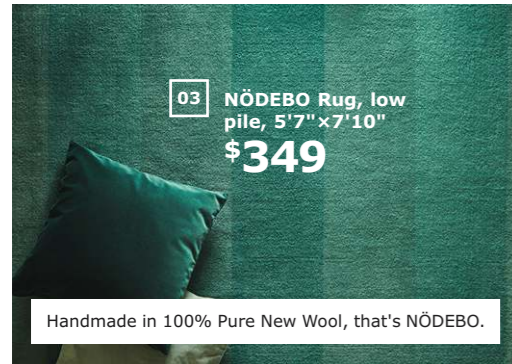

Inspired by an IKEA wing chair from the 1950s and tested for modern life – STRANDMON is a keeper.

06

07 STRANDMON  
Wing chair  
\$249

08

10 TULLSTA Armchair  
\$149

01 **KOARP**  
Armchair  
**\$169/ea**

02 **GURLI**  
Cushion cover  
**\$3.99/ea**