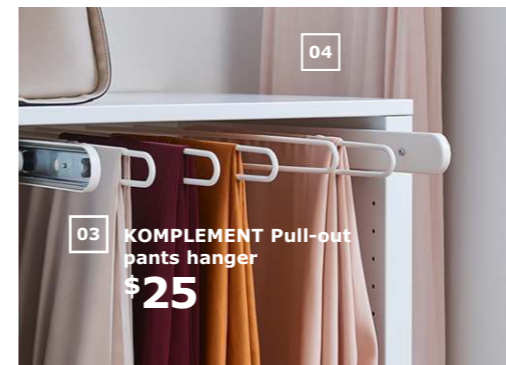

03 KOMPLEMENT Pull-out pants hanger
$25

04