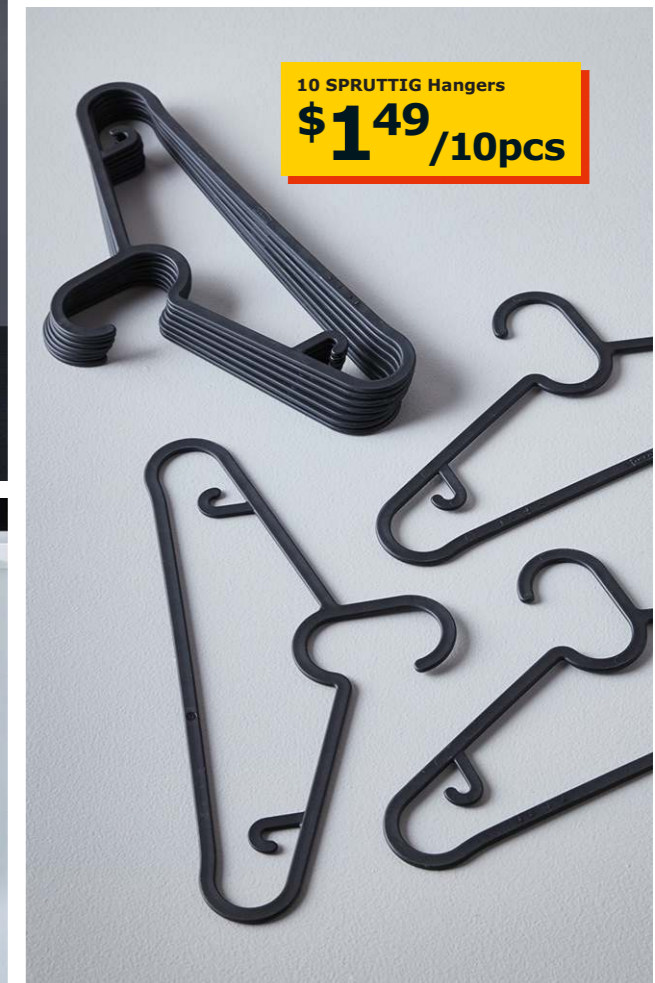

10 SPRUTTIG Hangers
$1⁴⁹/10pcs